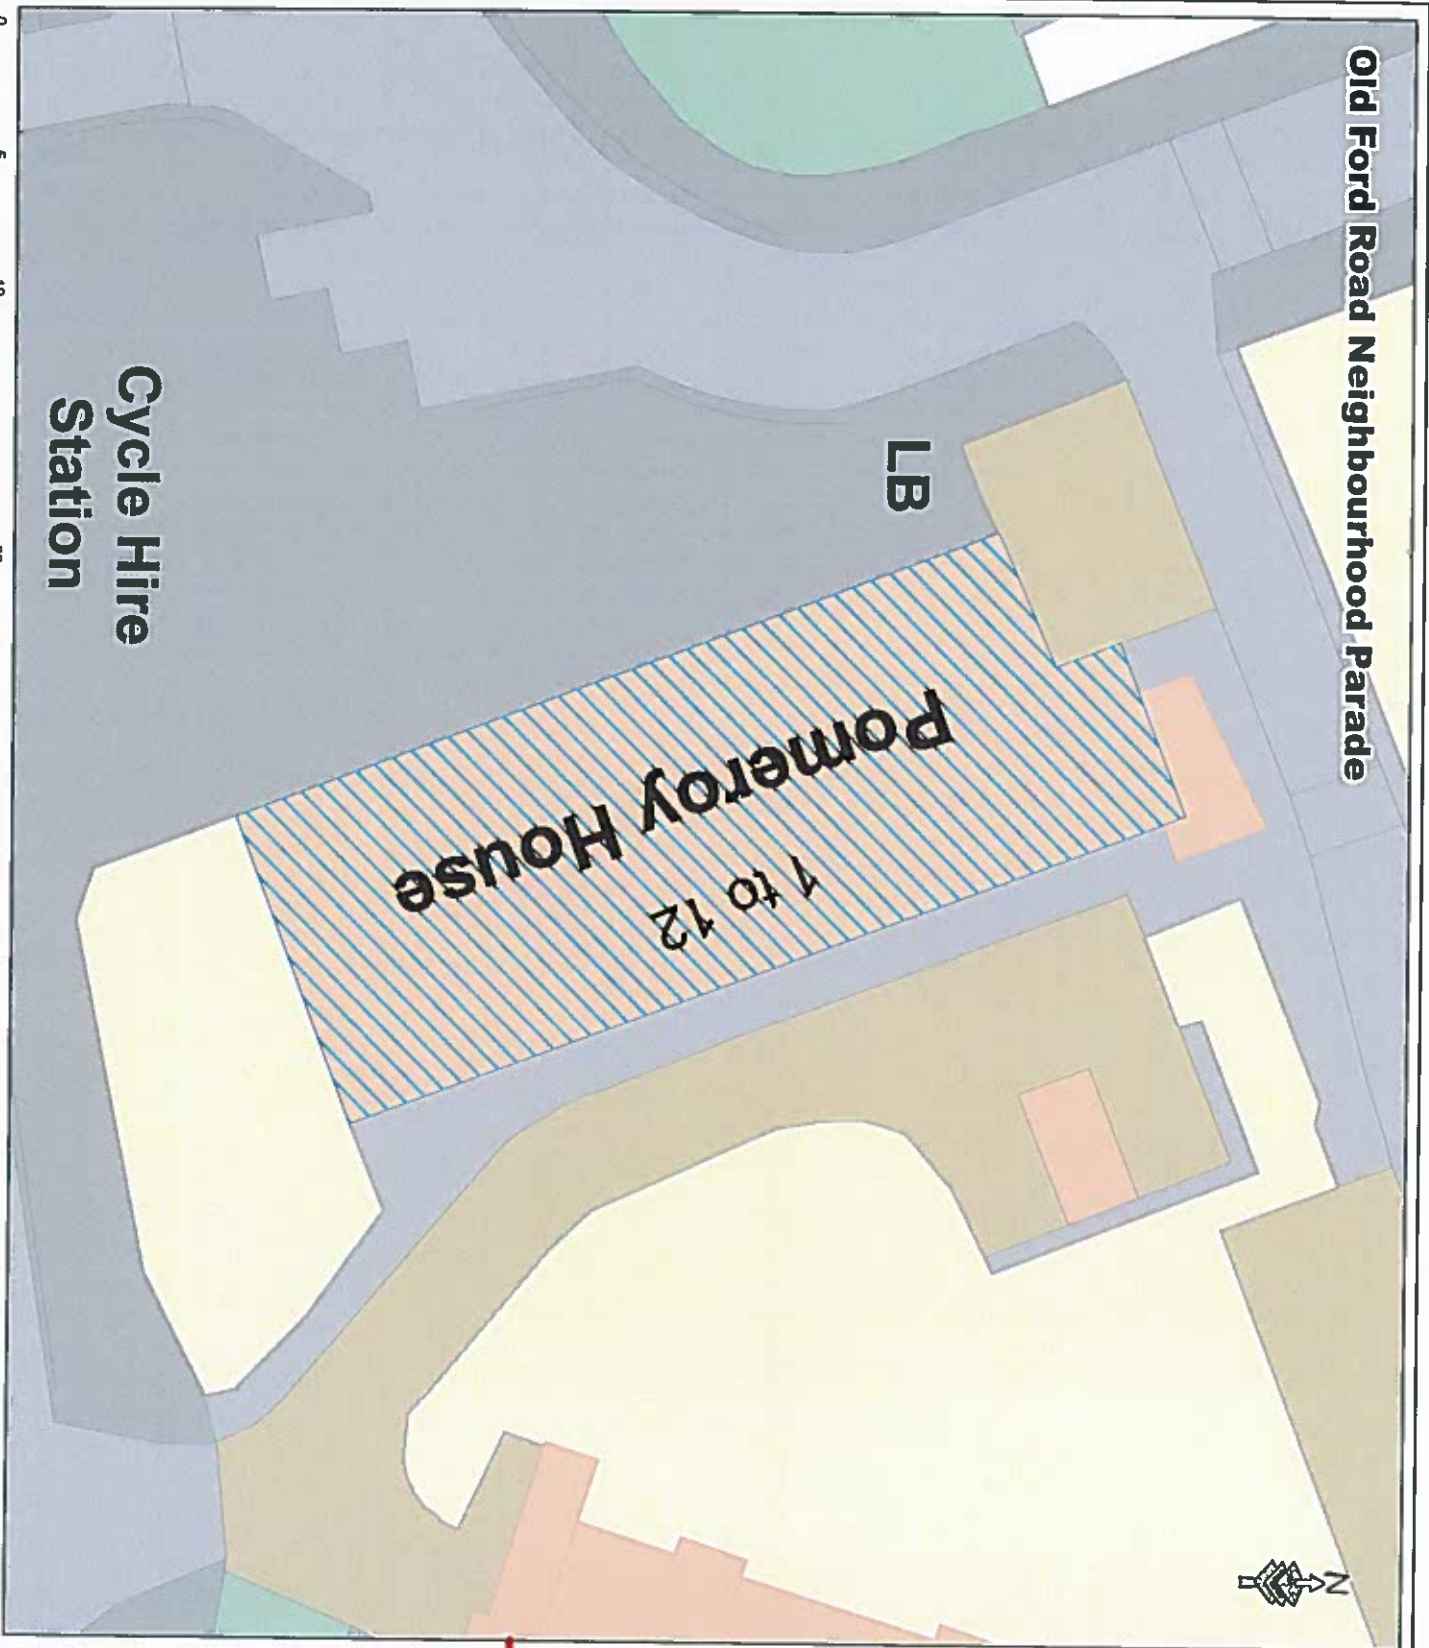

© Crown copyright and database rights 2016 Ordnance Survey, London Borough of Tower Hamlets 1000192288

Old Ford Road Neighbourhood Parade

Proposed Town Cen

Legend

Proposed Town Centres

Town Centre Type

Neighbourhood Parade