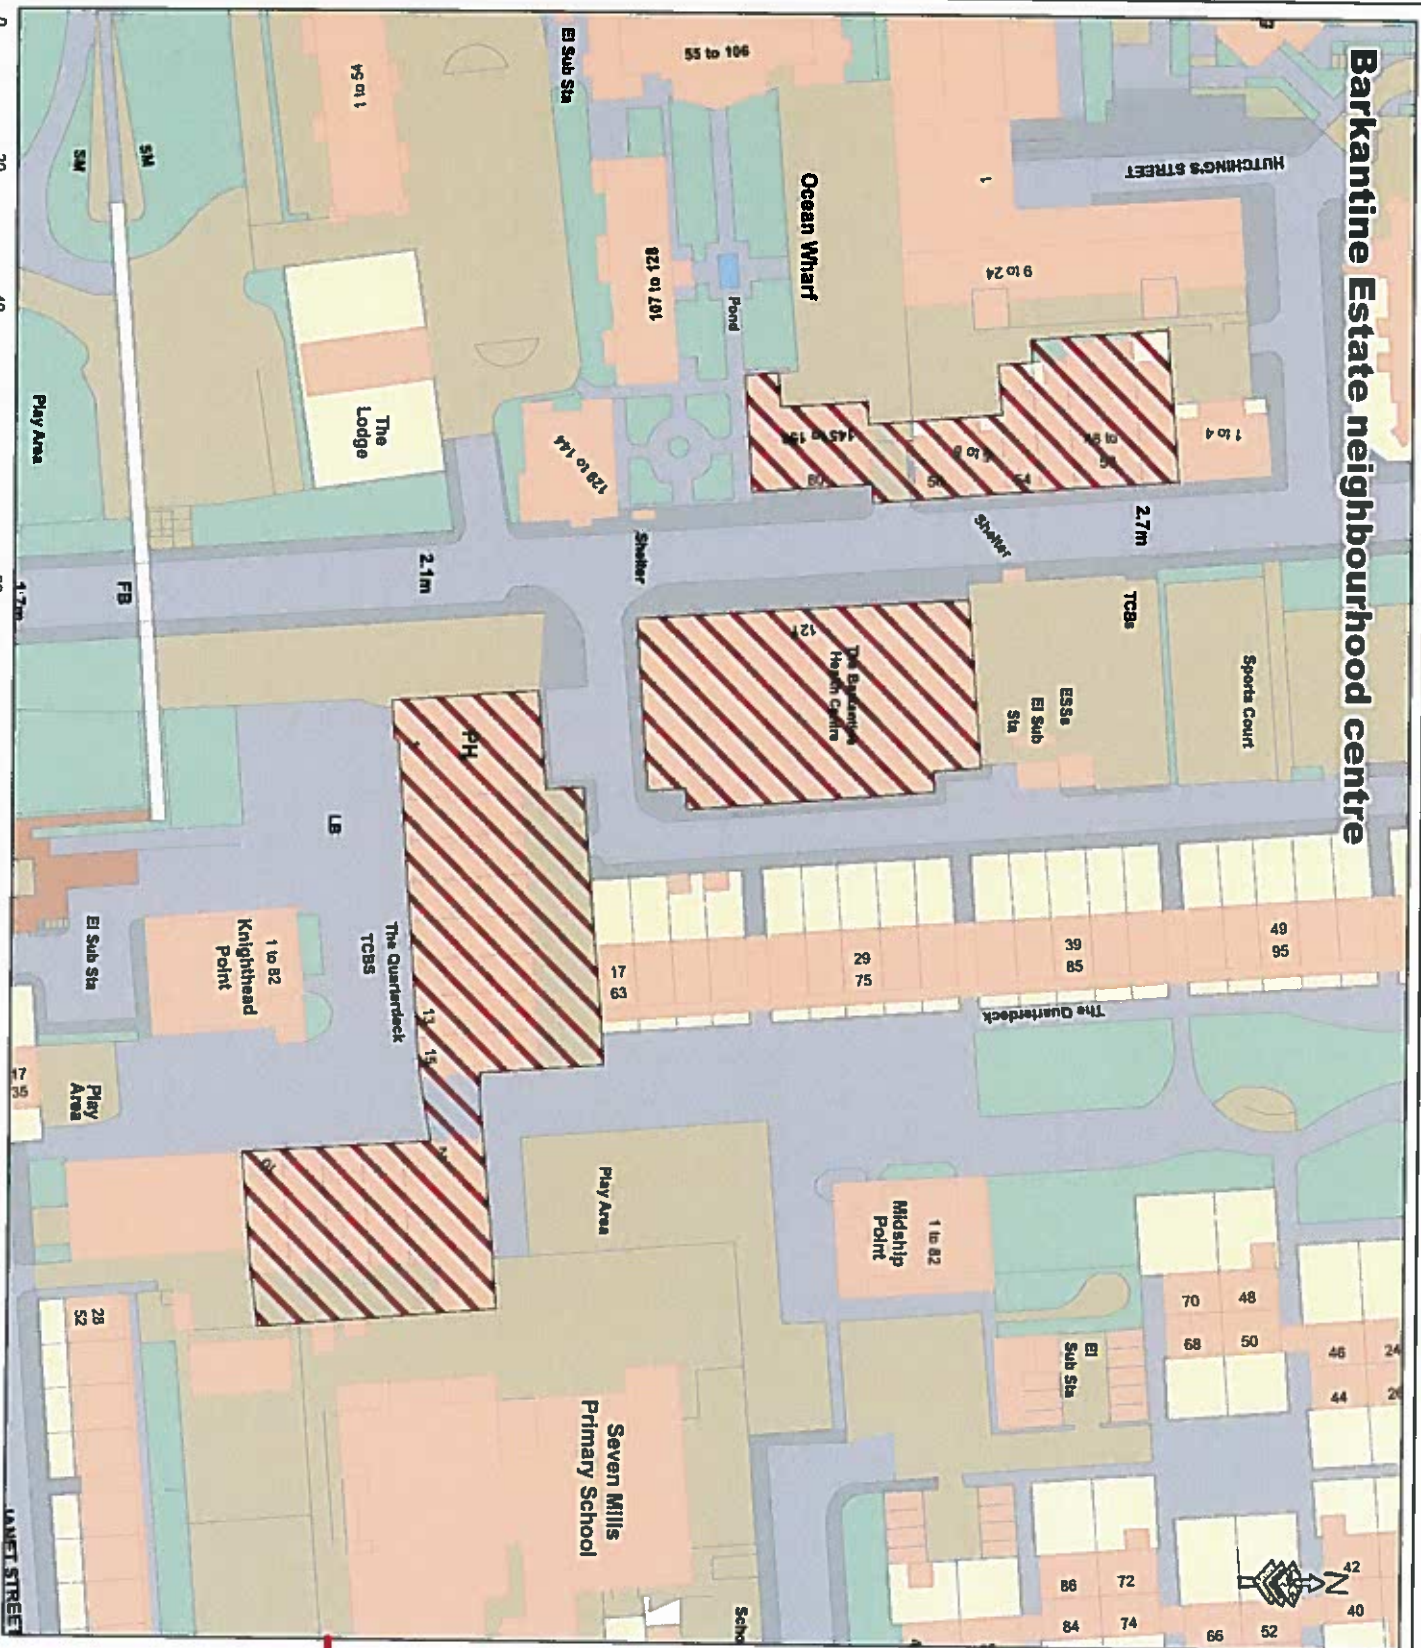

Barkantine Estate neighbourhood centre

Proposed Town Cen

Legend

- Proposed Town Centres
- Town Centre Type
- Neighbourhood