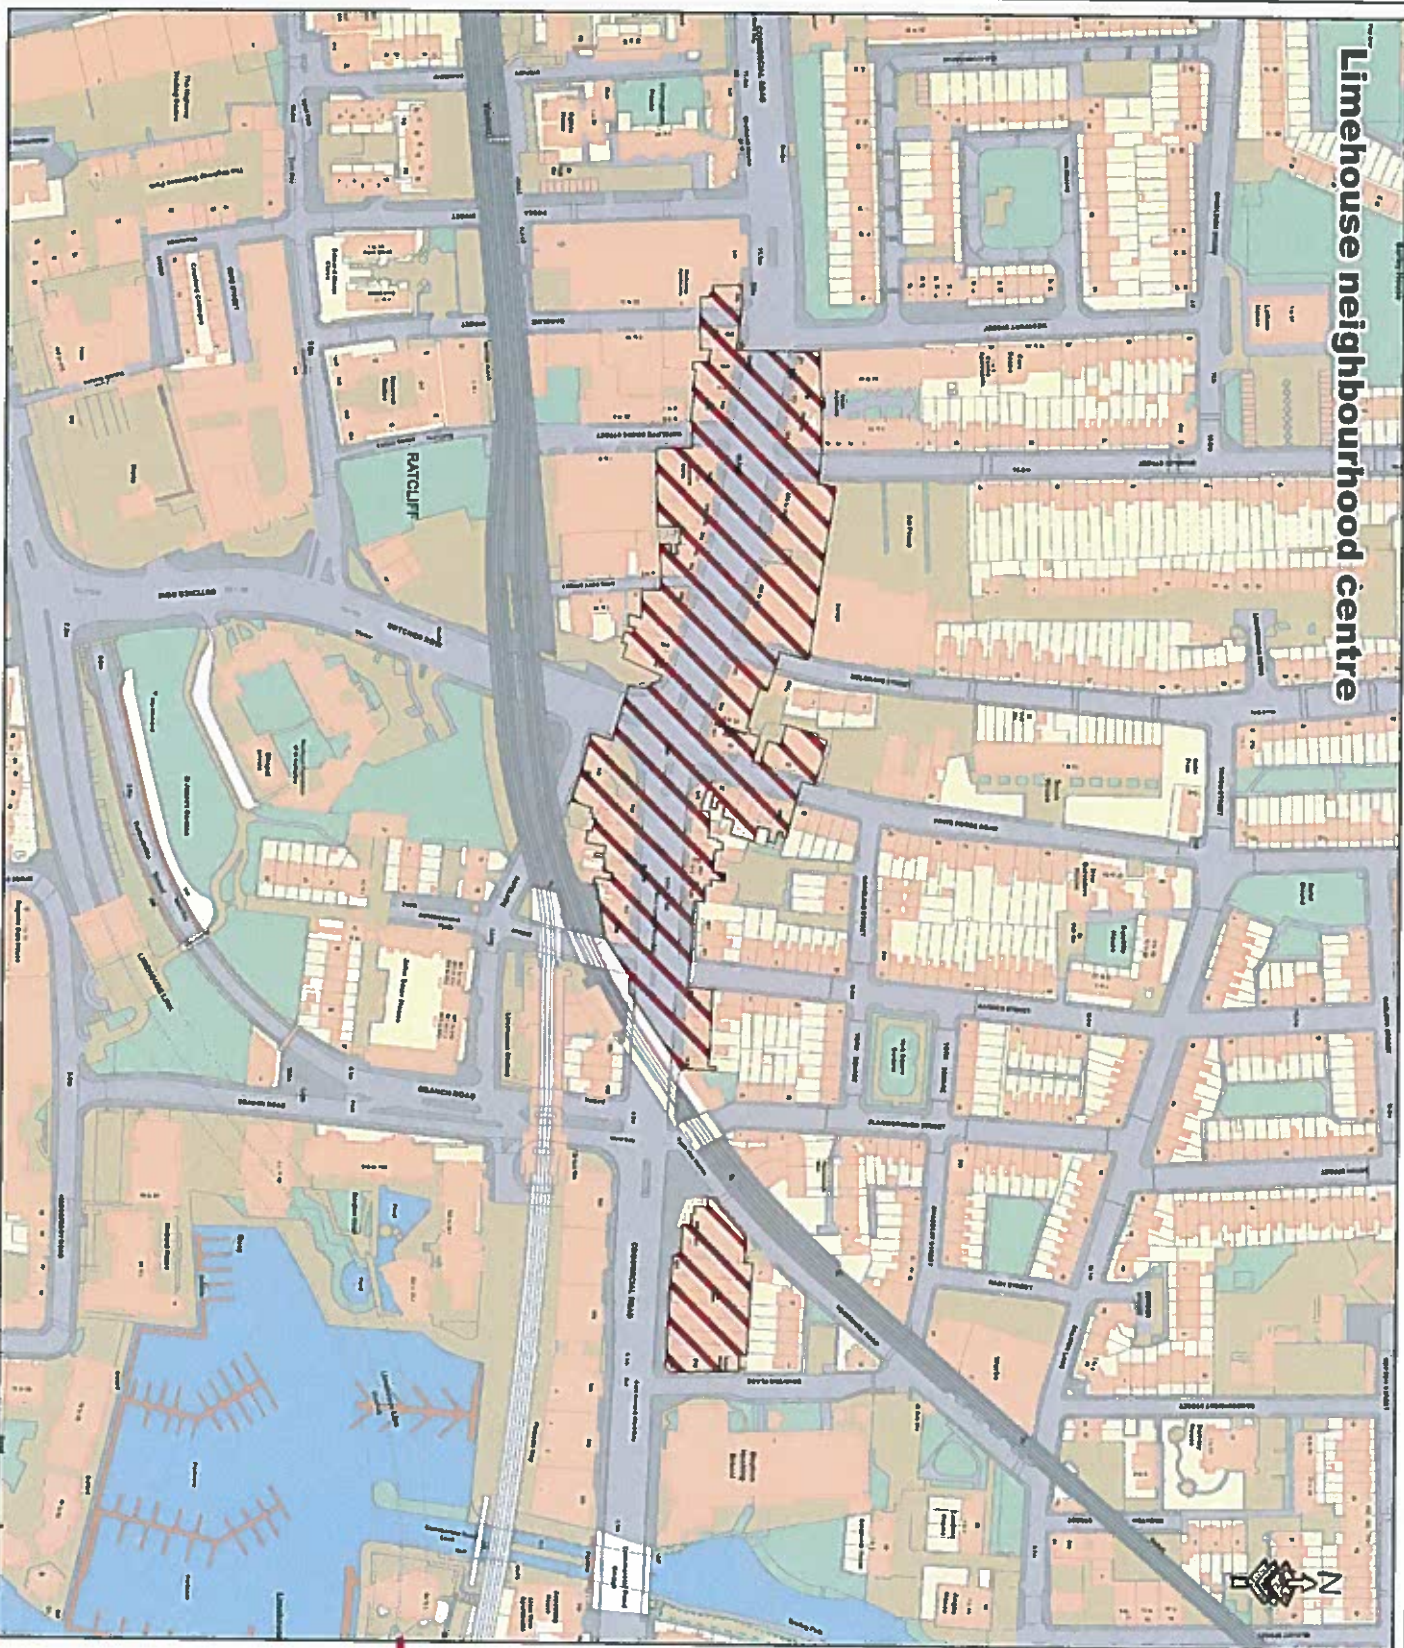

Proposed Town Cen

Legend

Proposed Town Centres

Town Centre Type

Neighbourhood

Limehouse neighbourhood centre

© Crown copyright and database rights 2016 Ordnance Survey, London Borough of Tower Hamlets 1000192286