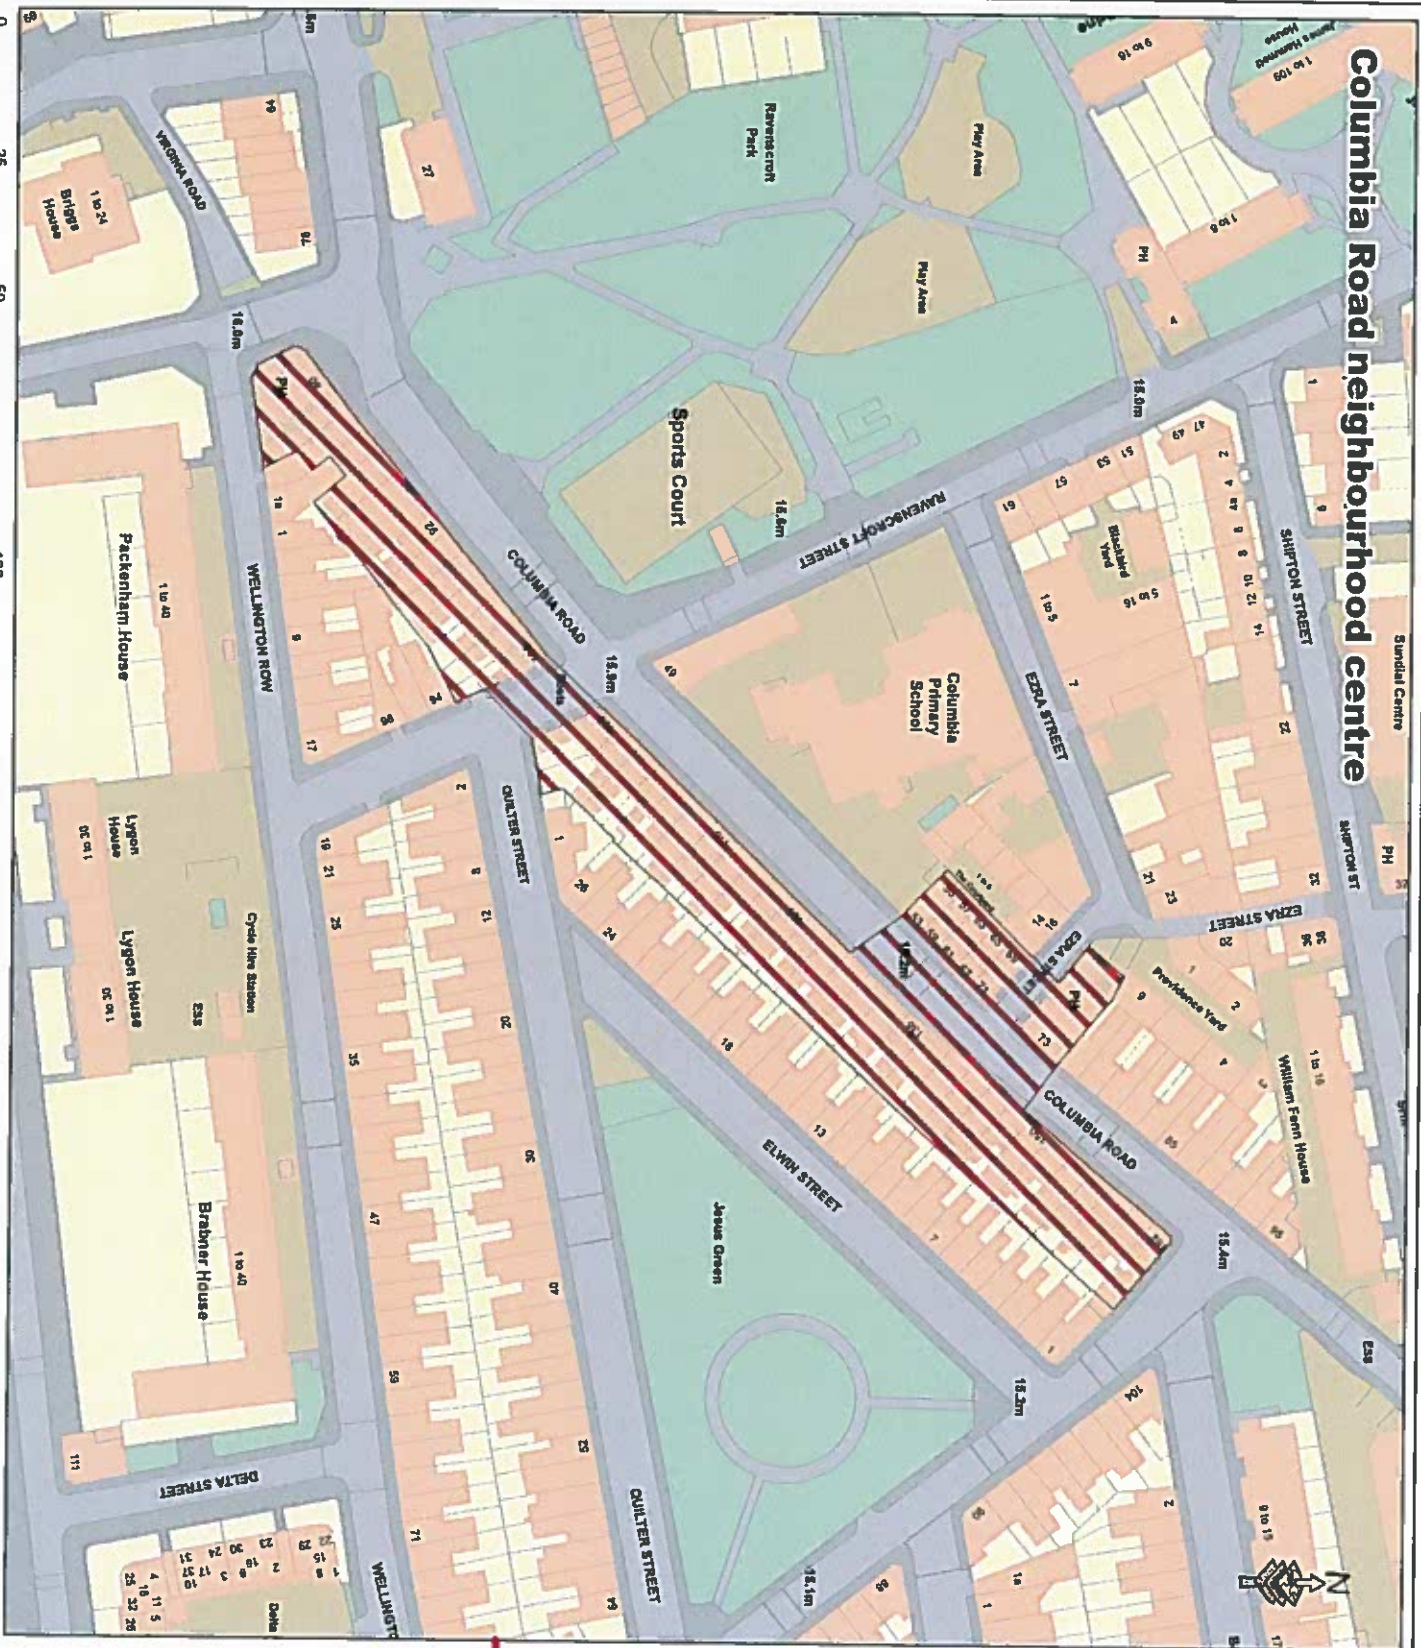

TOWER HAMLETS
Development & Renewal GIS

Cambridge Heath neighbourhood centre

Proposed Town Cen

Legend

-  Proposed Town Centres
-  Town Centre Type
-  Neighbourhood

TOWER HAMLETS
Development & Renewal GIS

Columbia Road neighbourhood centre