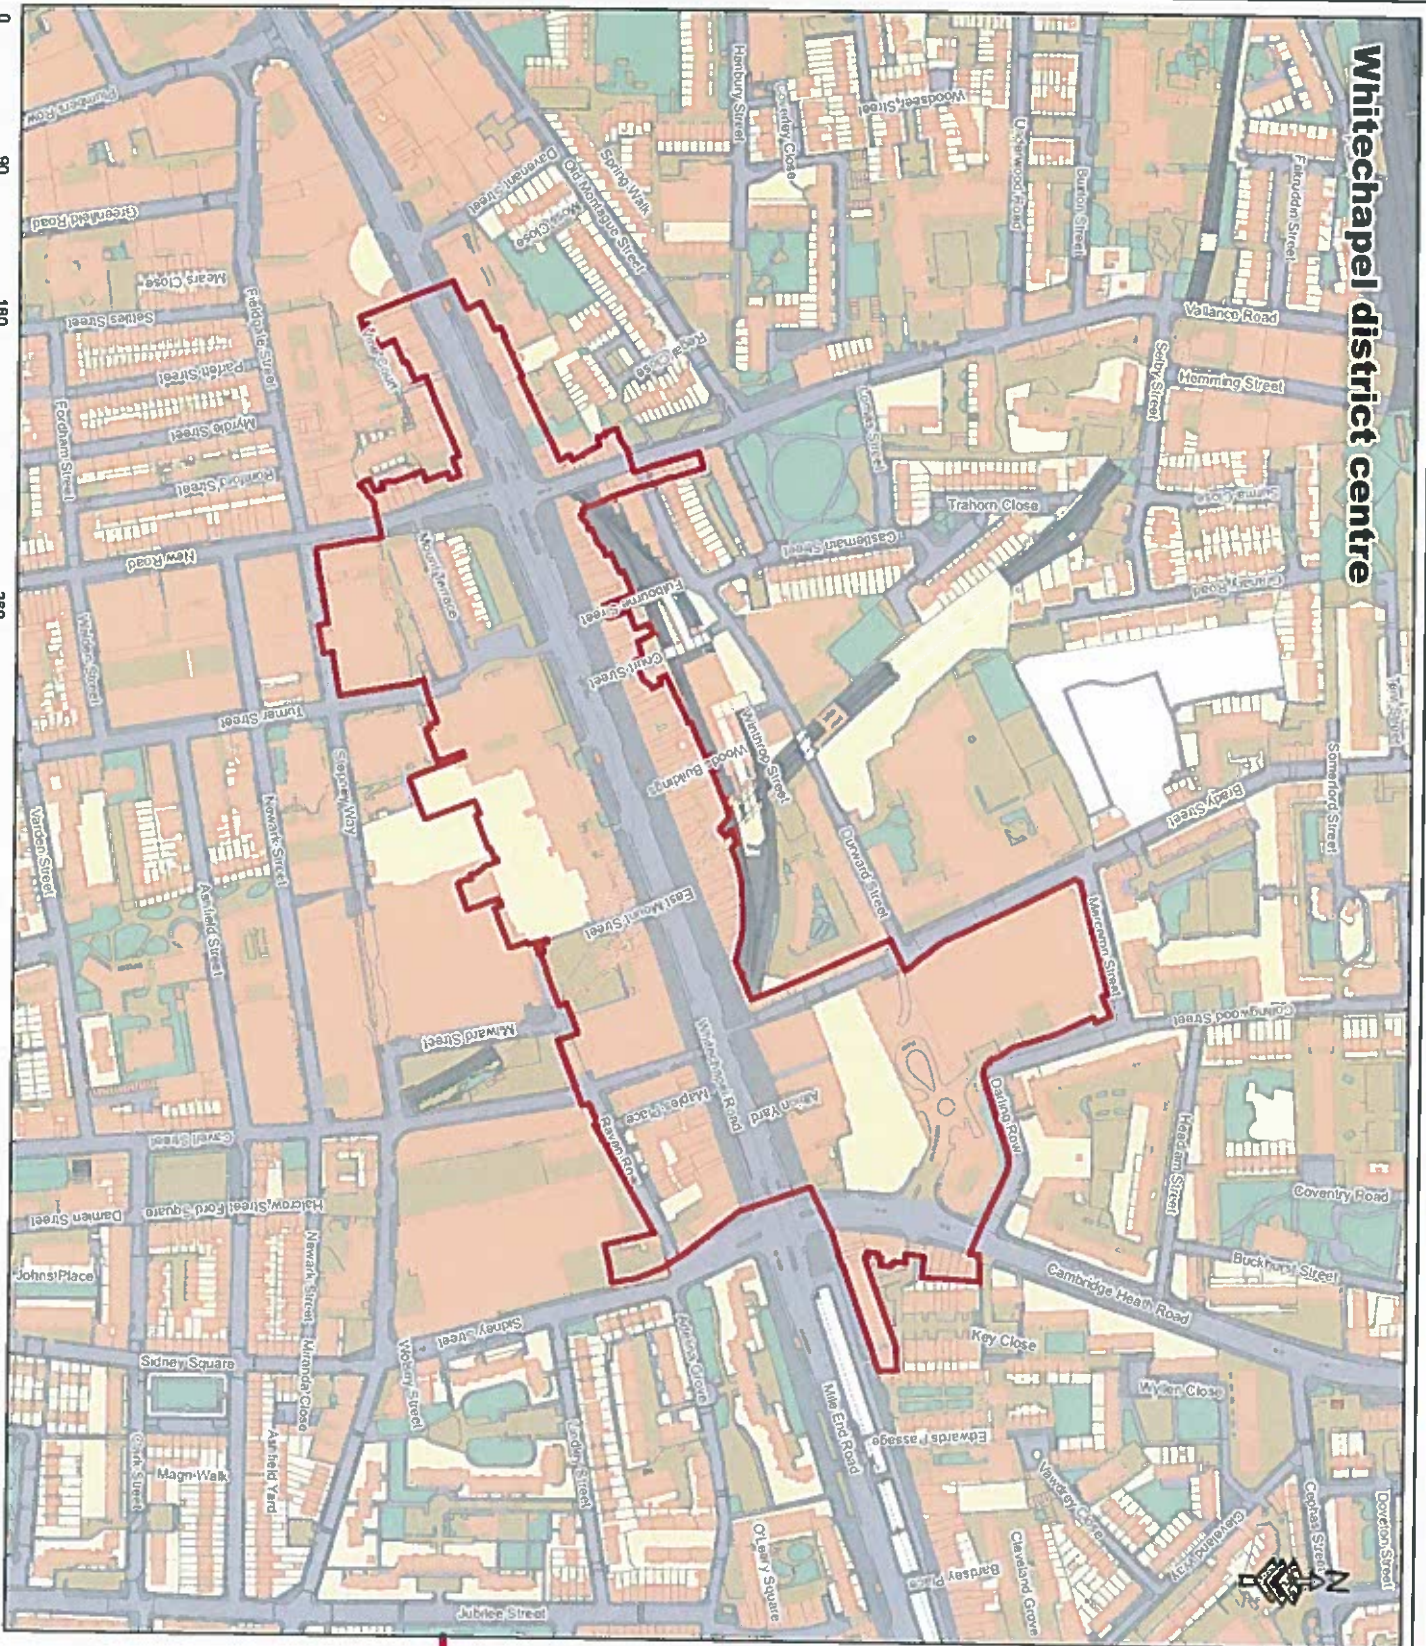

□ District

TOWER HAMLETS
Development & Renewal GIS

Whitechapel district centre

0 90 180 360 Metres

© Crown copyright and database rights 2016 Ordnance Survey, London Borough of Tower Hamlets 1000192308

Proposed Town Cen