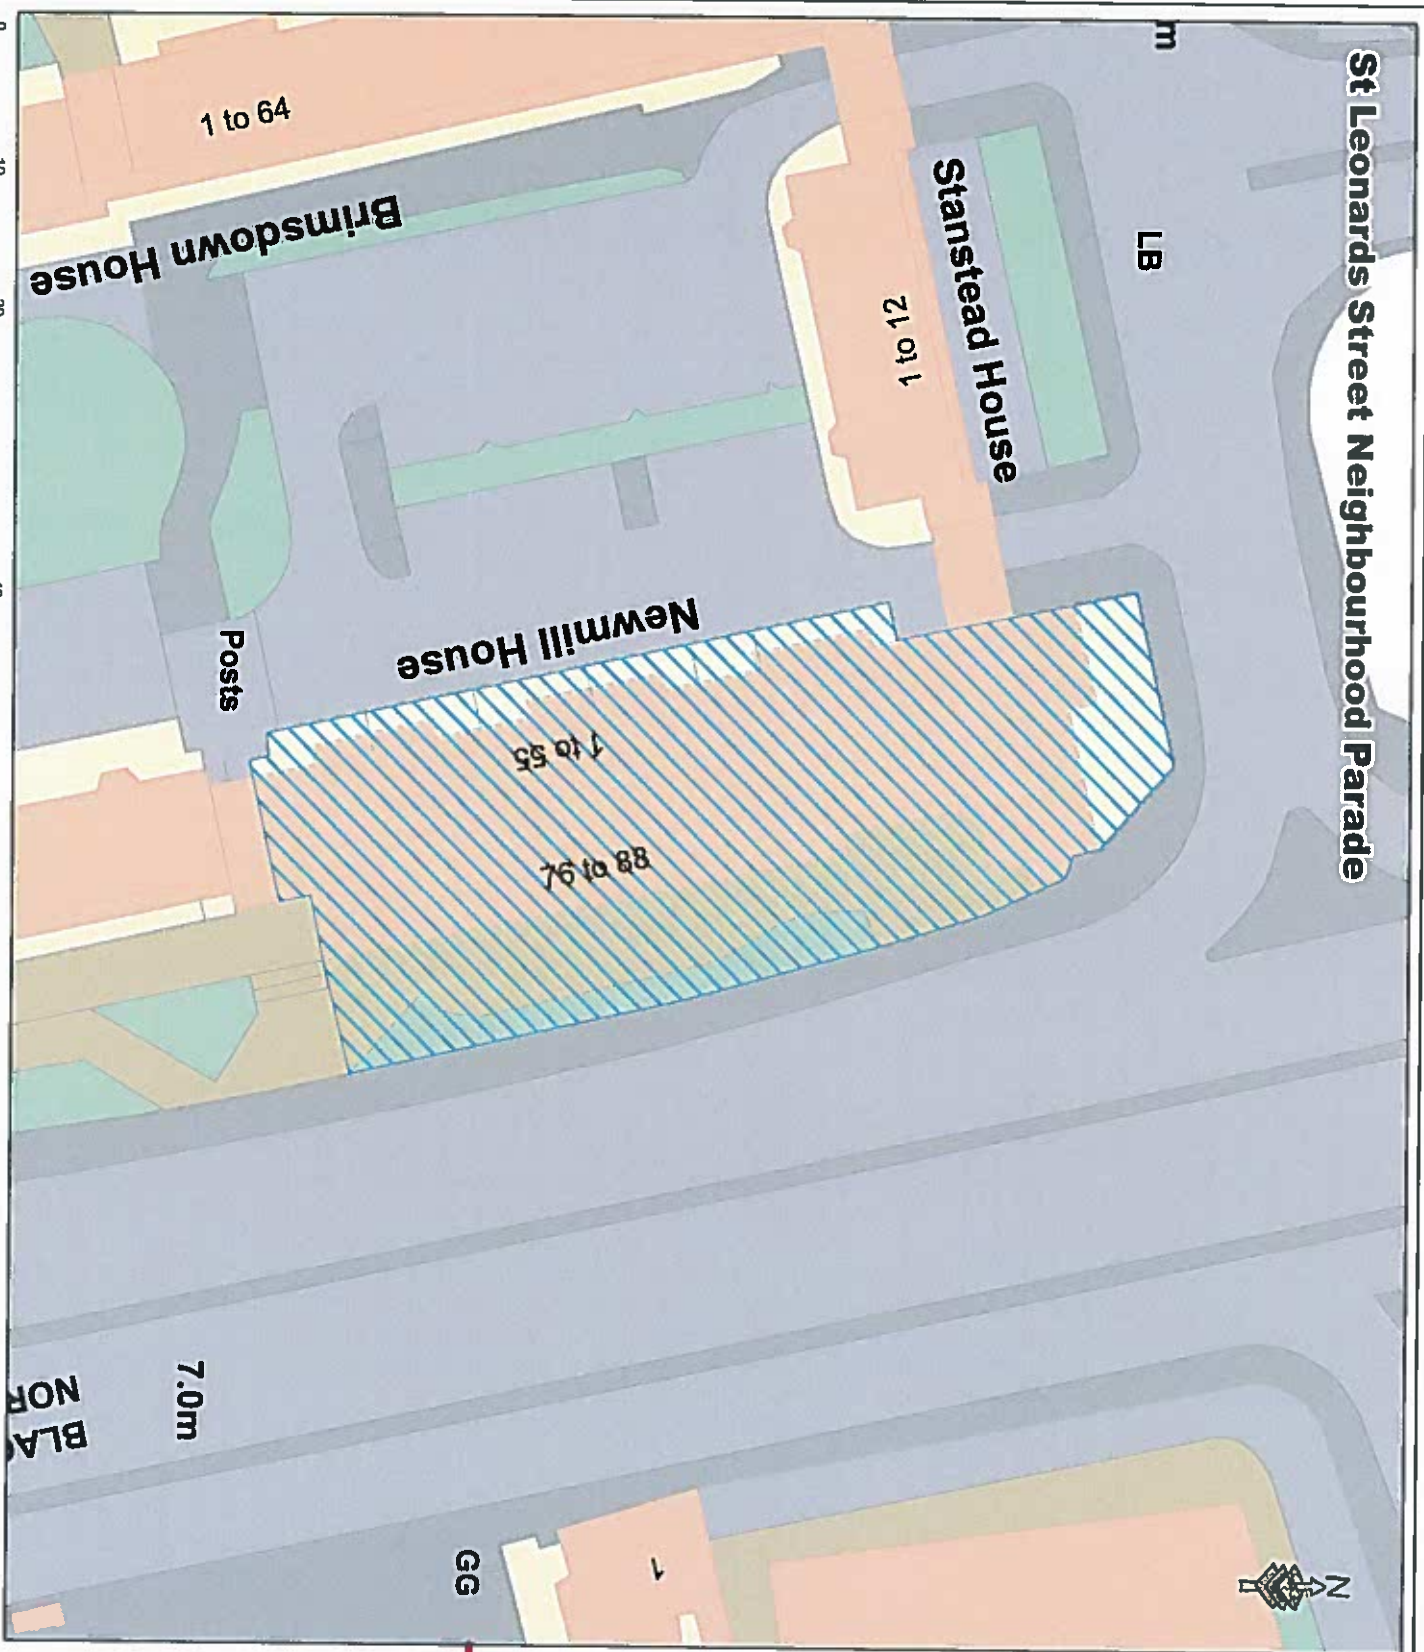

Cycle Hire Station

LB

Pomerooy House
1 to 12

© Crown copyright and database rights 2016 Ordnance Survey, London Borough of Tower Hamlets 100019236

TOWER HAMLETS
Development & Renewal GIS

St Leonards Street Neighbourhood Parade