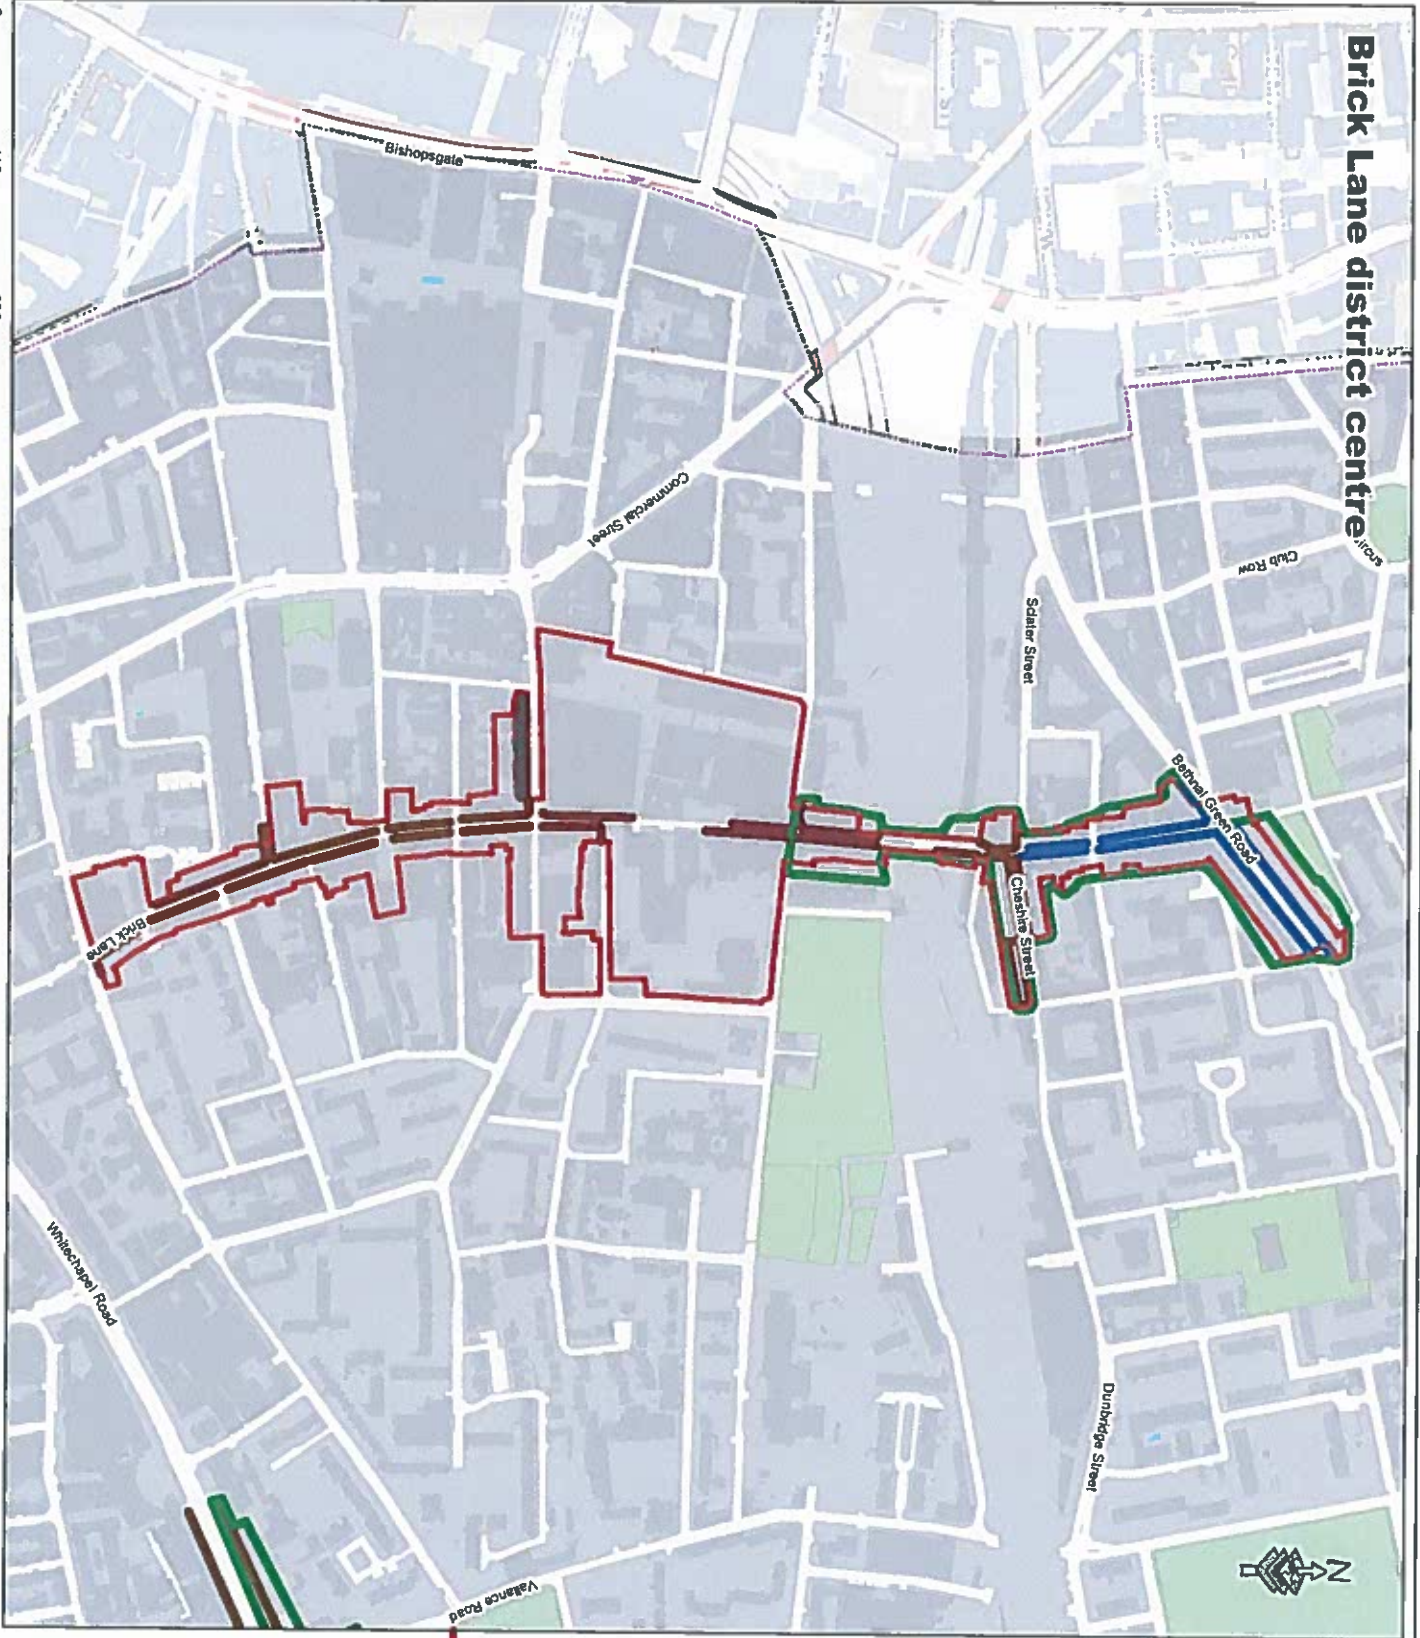

Brick Lane district centre

Town Centres Frontage

Legend

1. **Feature**
2. Primary Shopping Frontage
   - Secondary Shopping Frontage
   - Suggested Primary Shopping