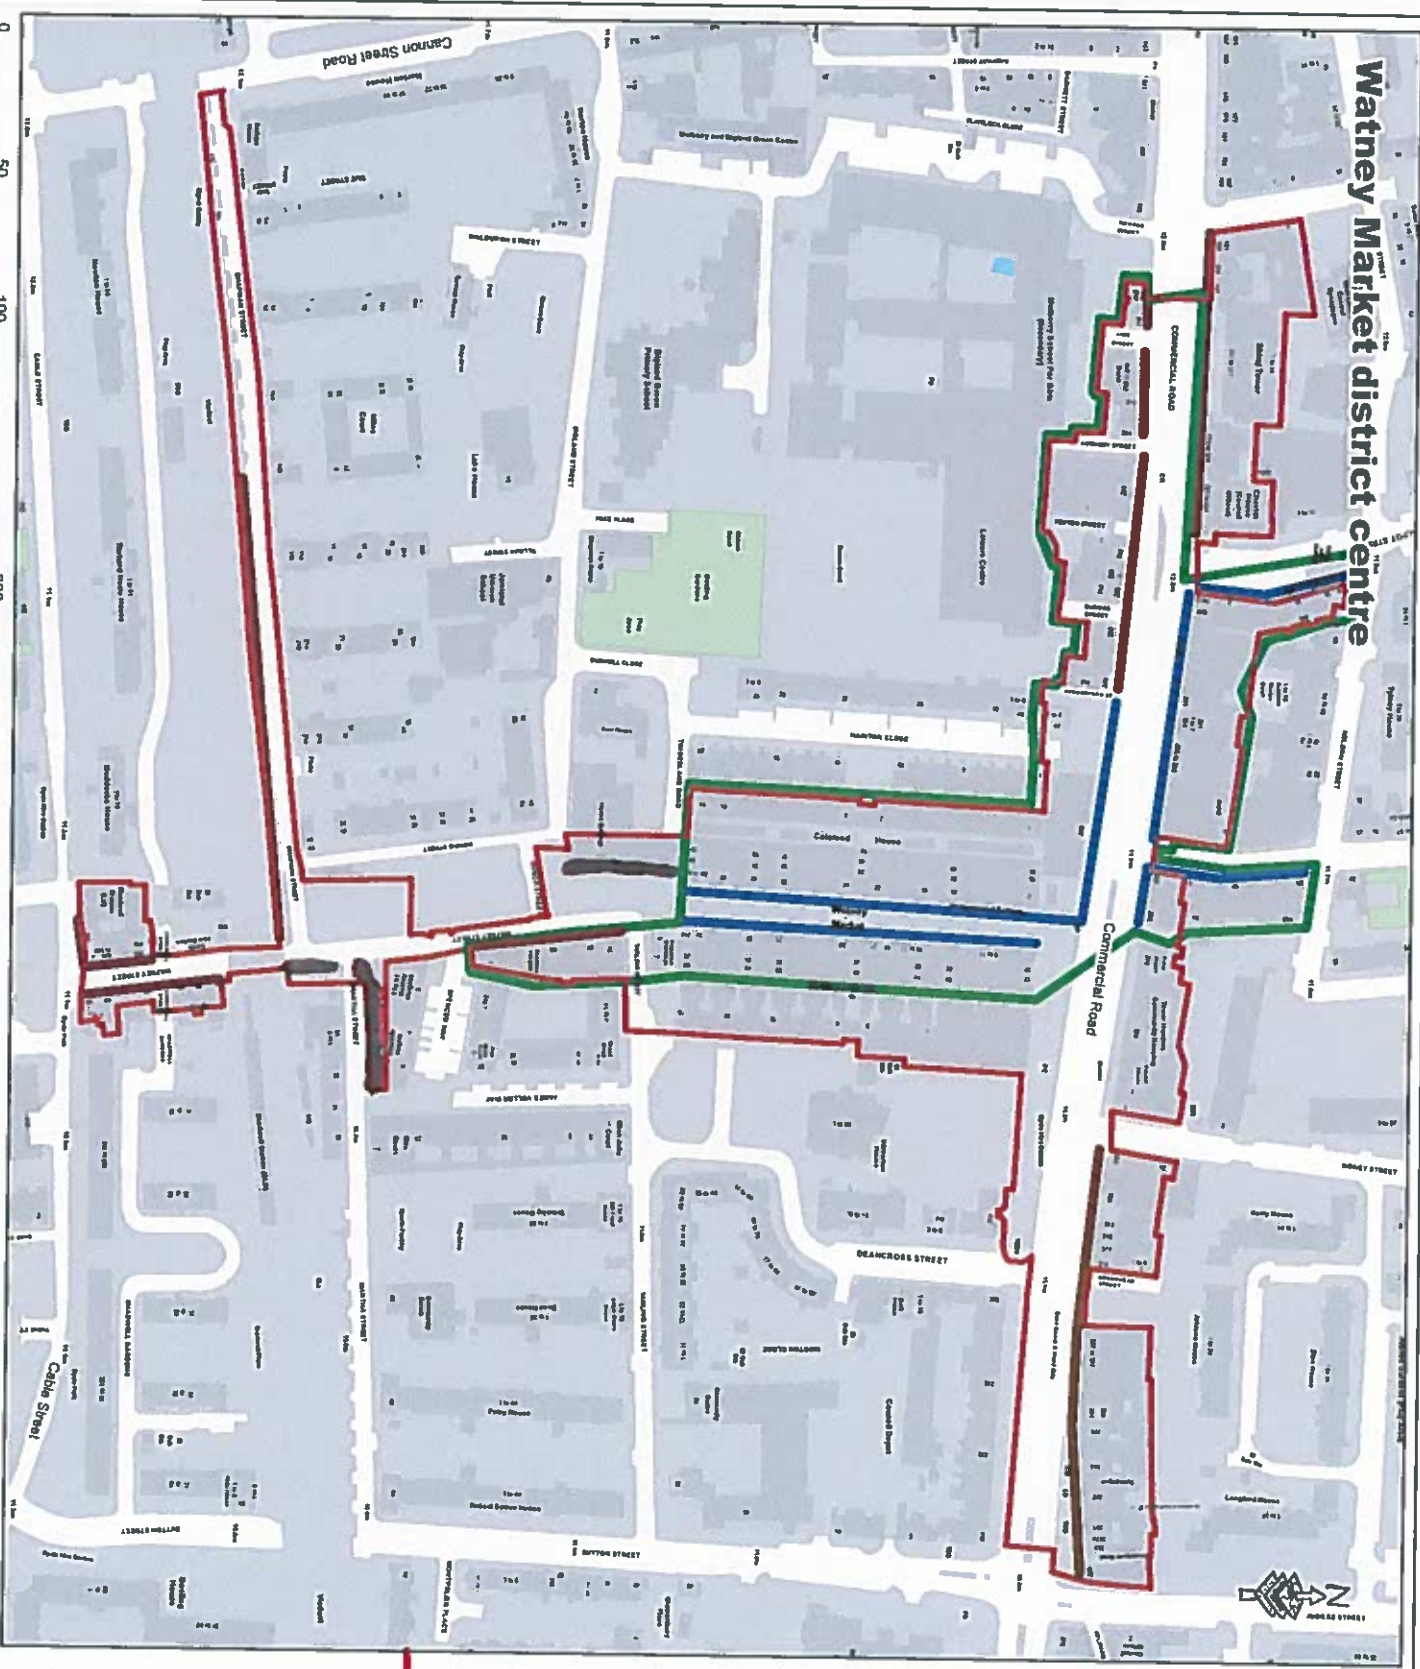

Watney Market district centre

Town Centres Fronta

Legend

1. Feature
2. Primary Shopping Frontage
   - Secondary Shopping Frontage
   - Suggested Primary Shopping