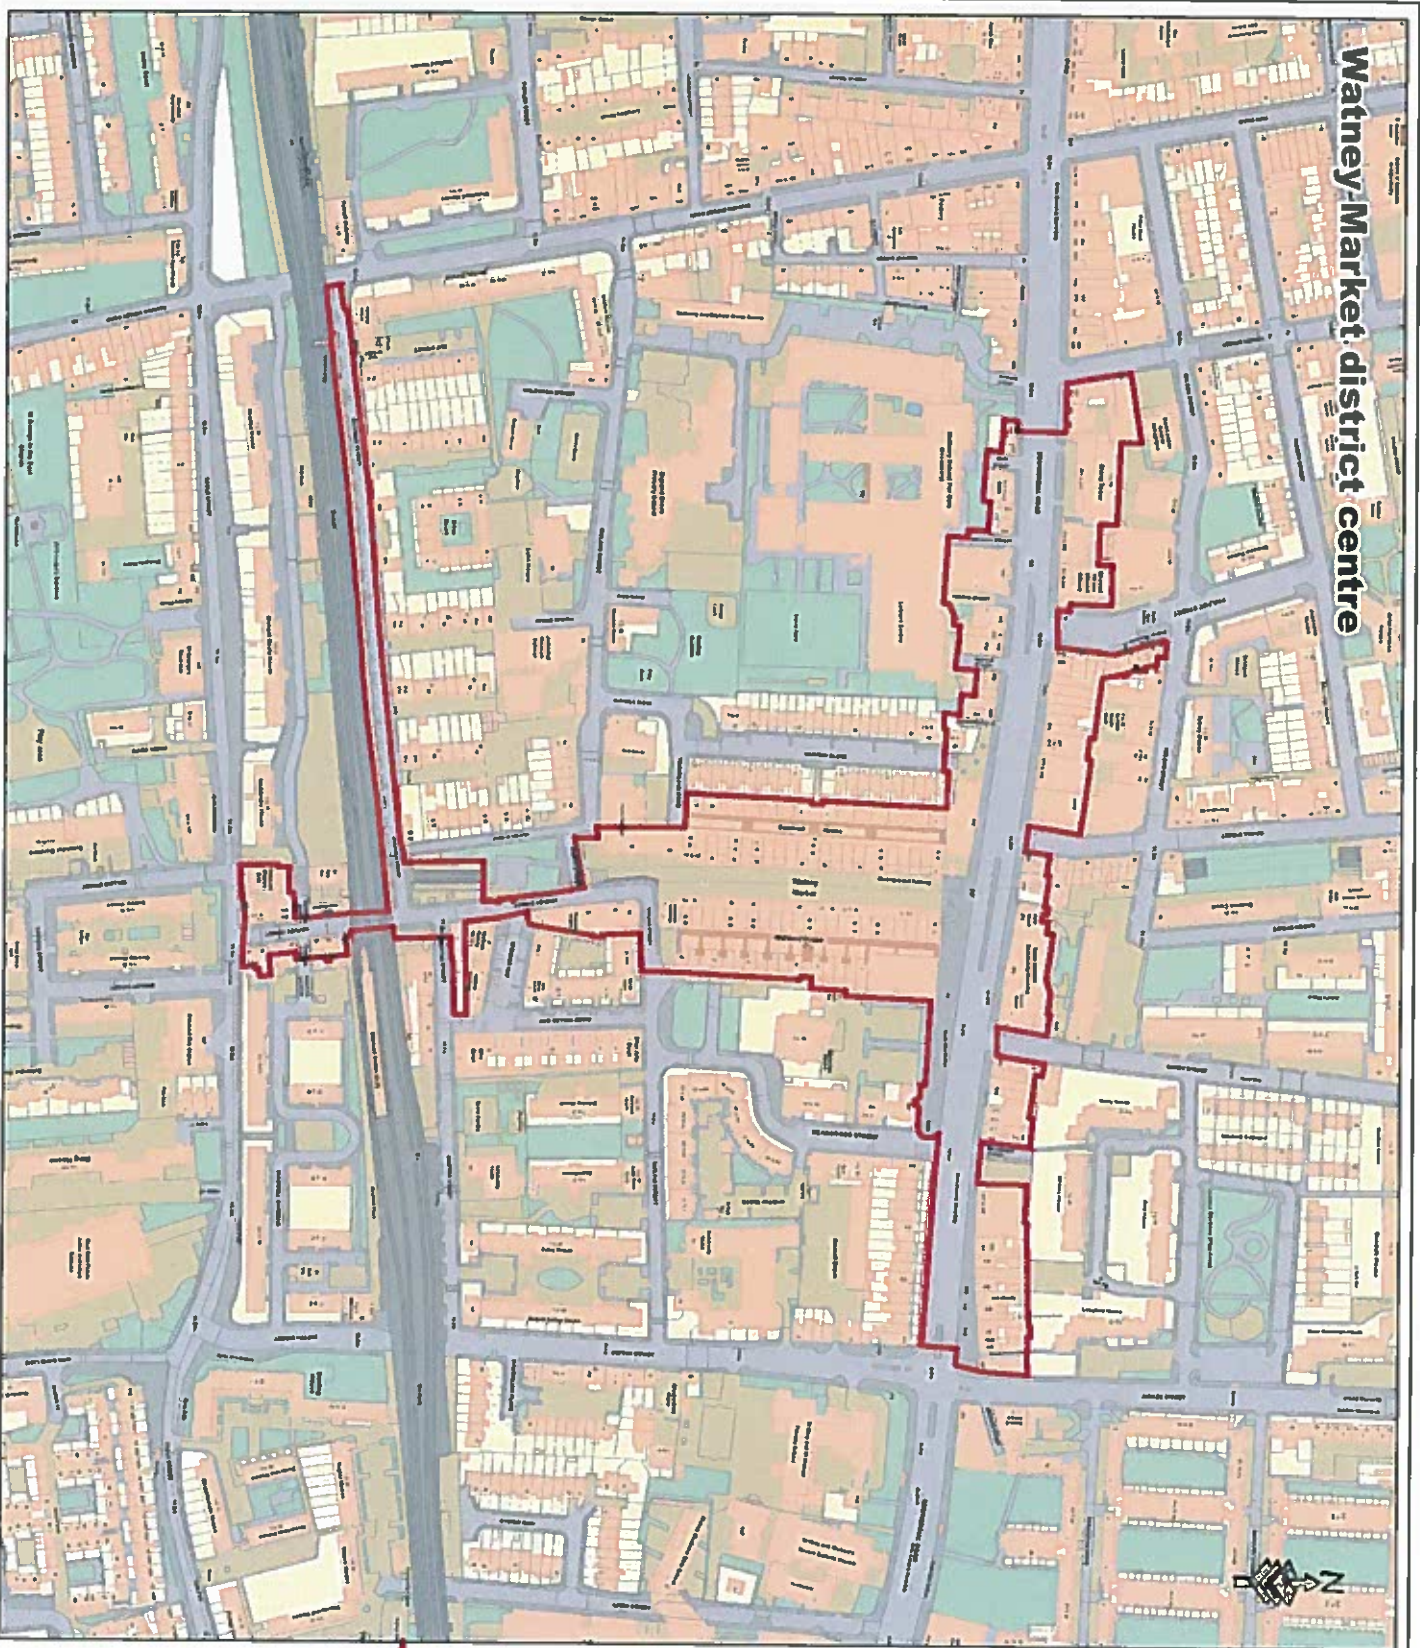

Watney Market district centre

© Crown copyright and database rights 2016 Ordnance Survey, London Borough of Tower Hamlets 100018268

Proposed Town Cen

Legend

Proposed Town Centres

Town Centre Type

□ District