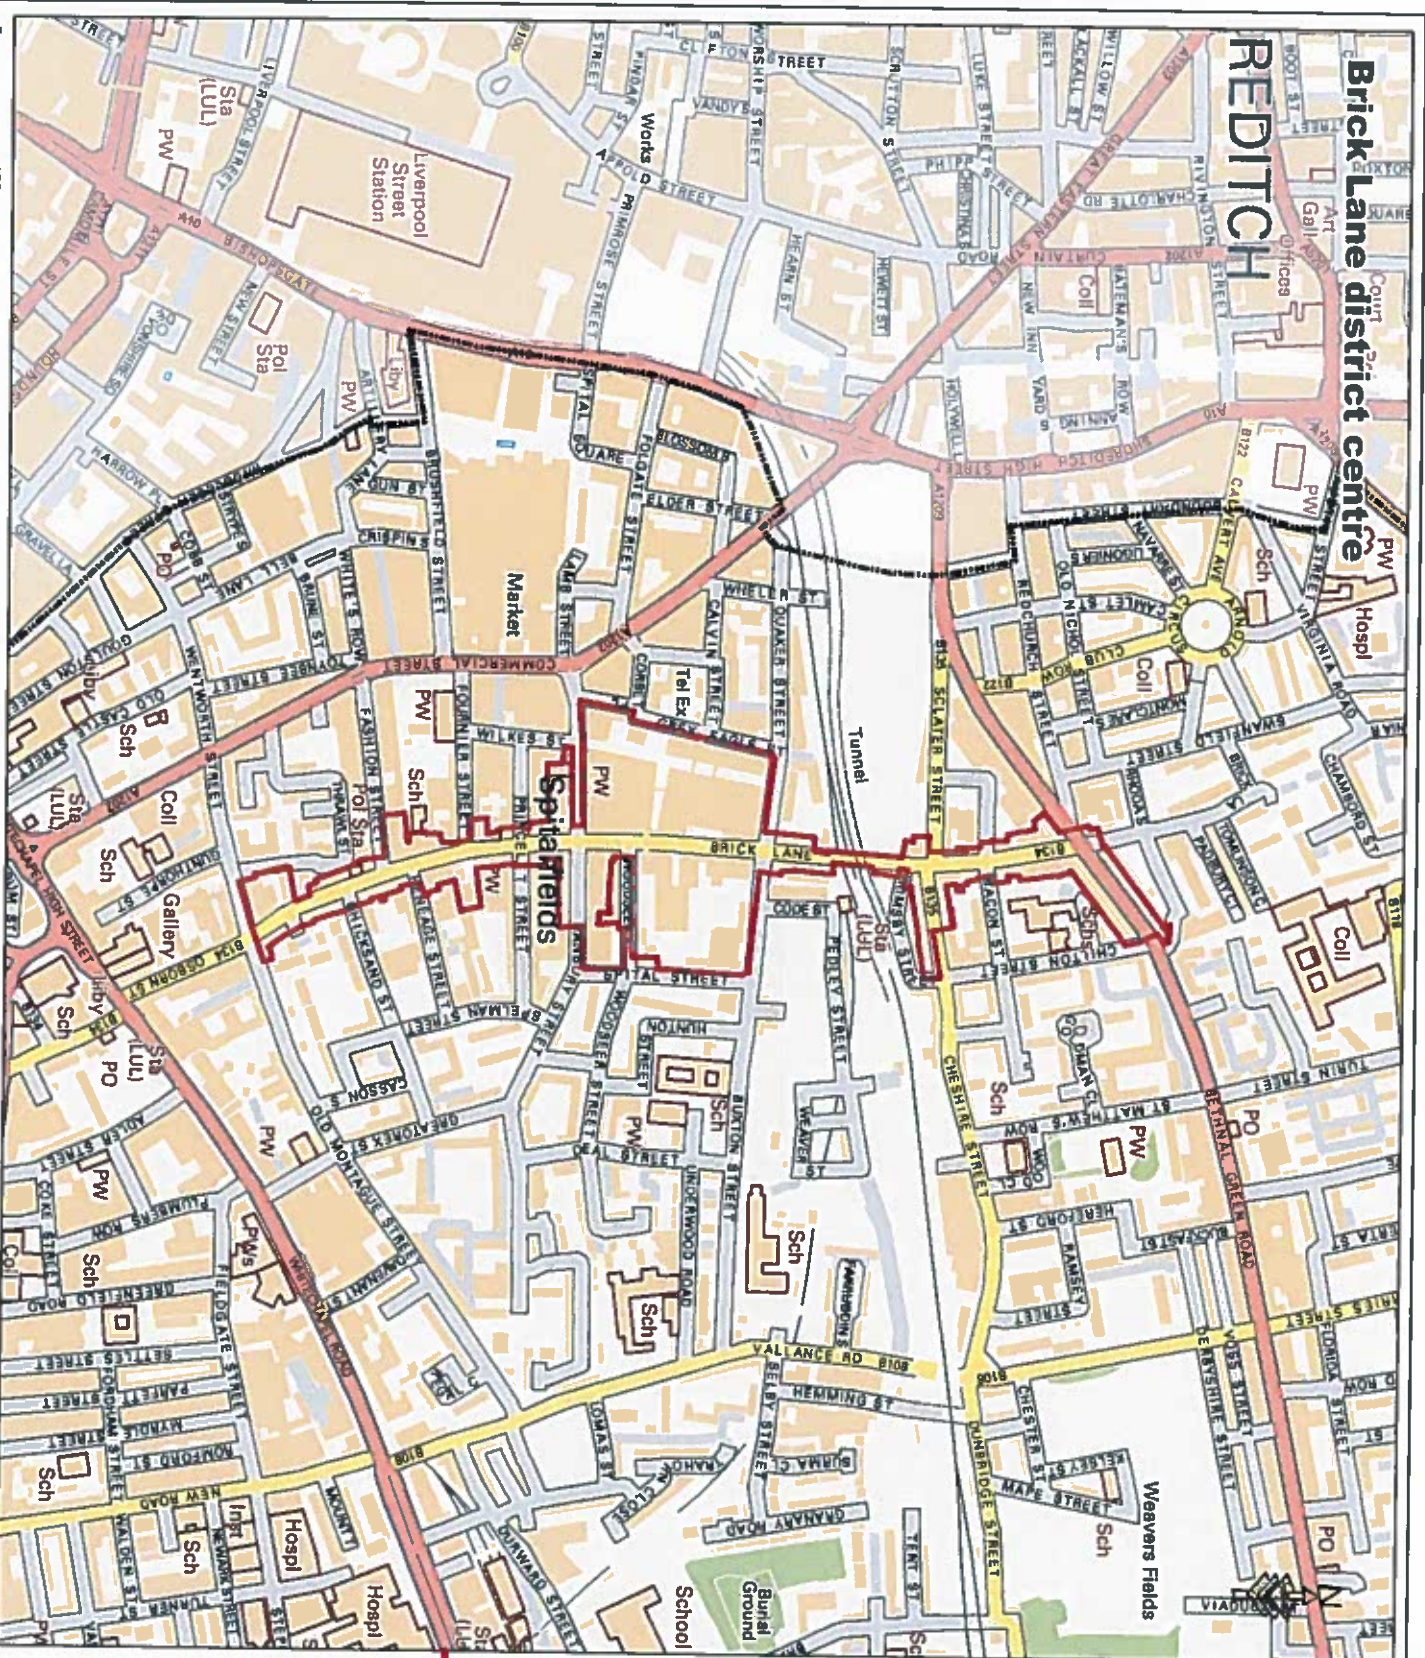

Proposed Town Cen

Legend

- Proposed Town Centres
- Town Centre Type
- District