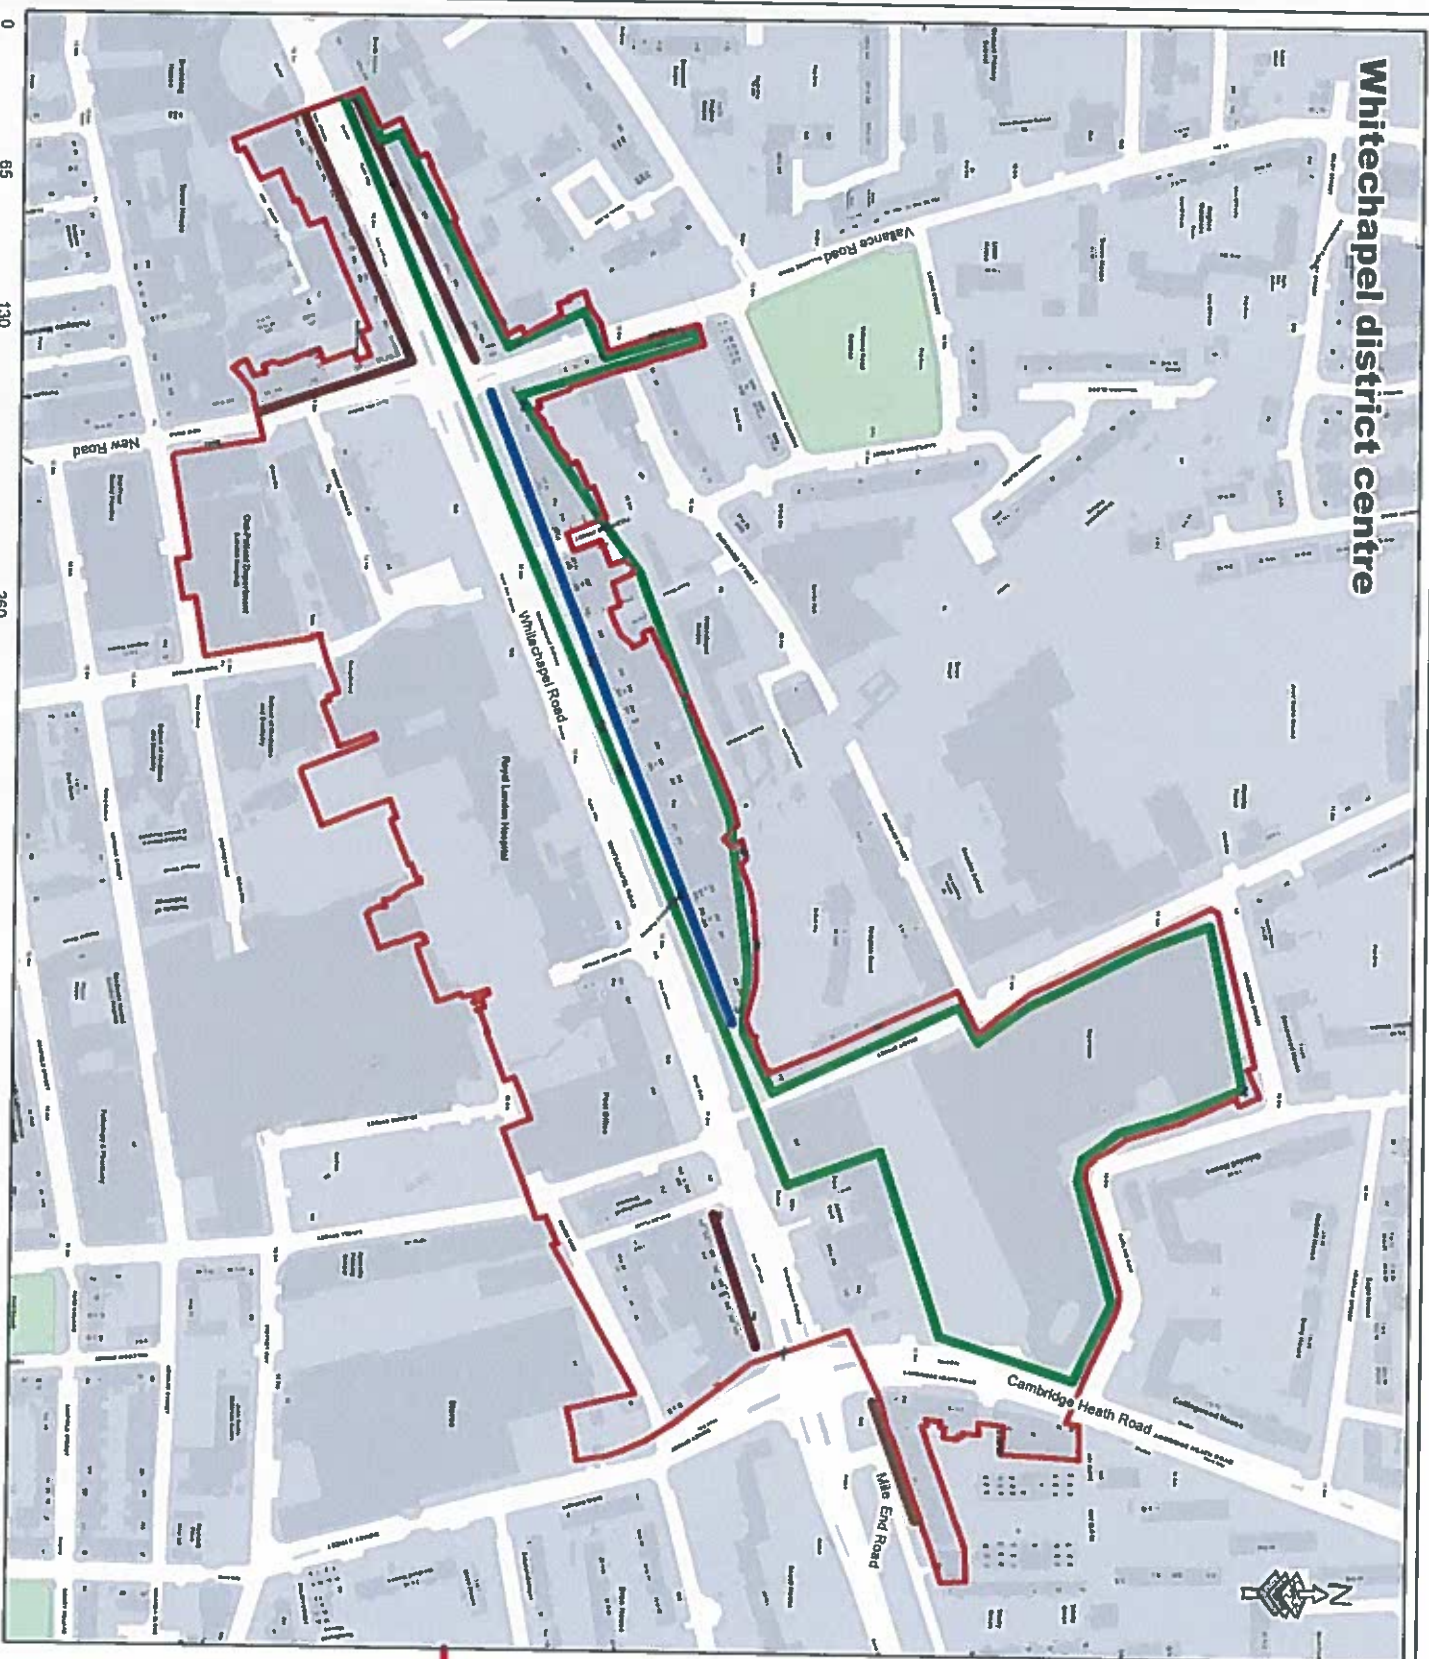

Legend

- Feature
- Primary Shopping Frontage
 - Secondary Shopping Frontage
 - Suggested Primary Shopping

TOWER HAMLETS
Development & Renewal GIS

Whitechapel district centre

0 85 130 260 Metres

© Crown copyright and database rights 2016 Ordnance Survey, London Borough of Tower Hamlets 1000192288