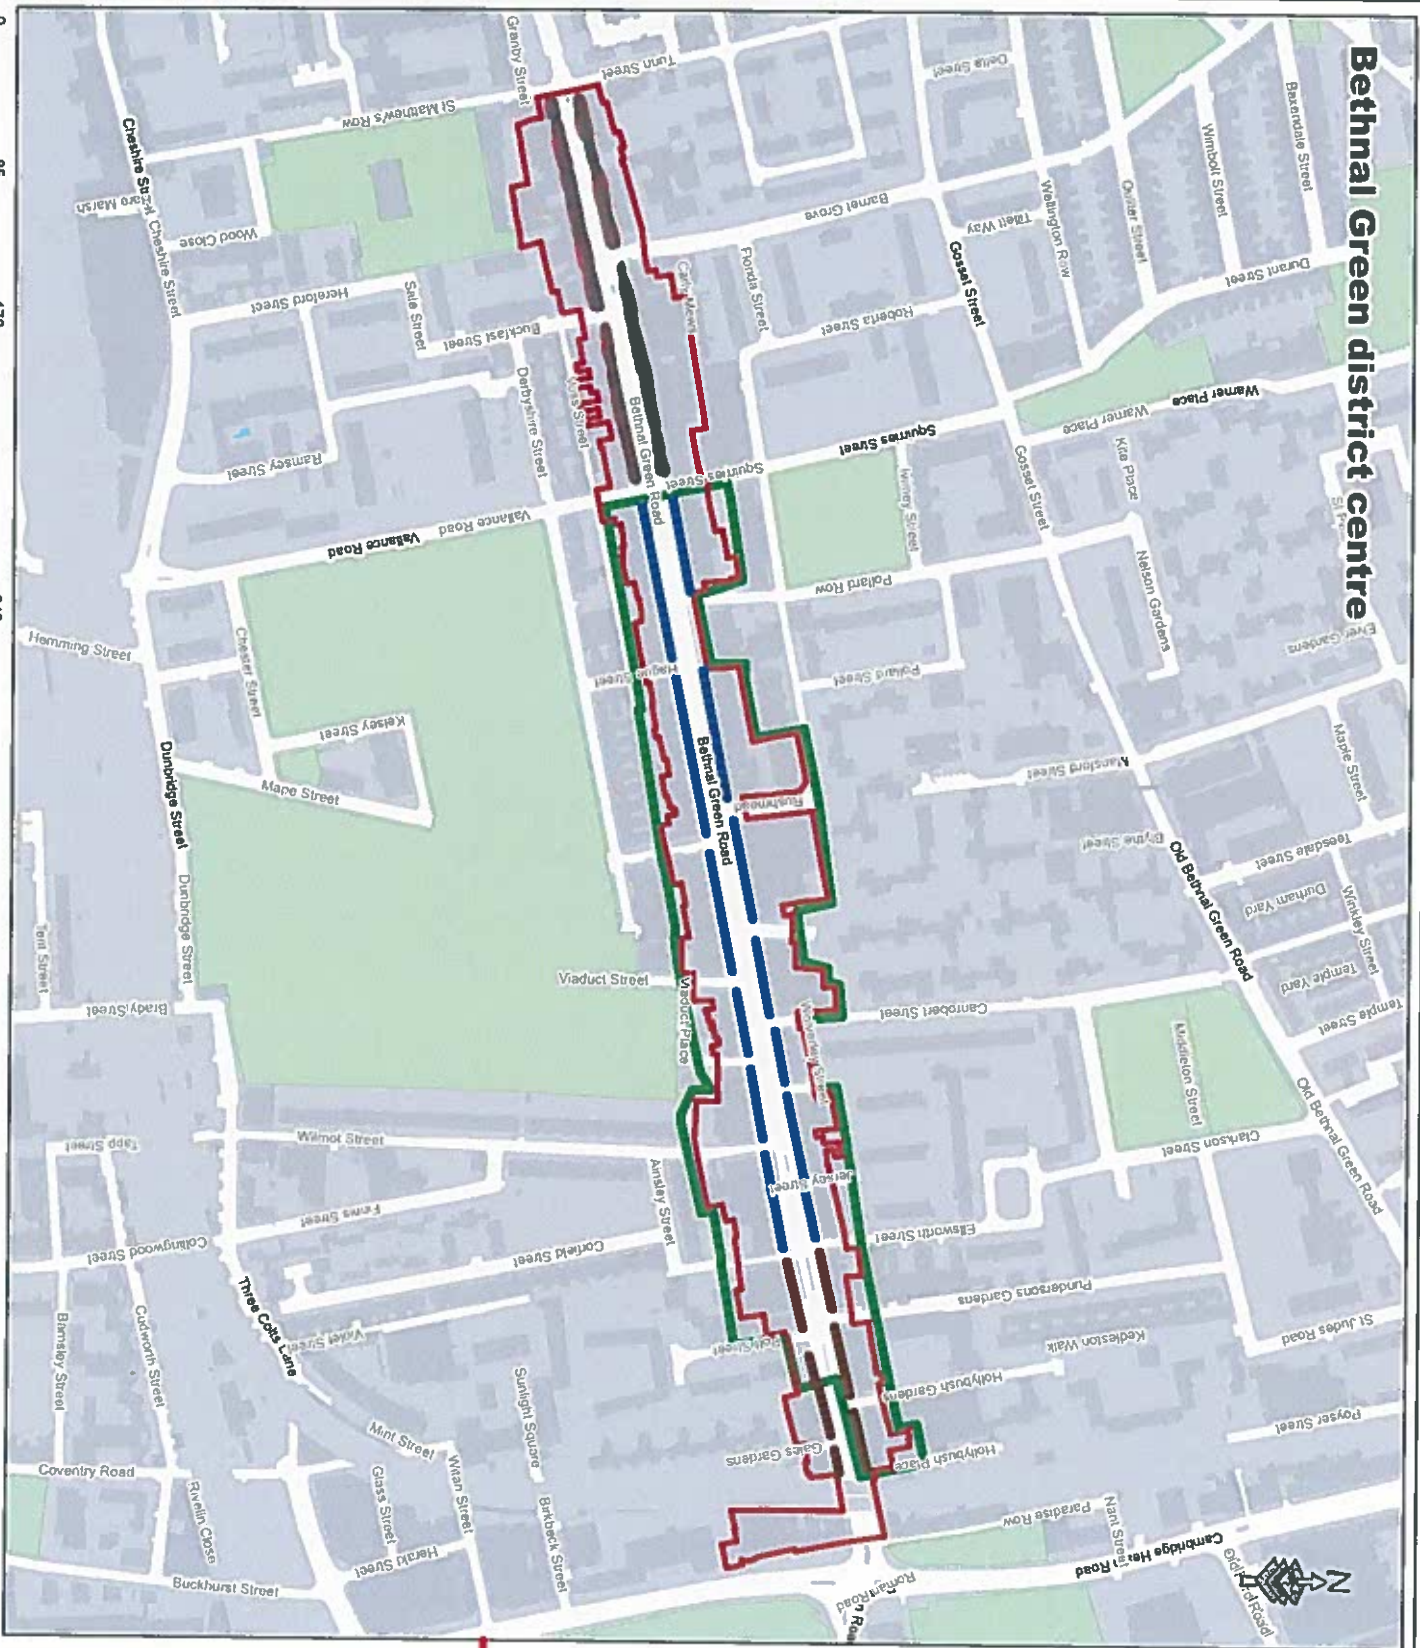

Bethnal Green district centre

Town Centres Frontage

Legend

- Primary Shopping Frontage
- Secondary Shopping Frontage
- Suggested Primary Shopping