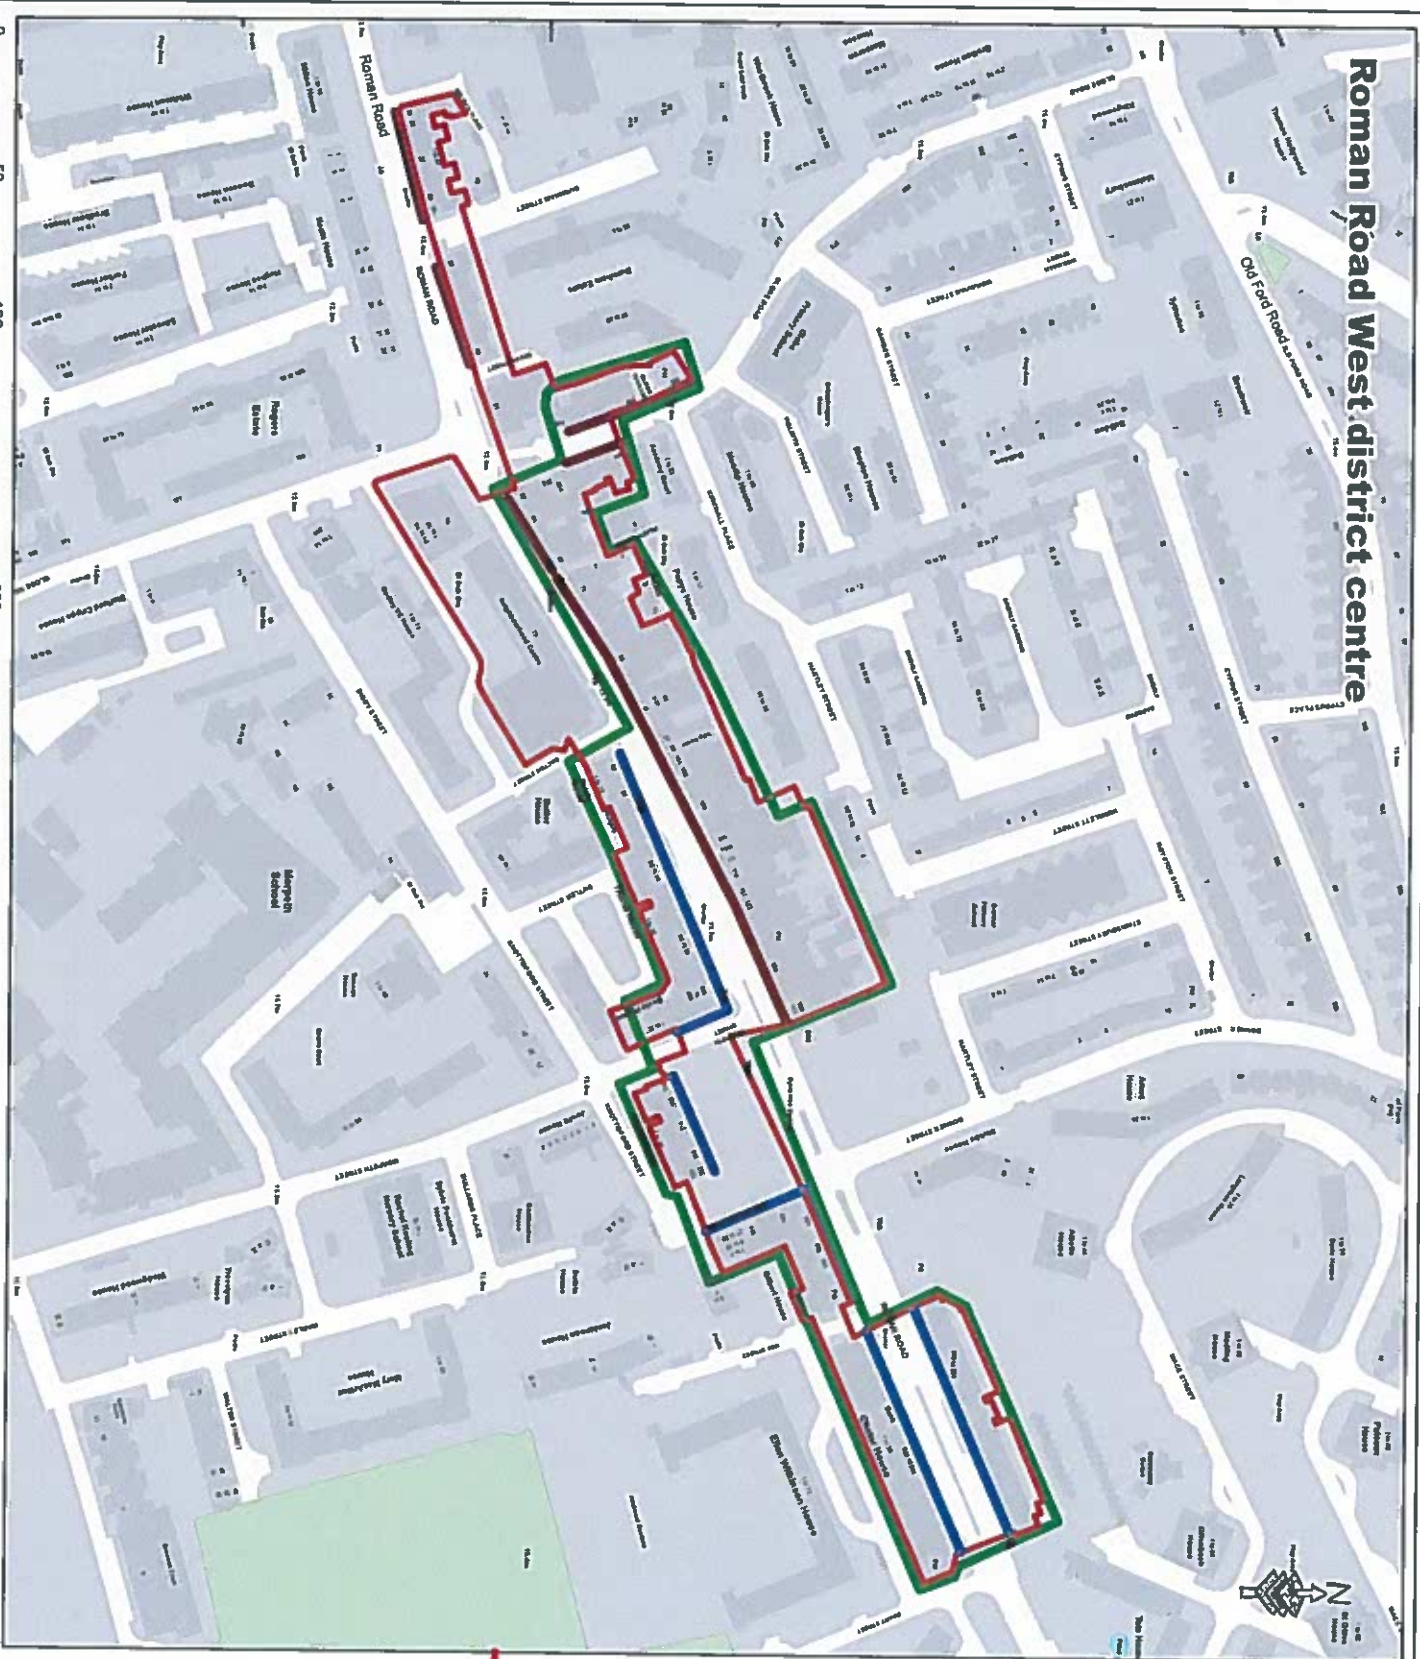

Roman Road West district centre

© Crown copyright and database rights 2016 Ordnance Survey, London Borough of Tower Hamlets 100019289

Town Centres Frontage

Legend

- Feature
- Primary Shopping Frontage
- Secondary Shopping Frontage
- Suggested Primary Shopping