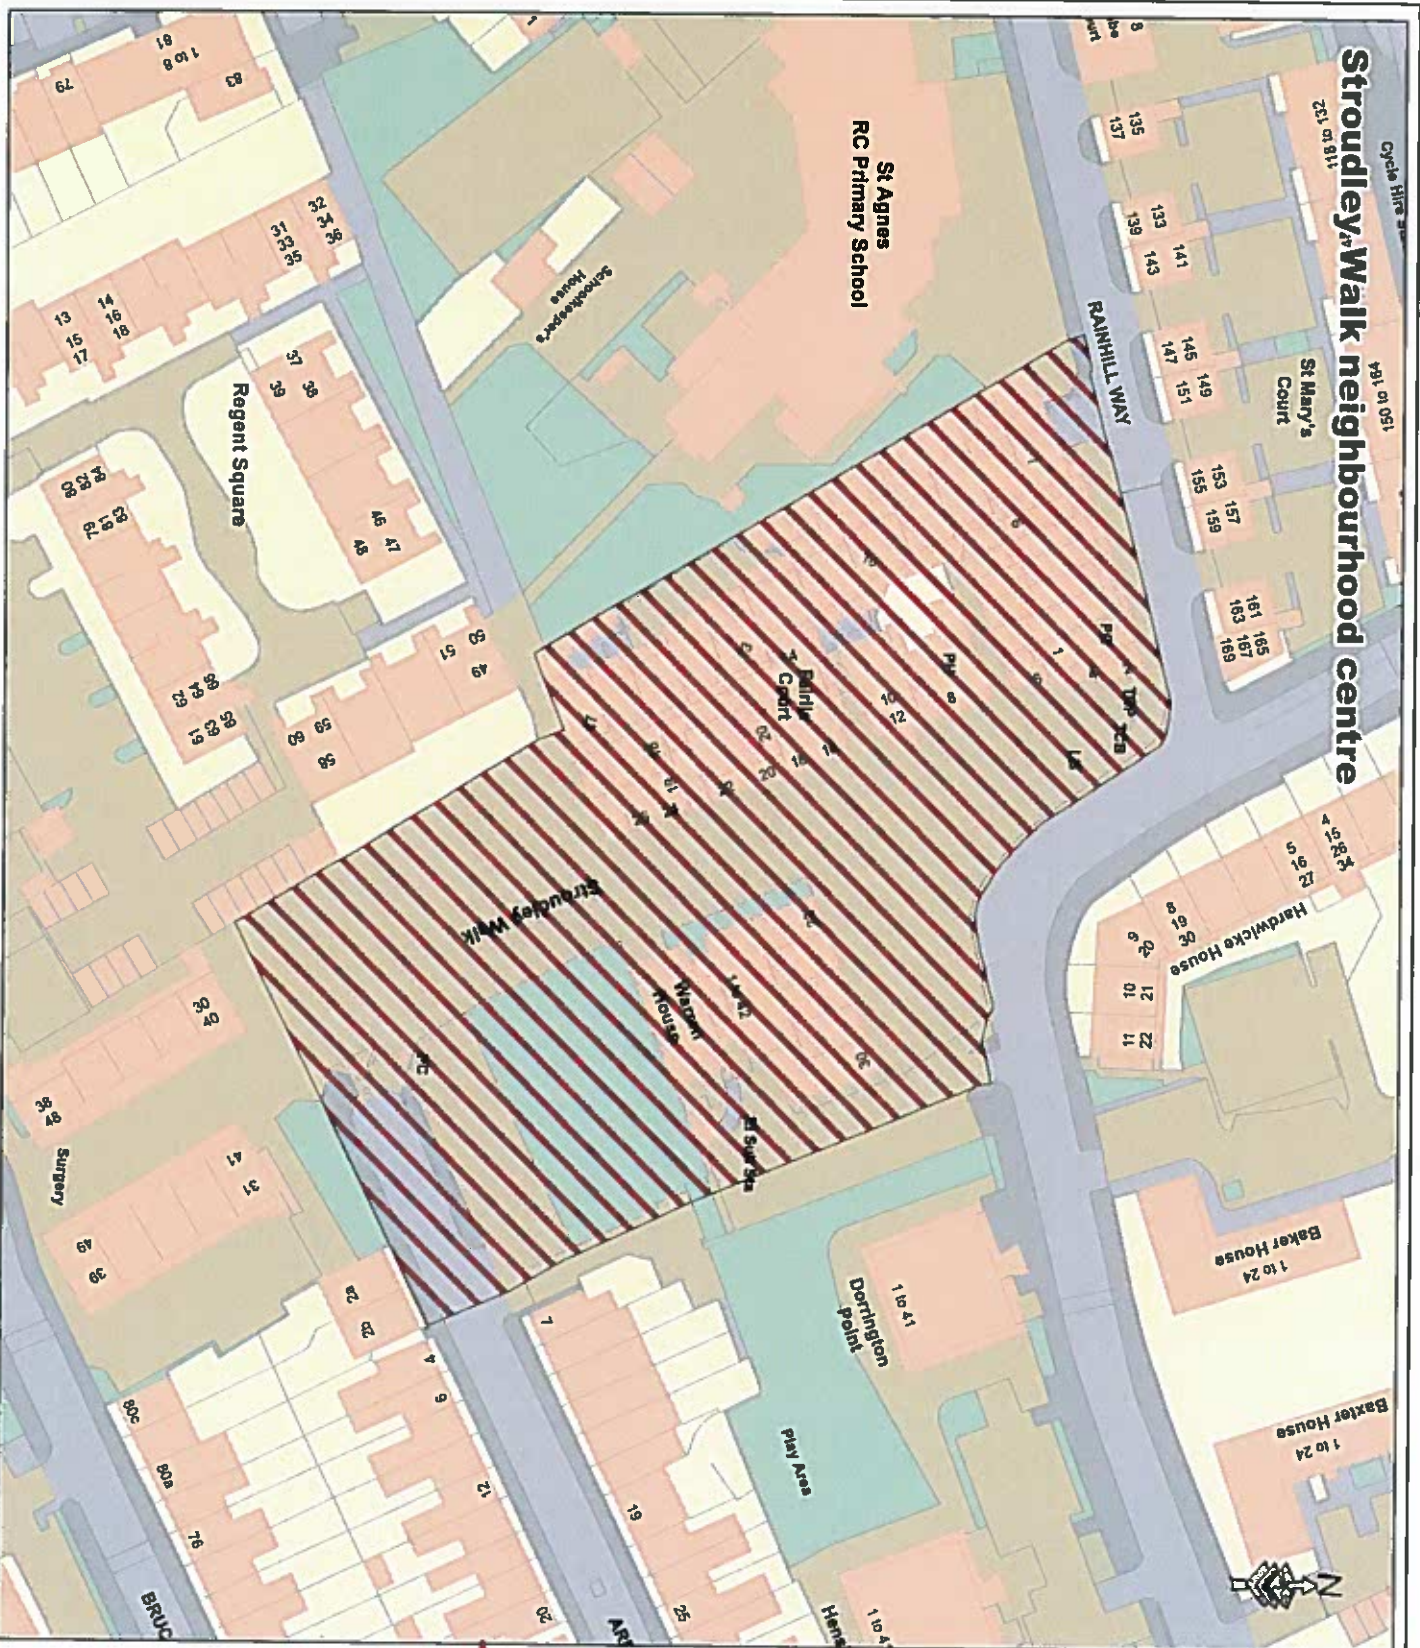

Stroudley Walk neighbourhood centre

Proposed Town Cen

Legend

- Proposed Town Centres
- Neighbourhood