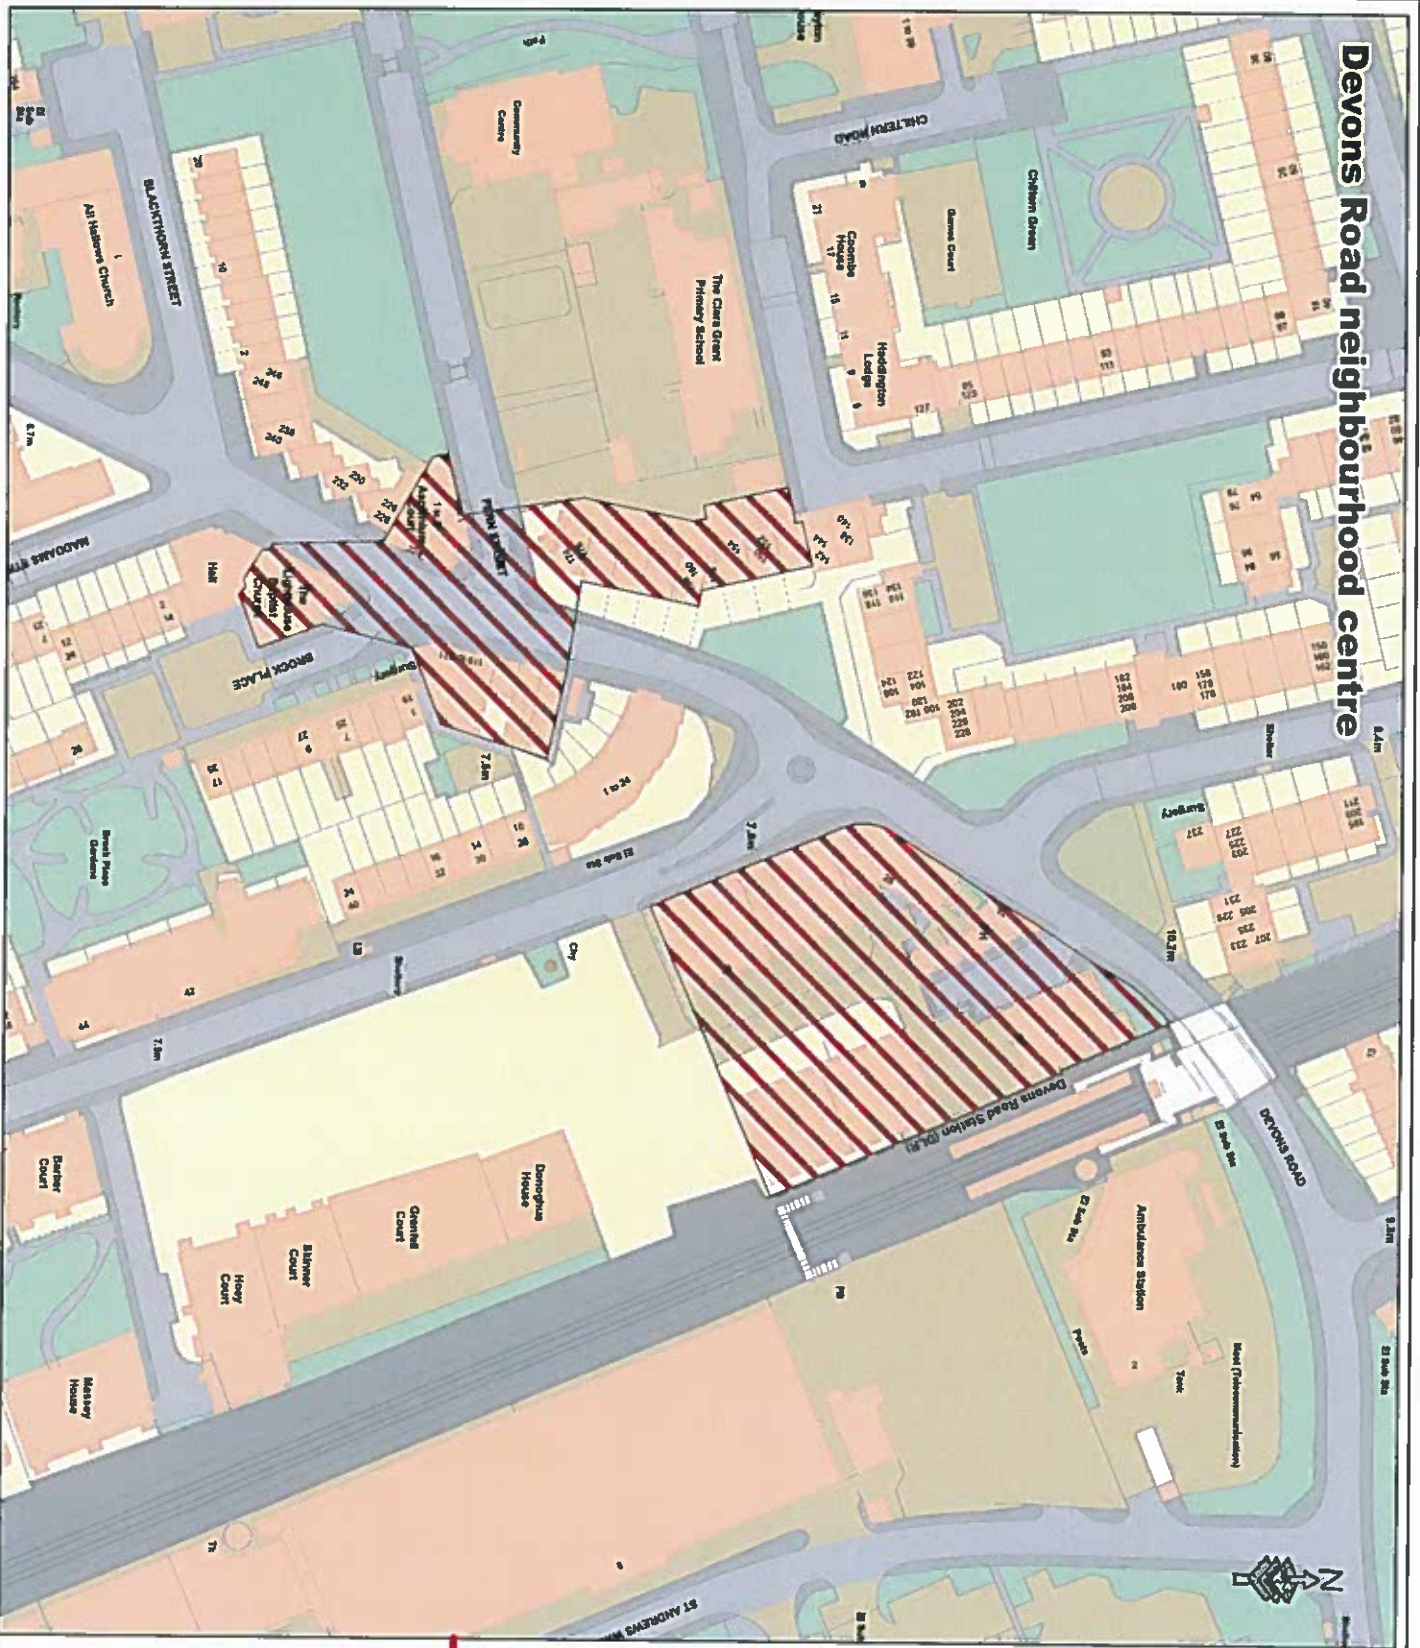

Proposed Town Cen

Legend

-  Proposed Town Centres
-  Town Centre Type
-  Neighbourhood

TOWER HAMLETS
Development & Renewal GIS

Devons Road neighbourhood centre

© Crown copyright and database rights 2016 Ordnance Survey, London Borough of Tower Hamlets 100019288