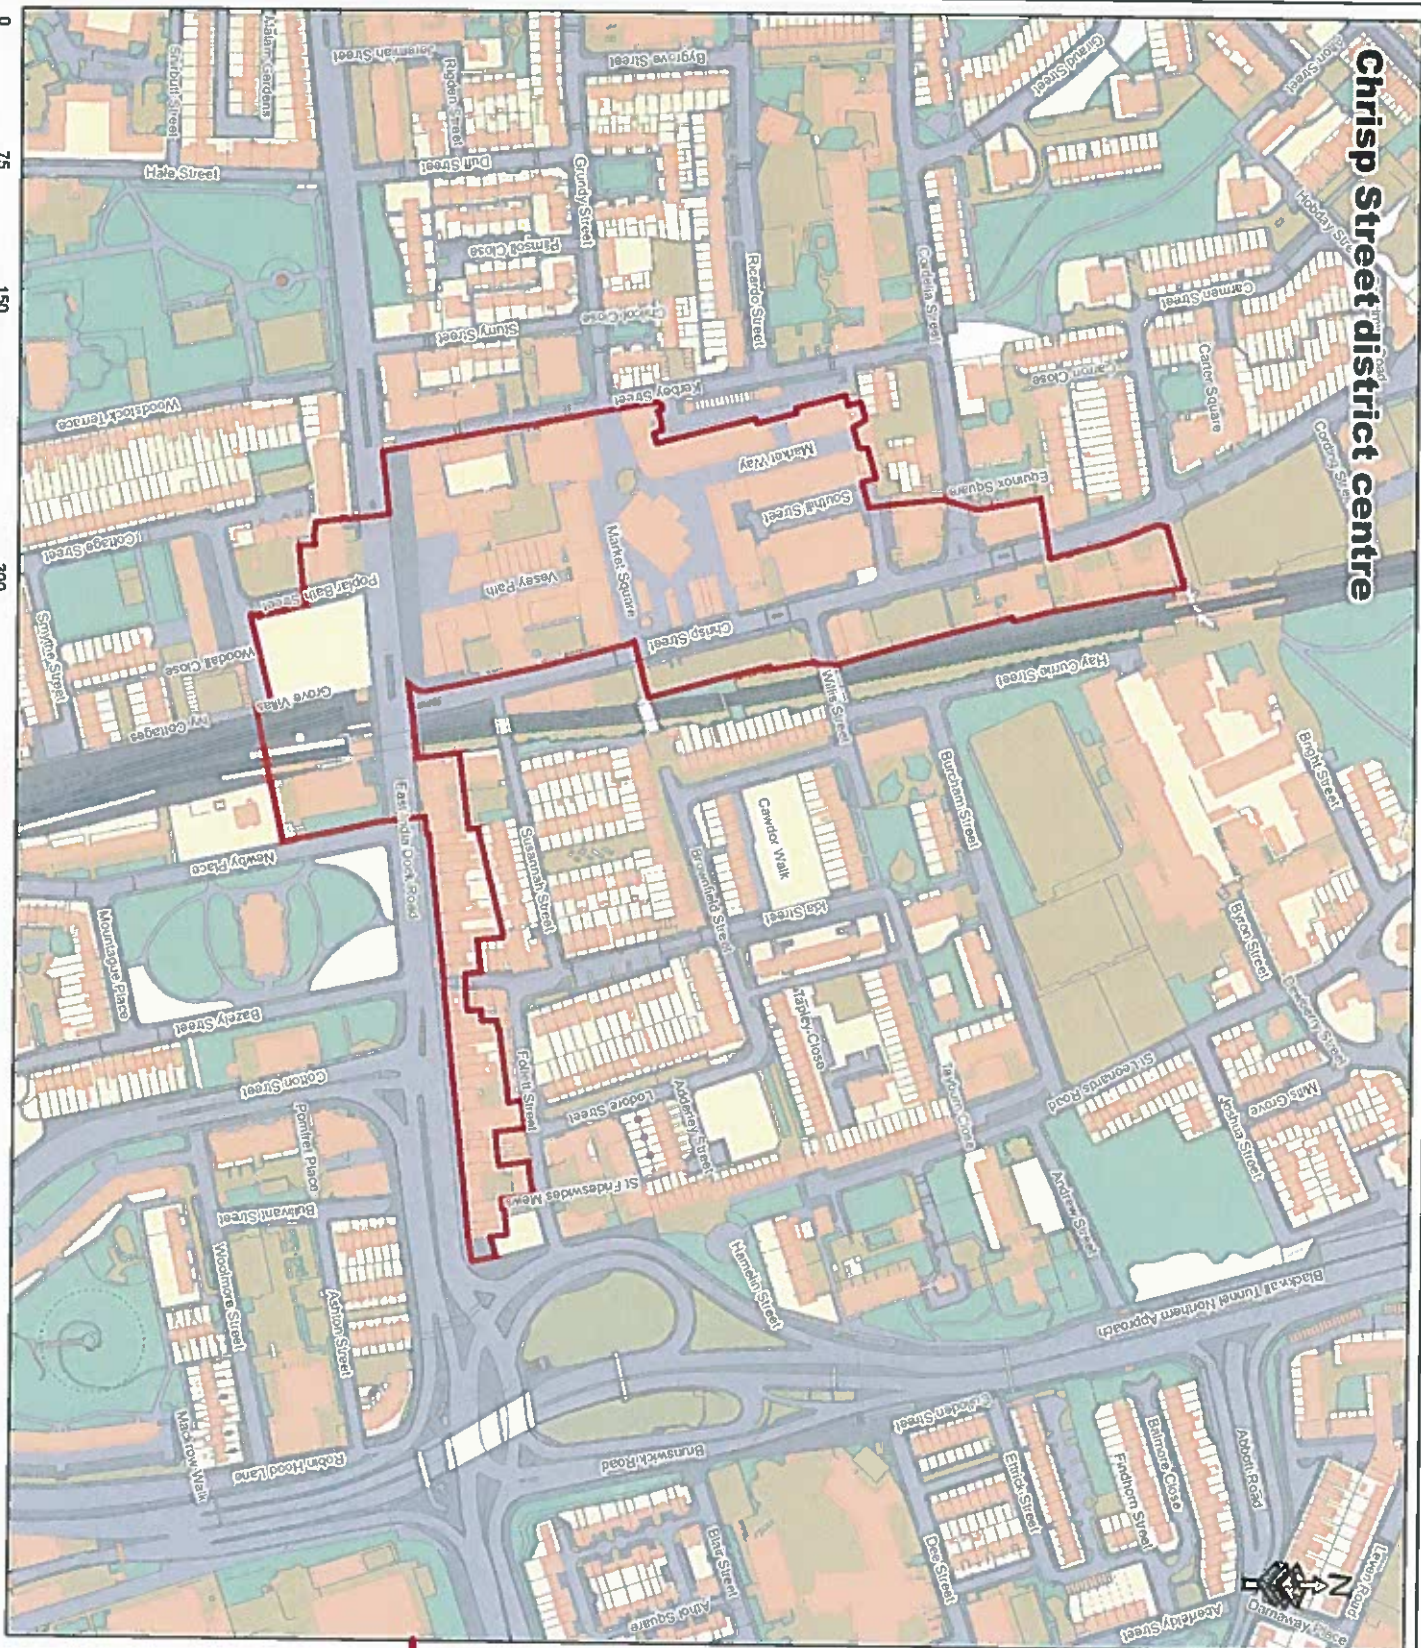

Chrisp Street district centre

Proposed Town Centre

Legend

- Proposed Town Centres
- Town Centre Type
- District