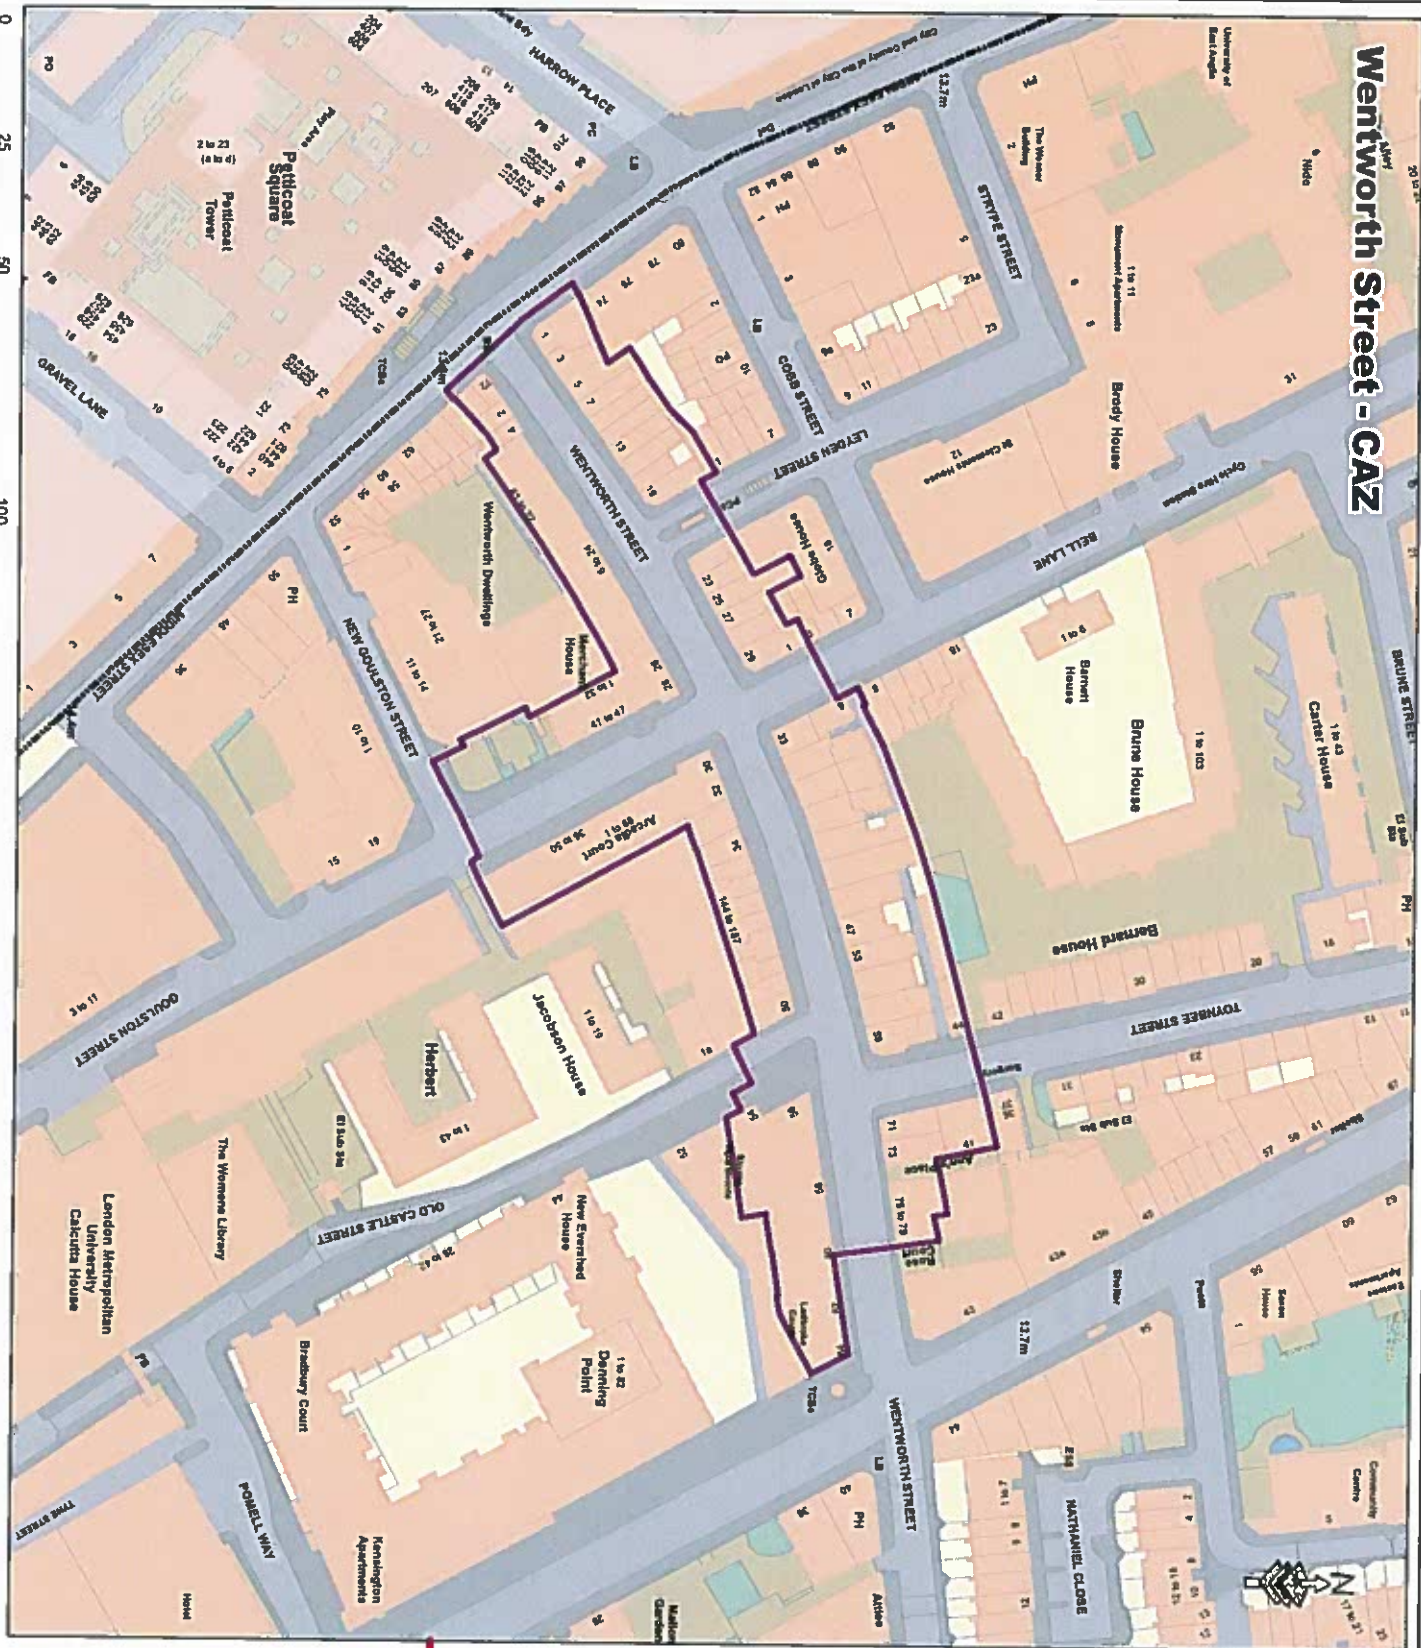

Wentworth Street - CAZ

© Crown copyright and database rights 2016 Ordnance Survey, London Borough of Tower Hamlets 1000192288

Proposed Town Cen

Legend

- Proposed Town Centres
- Town Centre Type
- Caz Frontage