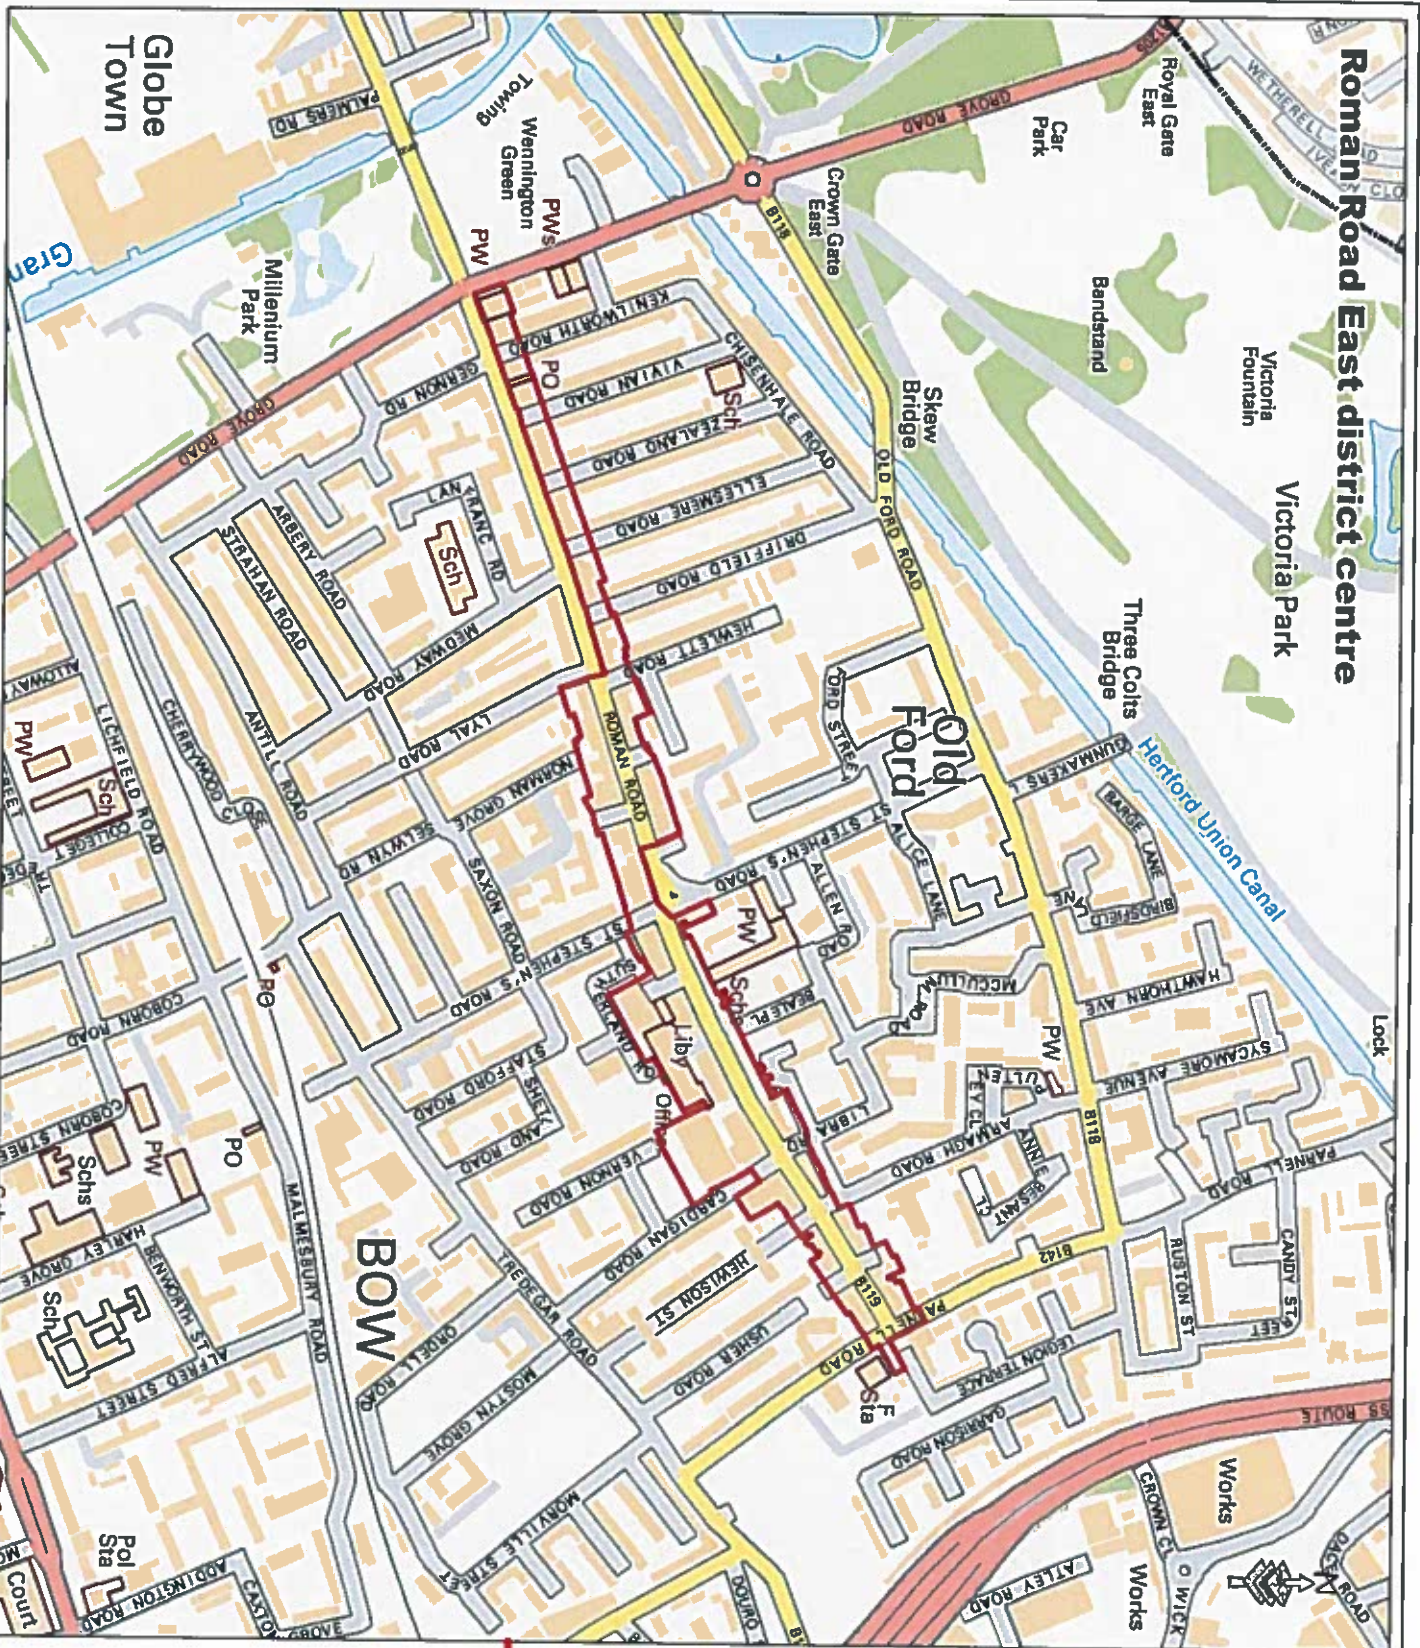

Proposed Town Centres

Town Centre Type

District

TOWER HAMLETS
Development & Renewal GIS

Roman Road East district centre

Victoria Park
Victoria Fountain

Victoria Park
Three Colts Bridges
Herford Union Canal

Proposed Town Centre