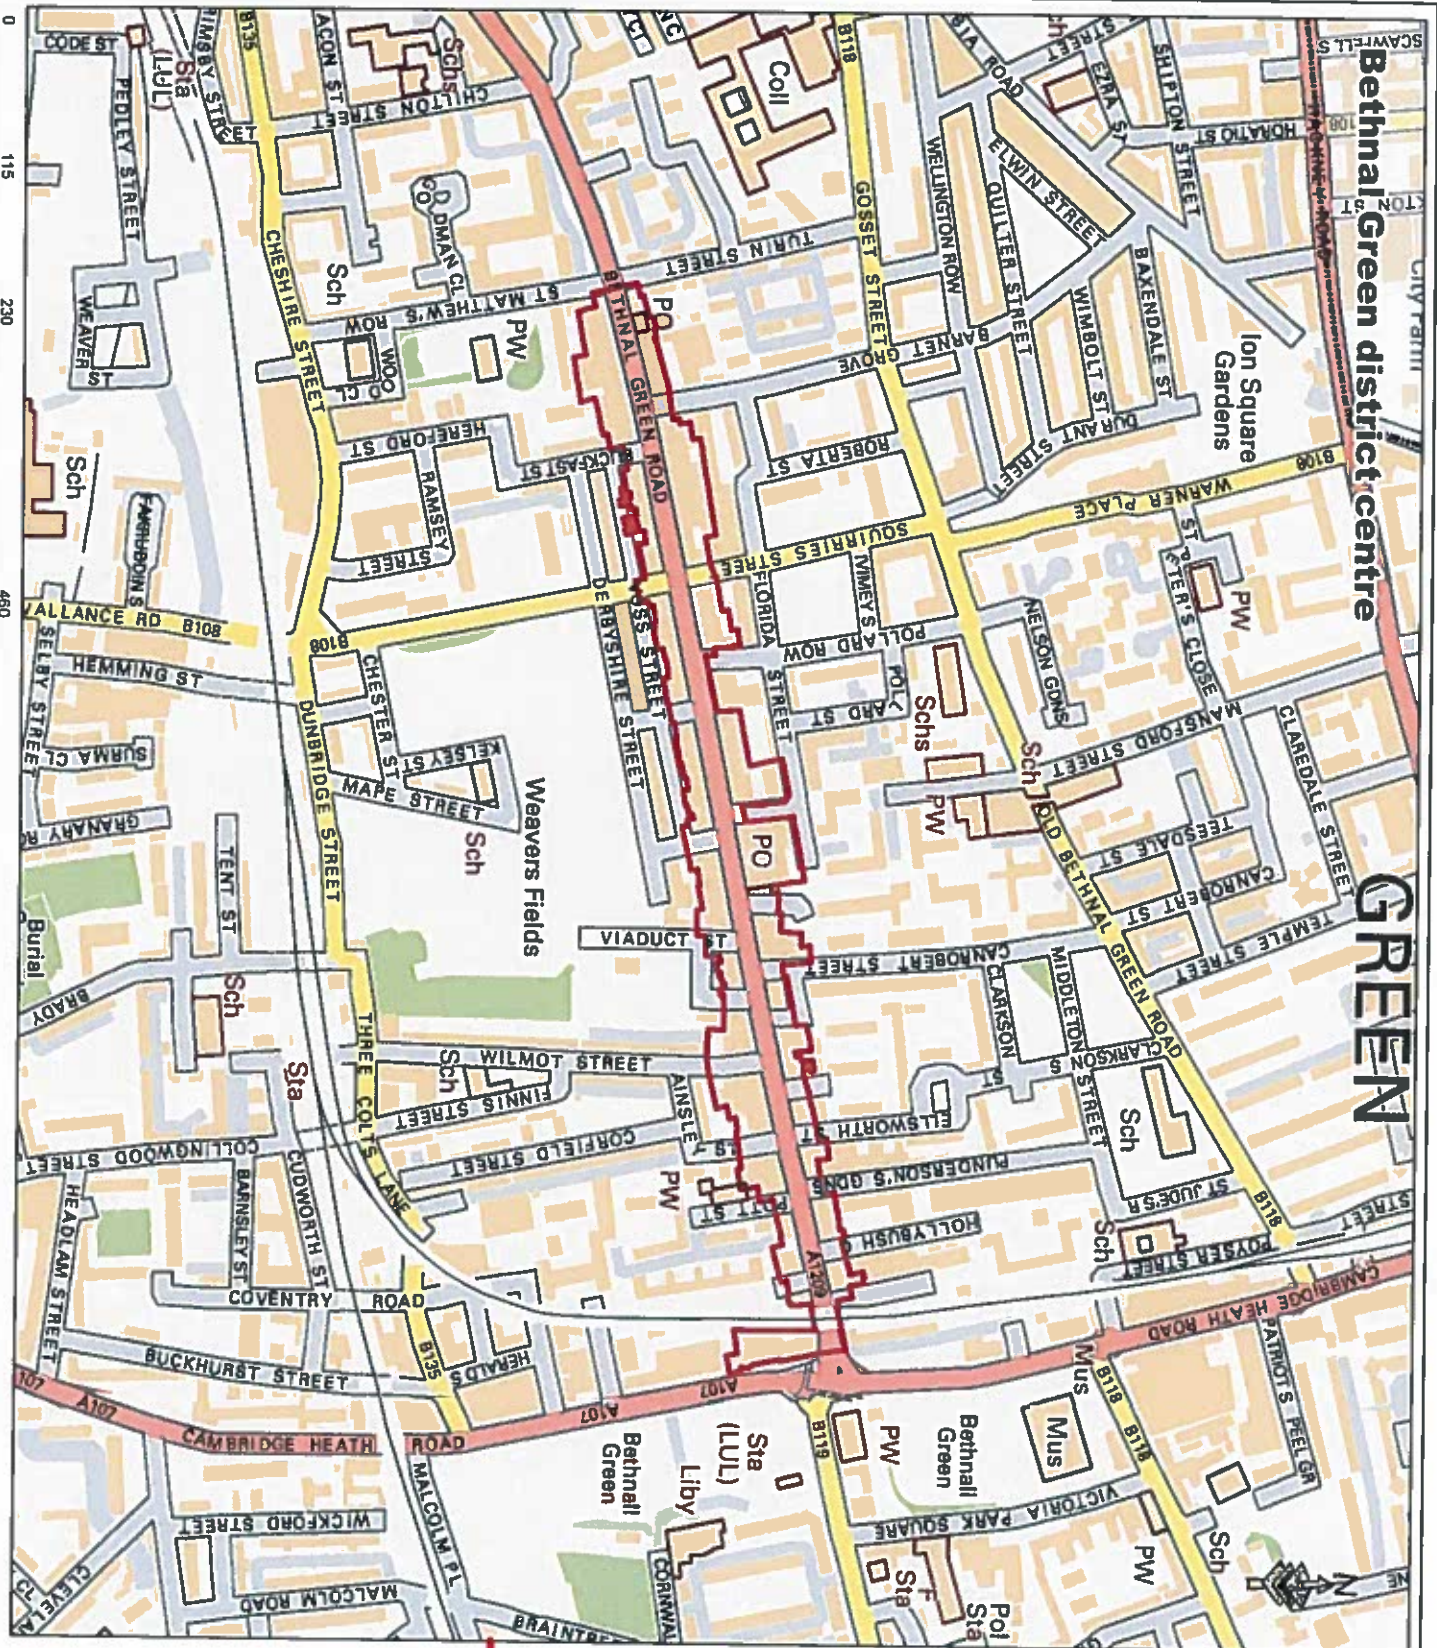

Bethnal Green district centre

GREEN

© Crown copyright and database rights 2016 Ordnance Survey, London Borough of Tower Hamlets 1000192288

Proposed Town Cen

Legend

- Proposed Town Centres
- Town Centre Type
- District