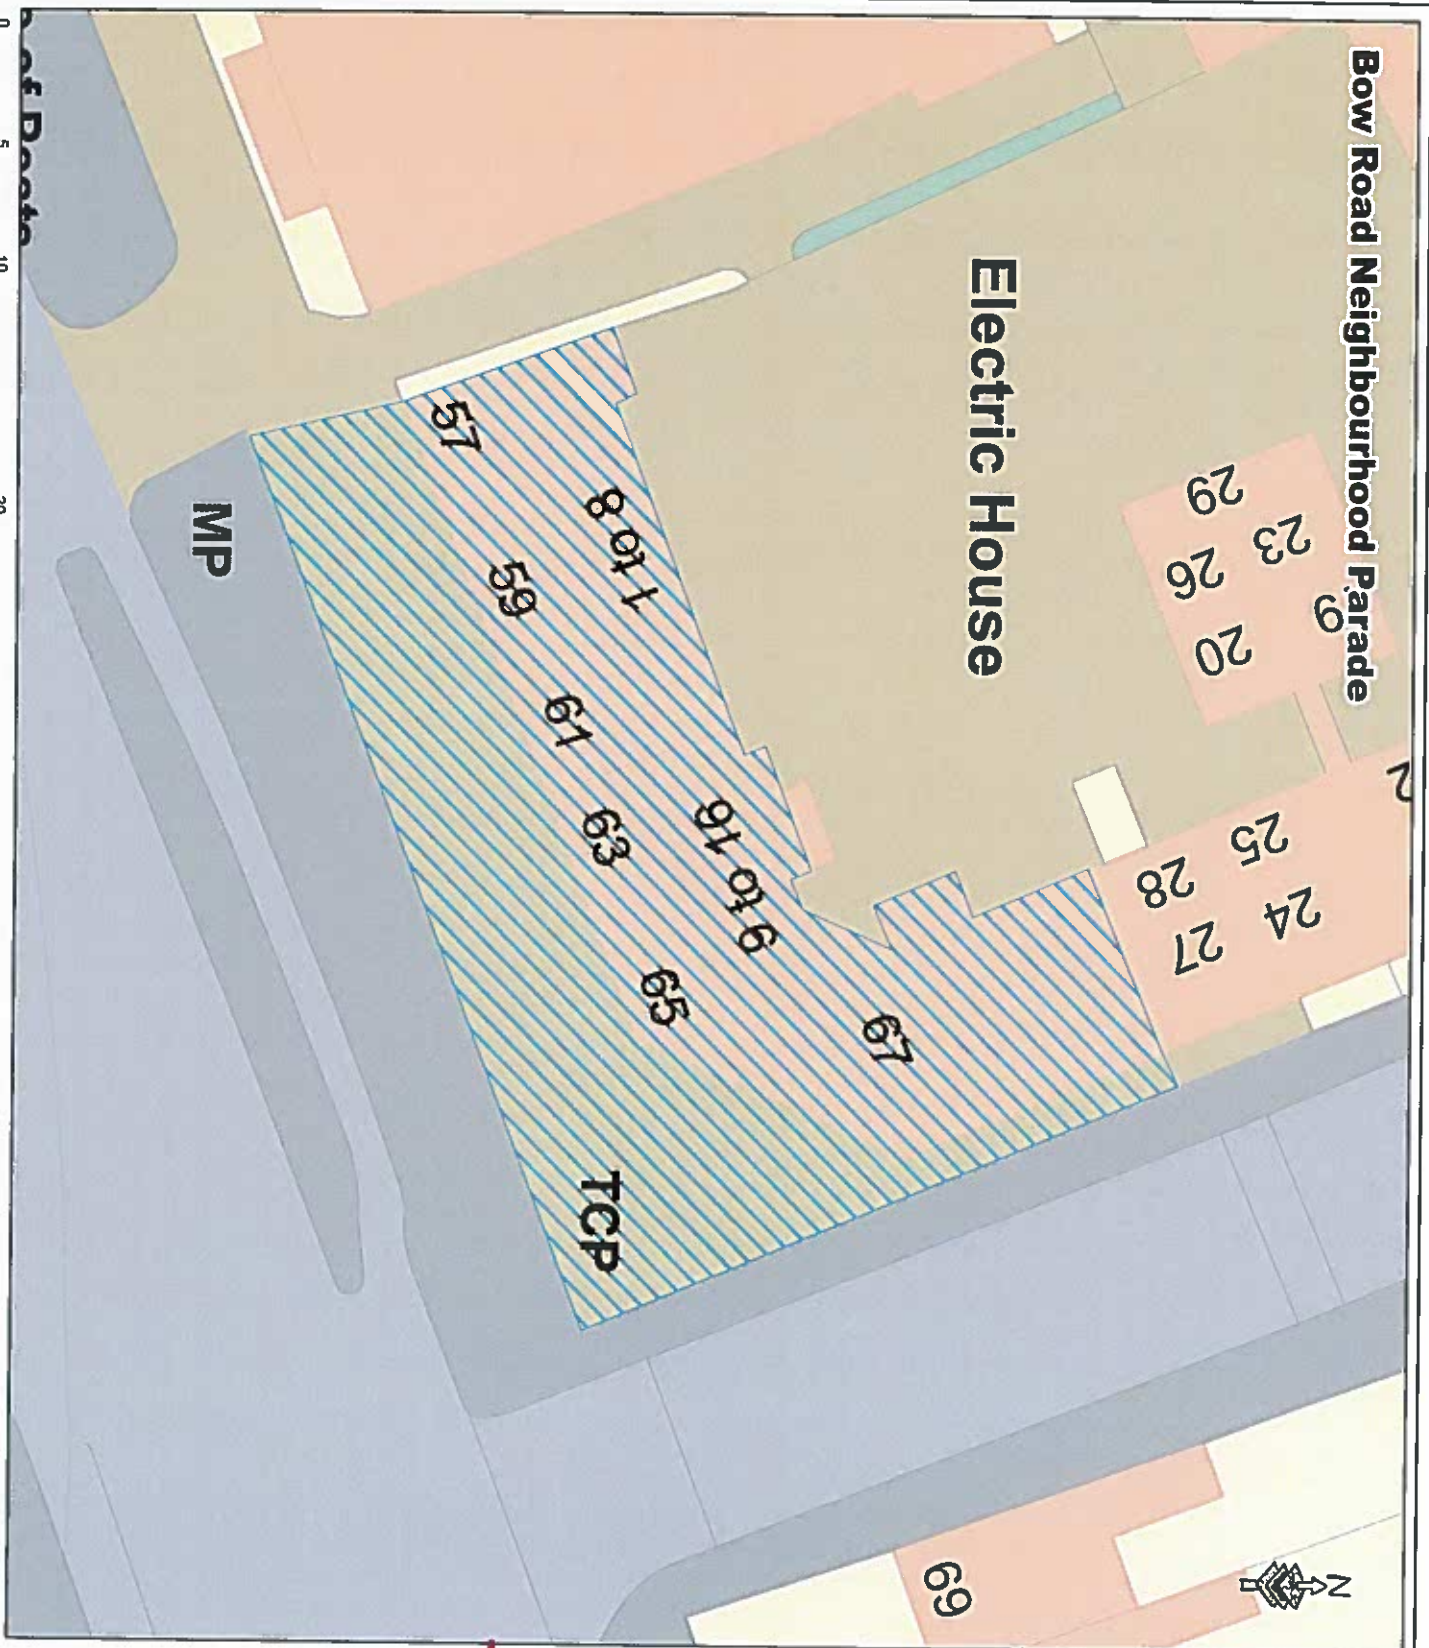

Bow Road Neighbourhood Parade

Electric House

Proposed Town Cen

Legend

Proposed Town Centres

Town Centre Type

Neighbourhood Parade