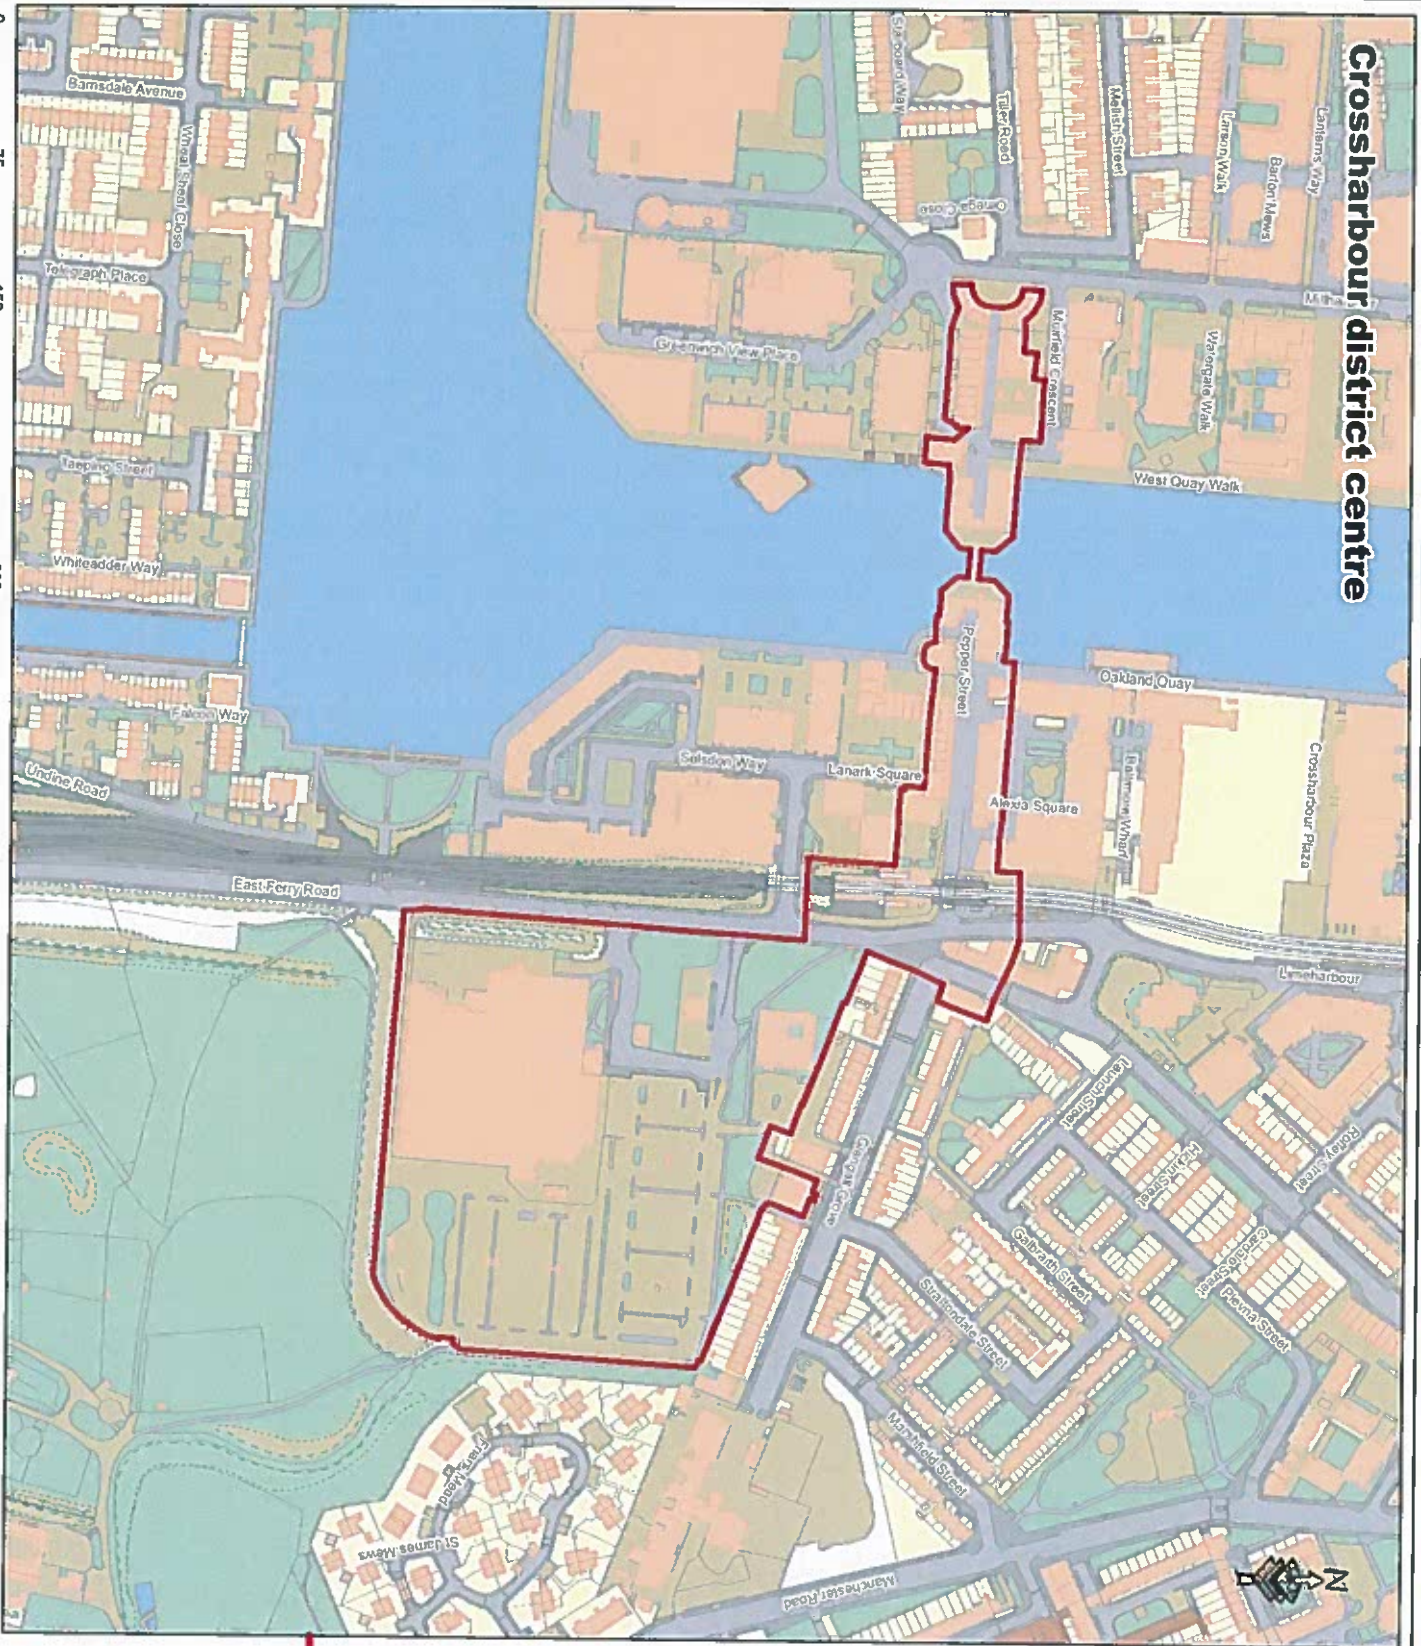

Crossharbour district centre

Proposed Town Centre

Legend

Proposed Town Centres

Town Centre Type

District