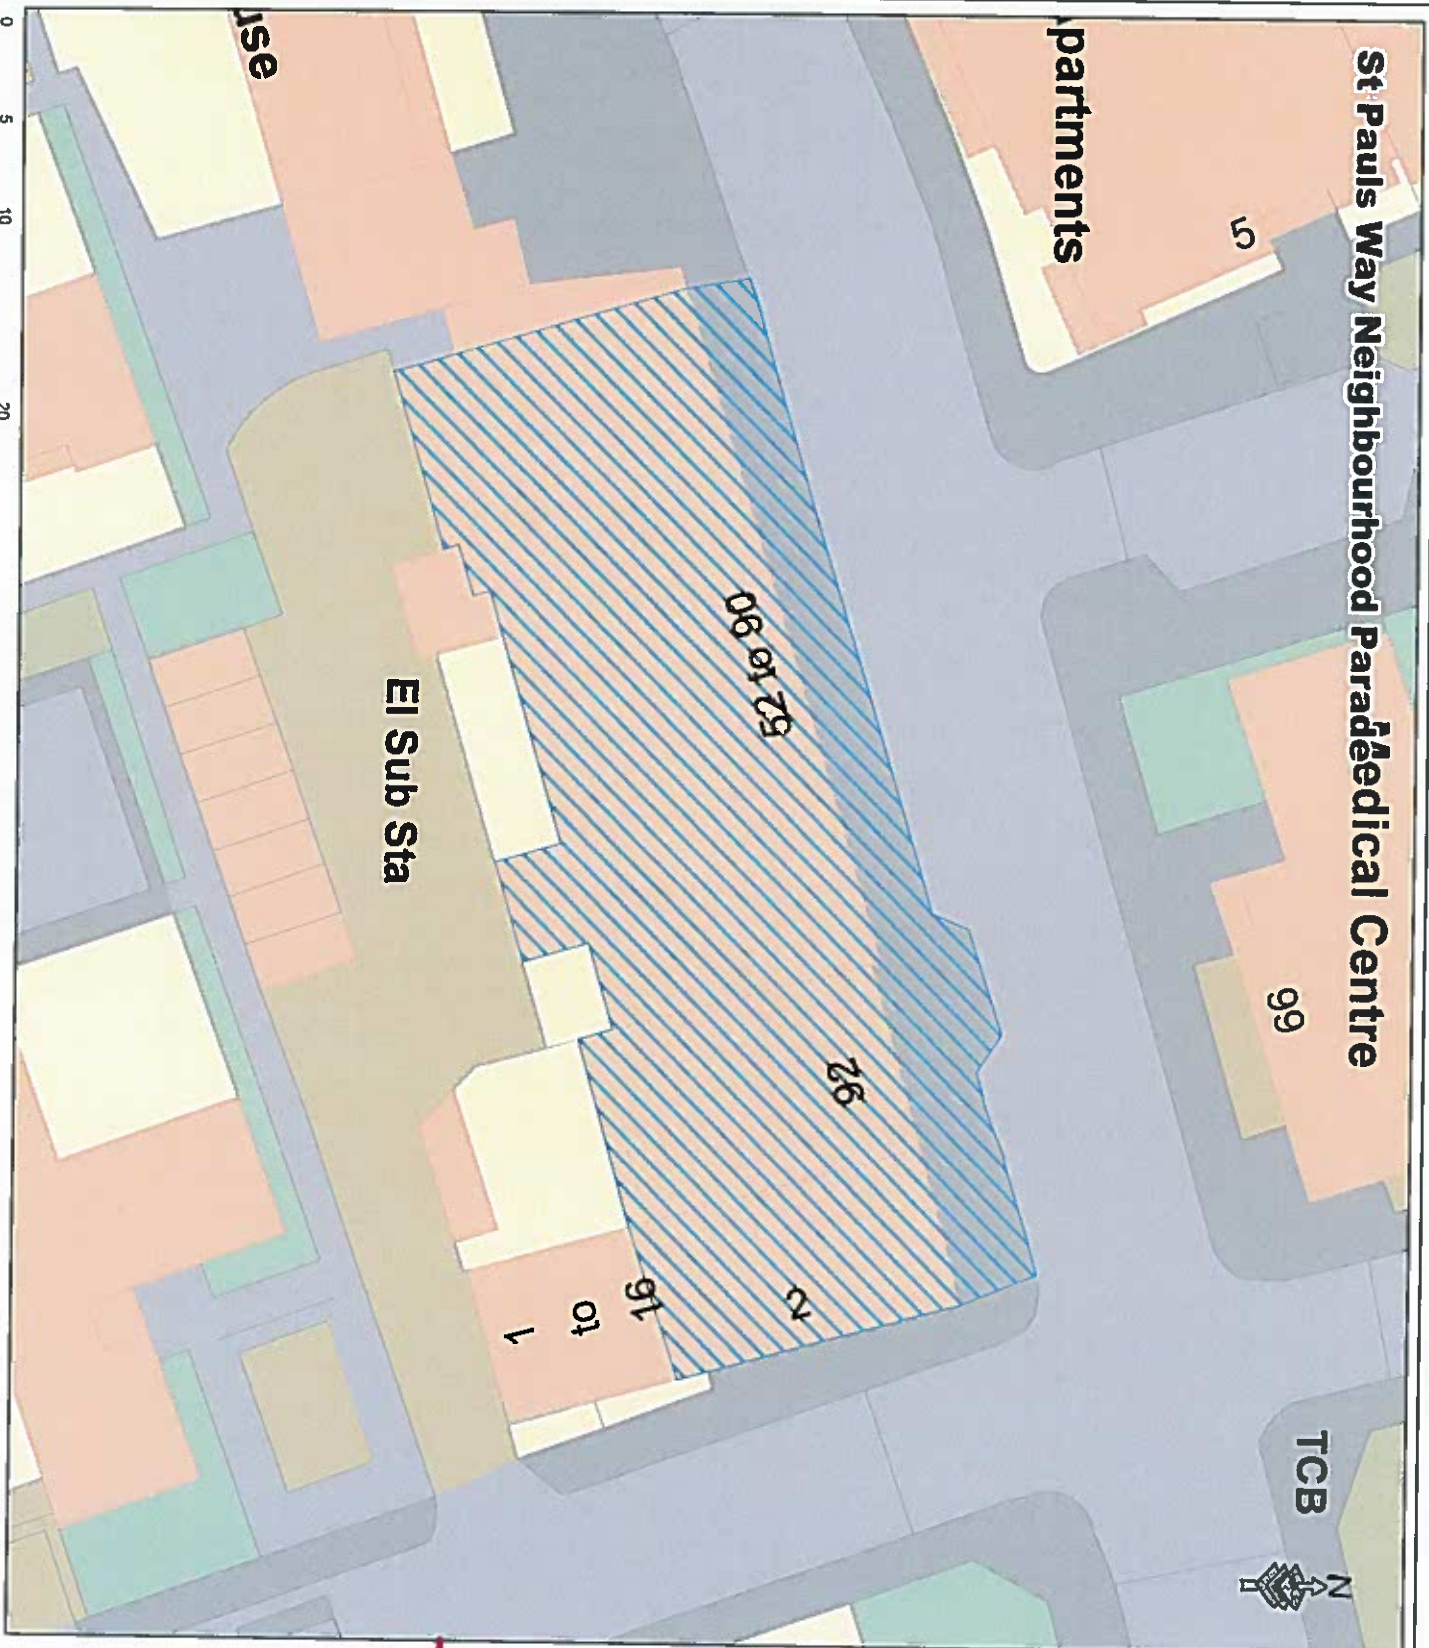

5

99

TCB

Proposed Town Cen

Legend

Proposed Town Centres
Town Centre Type

 Neighbourhood Parade

TOWER HAMLETS
Development & Renewal GIS