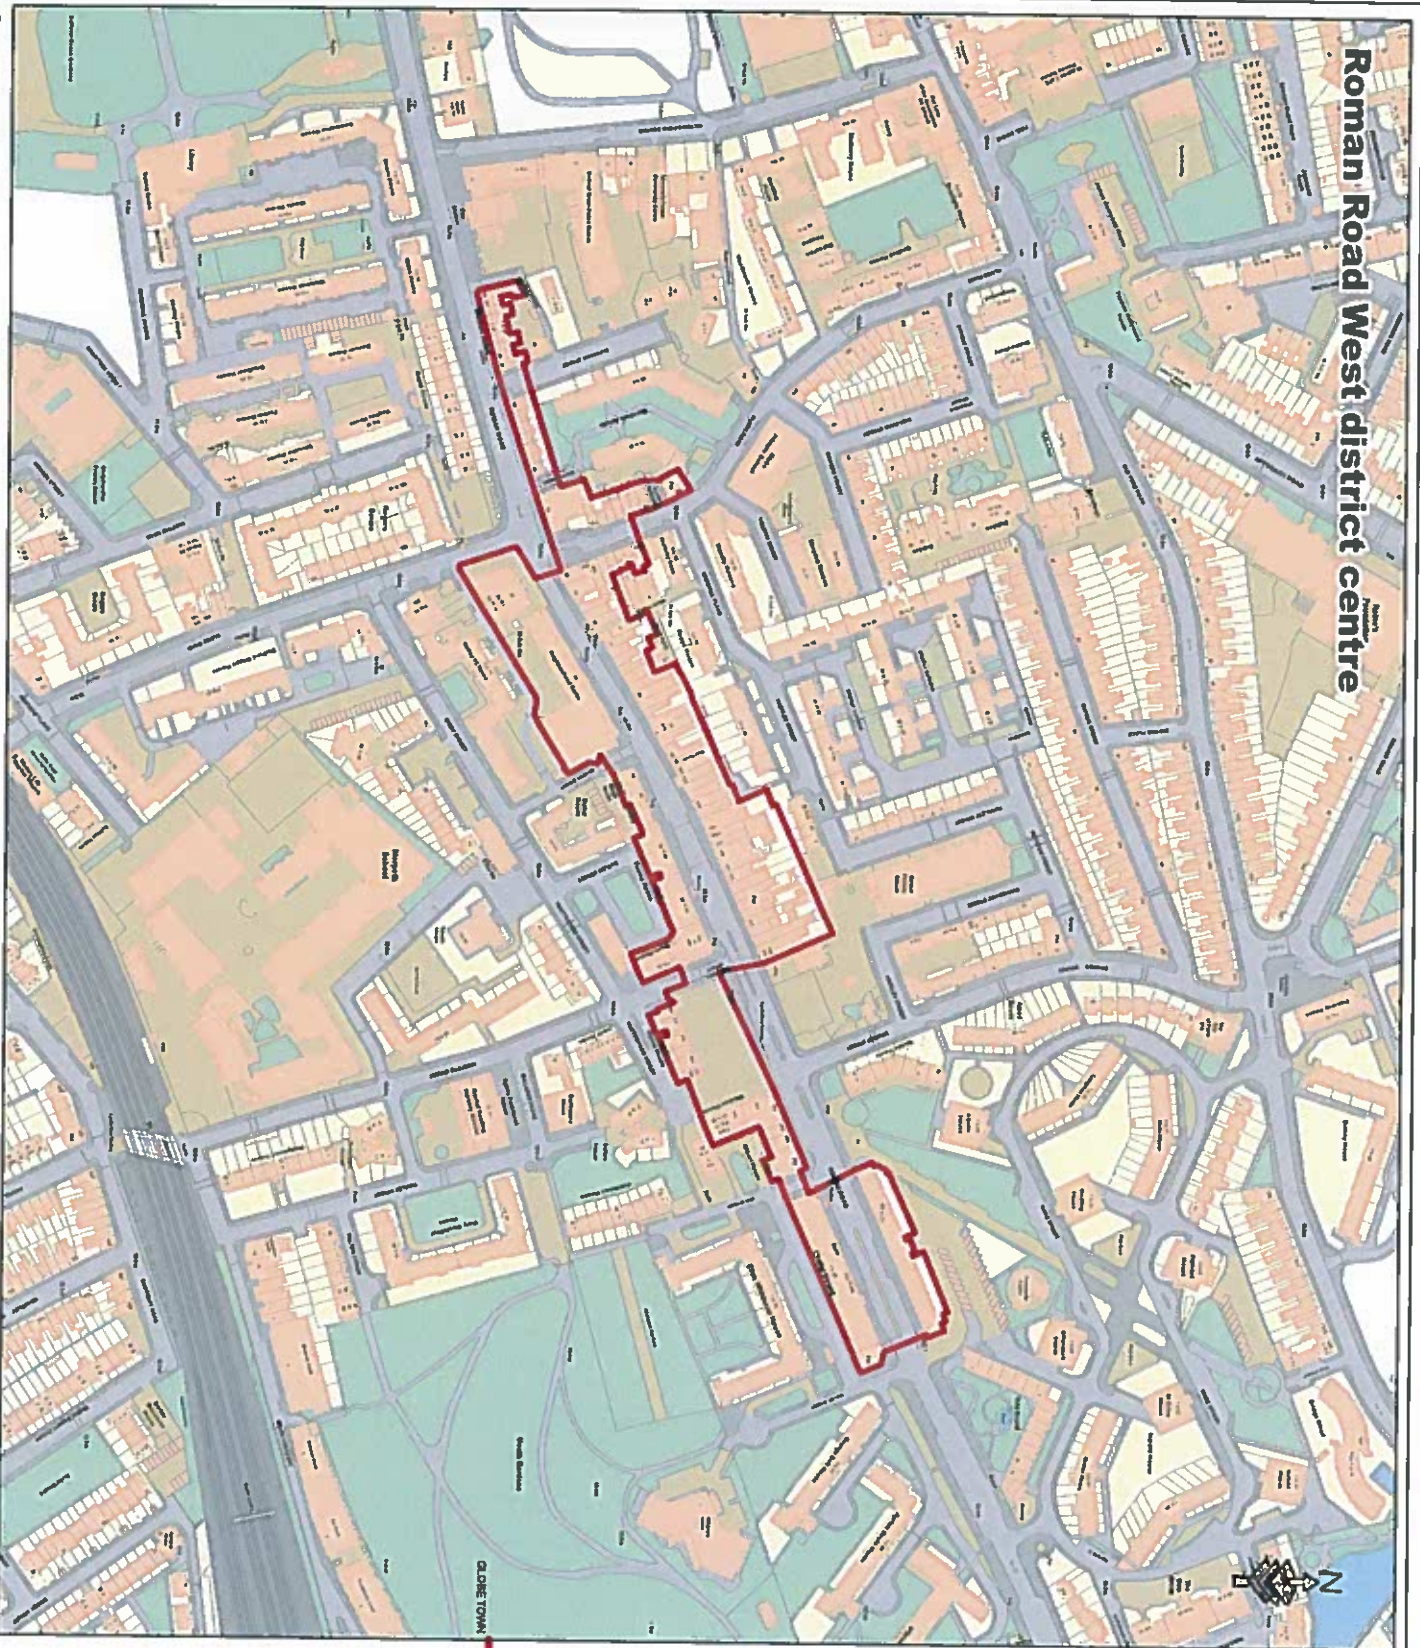

Roman Road West district centre

0 70 140 280
Metres

© Crown copyright and database rights 2016 Ordnance Survey, London Borough of Tower Hamlets 100019288

Proposed Town Centre

Legend

Proposed Town Centres

Town Centre Type