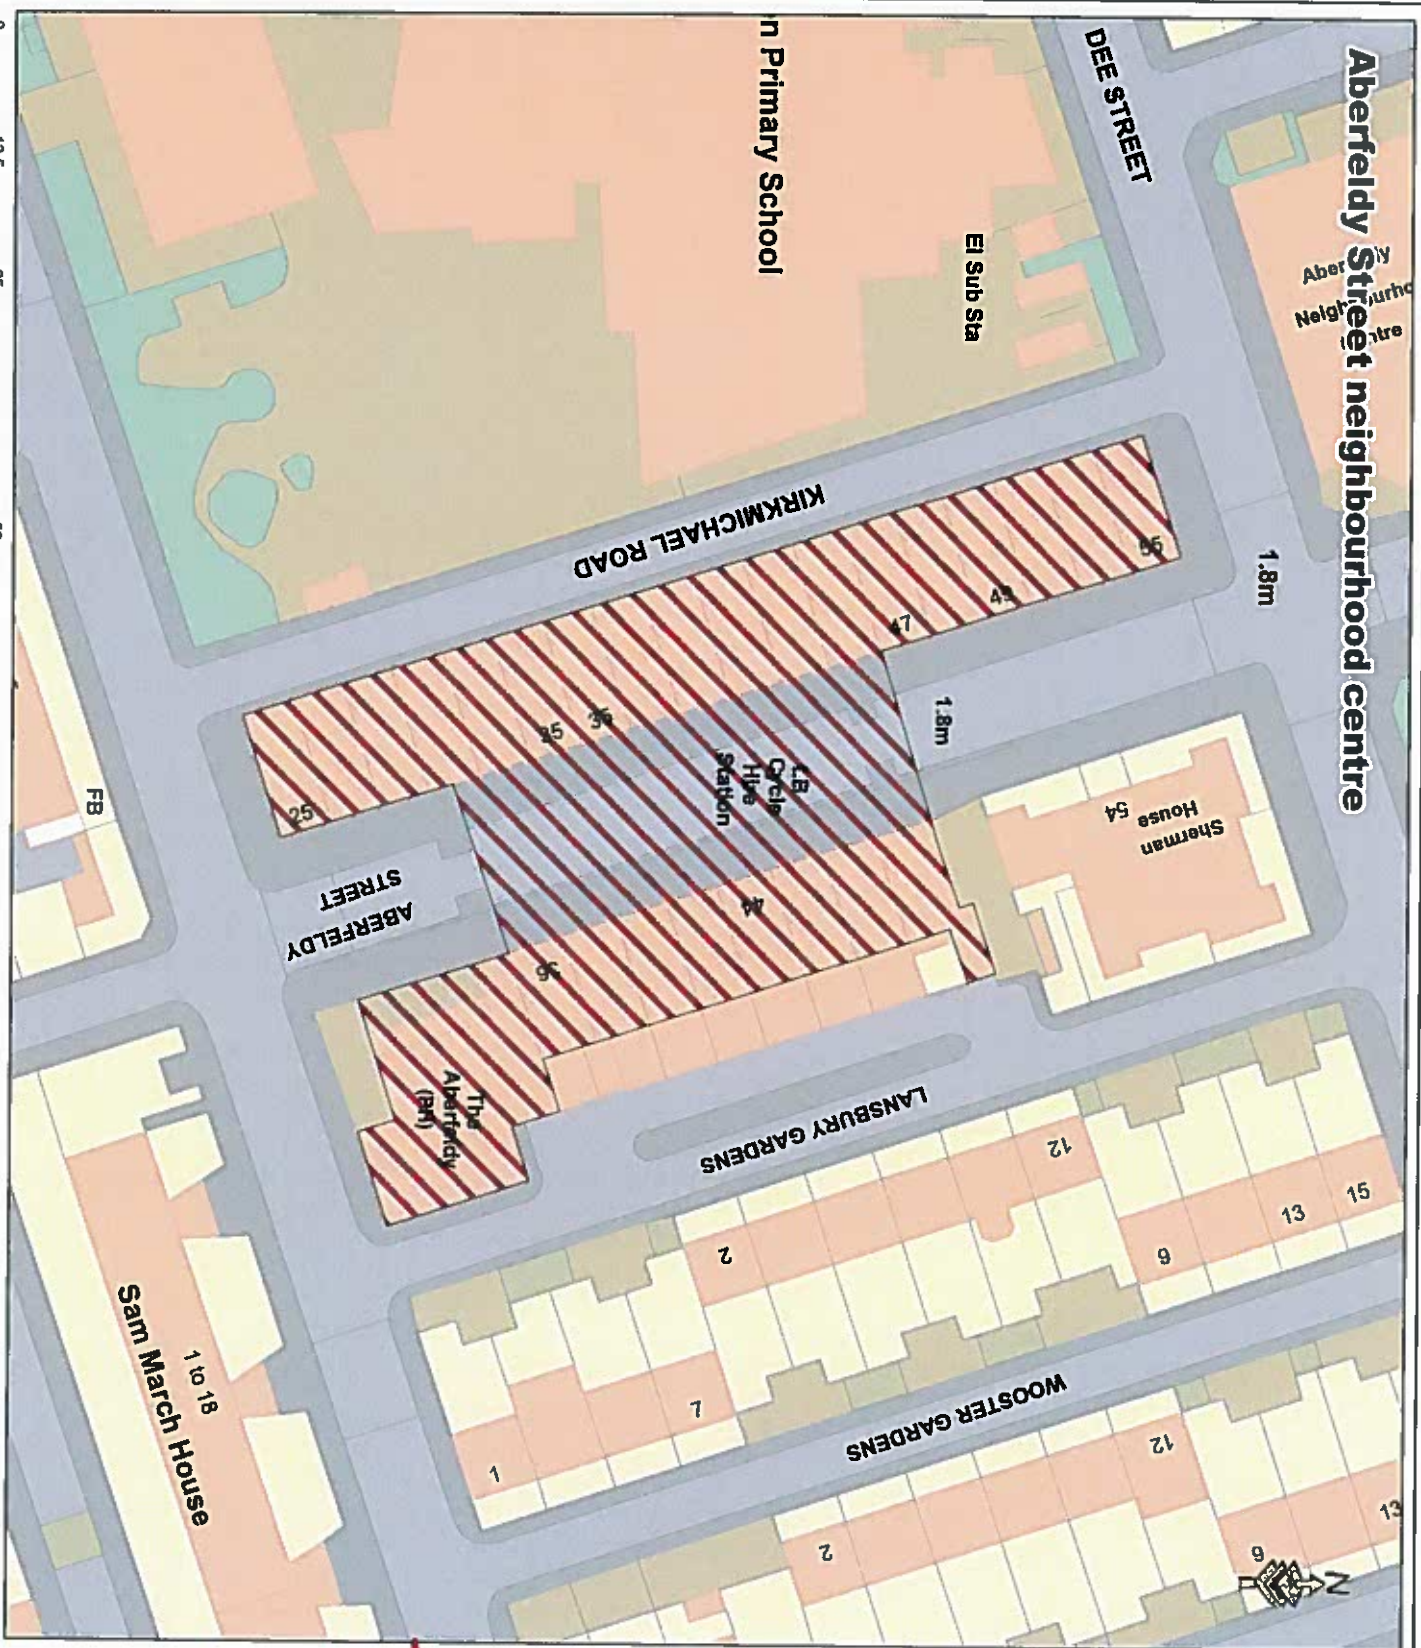

Aberfeldy Street neighbourhood centre

Proposed Town Cen

Legend

- Proposed Town Centres
- Town Centre Type
- Neighbourhood