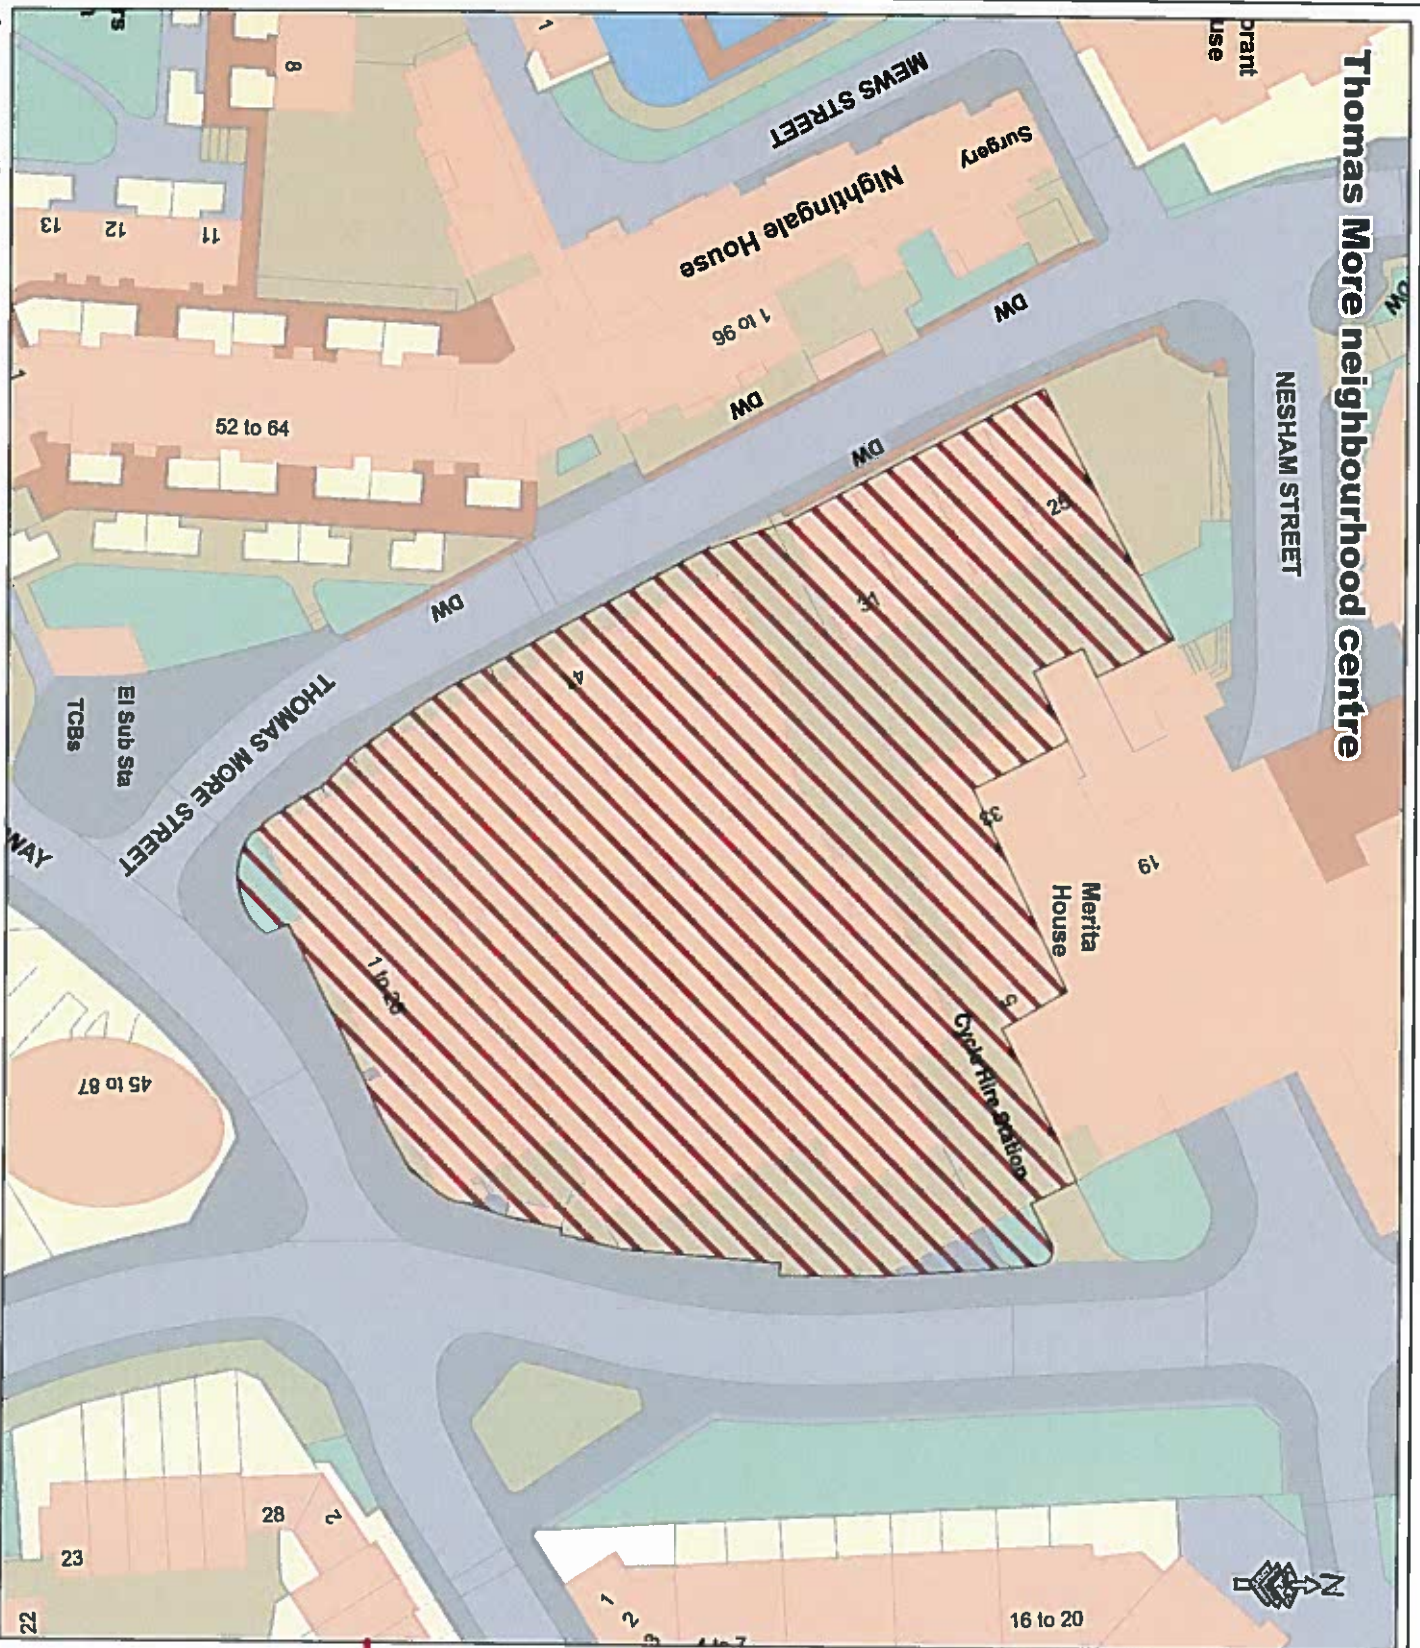

Thomas More neighbourhood centre

Proposed Town Centre

Legend

-  Proposed Town Centres
-  Town Centre Type
-  Neighbourhood

Wapping Lane neighbourhood centre

WAPPING

2.3m

WATTS STREET