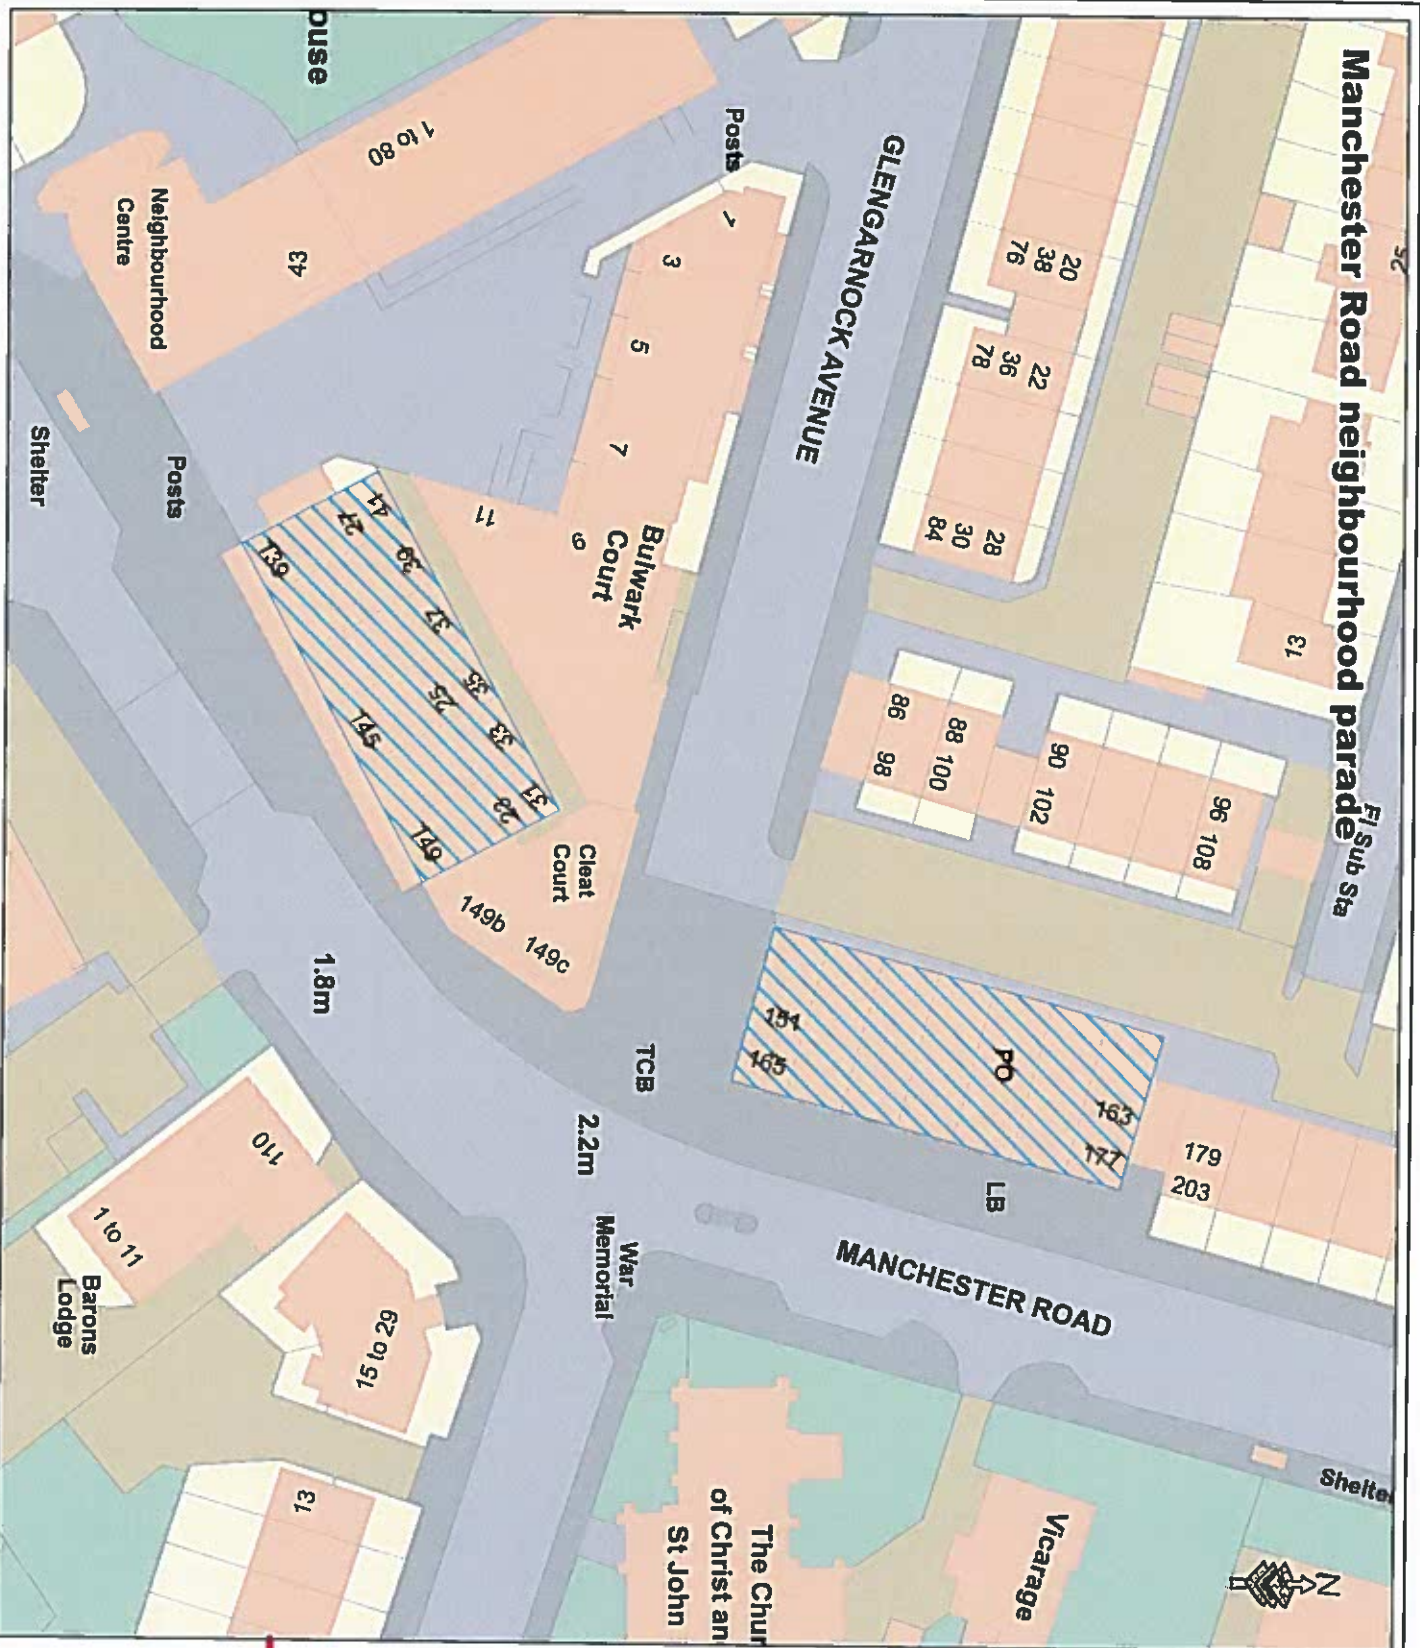

Manchester Road neighbourhood parade

Proposed Town Cen

Legend

- Proposed Town Centres
- Neighbourhood Parade