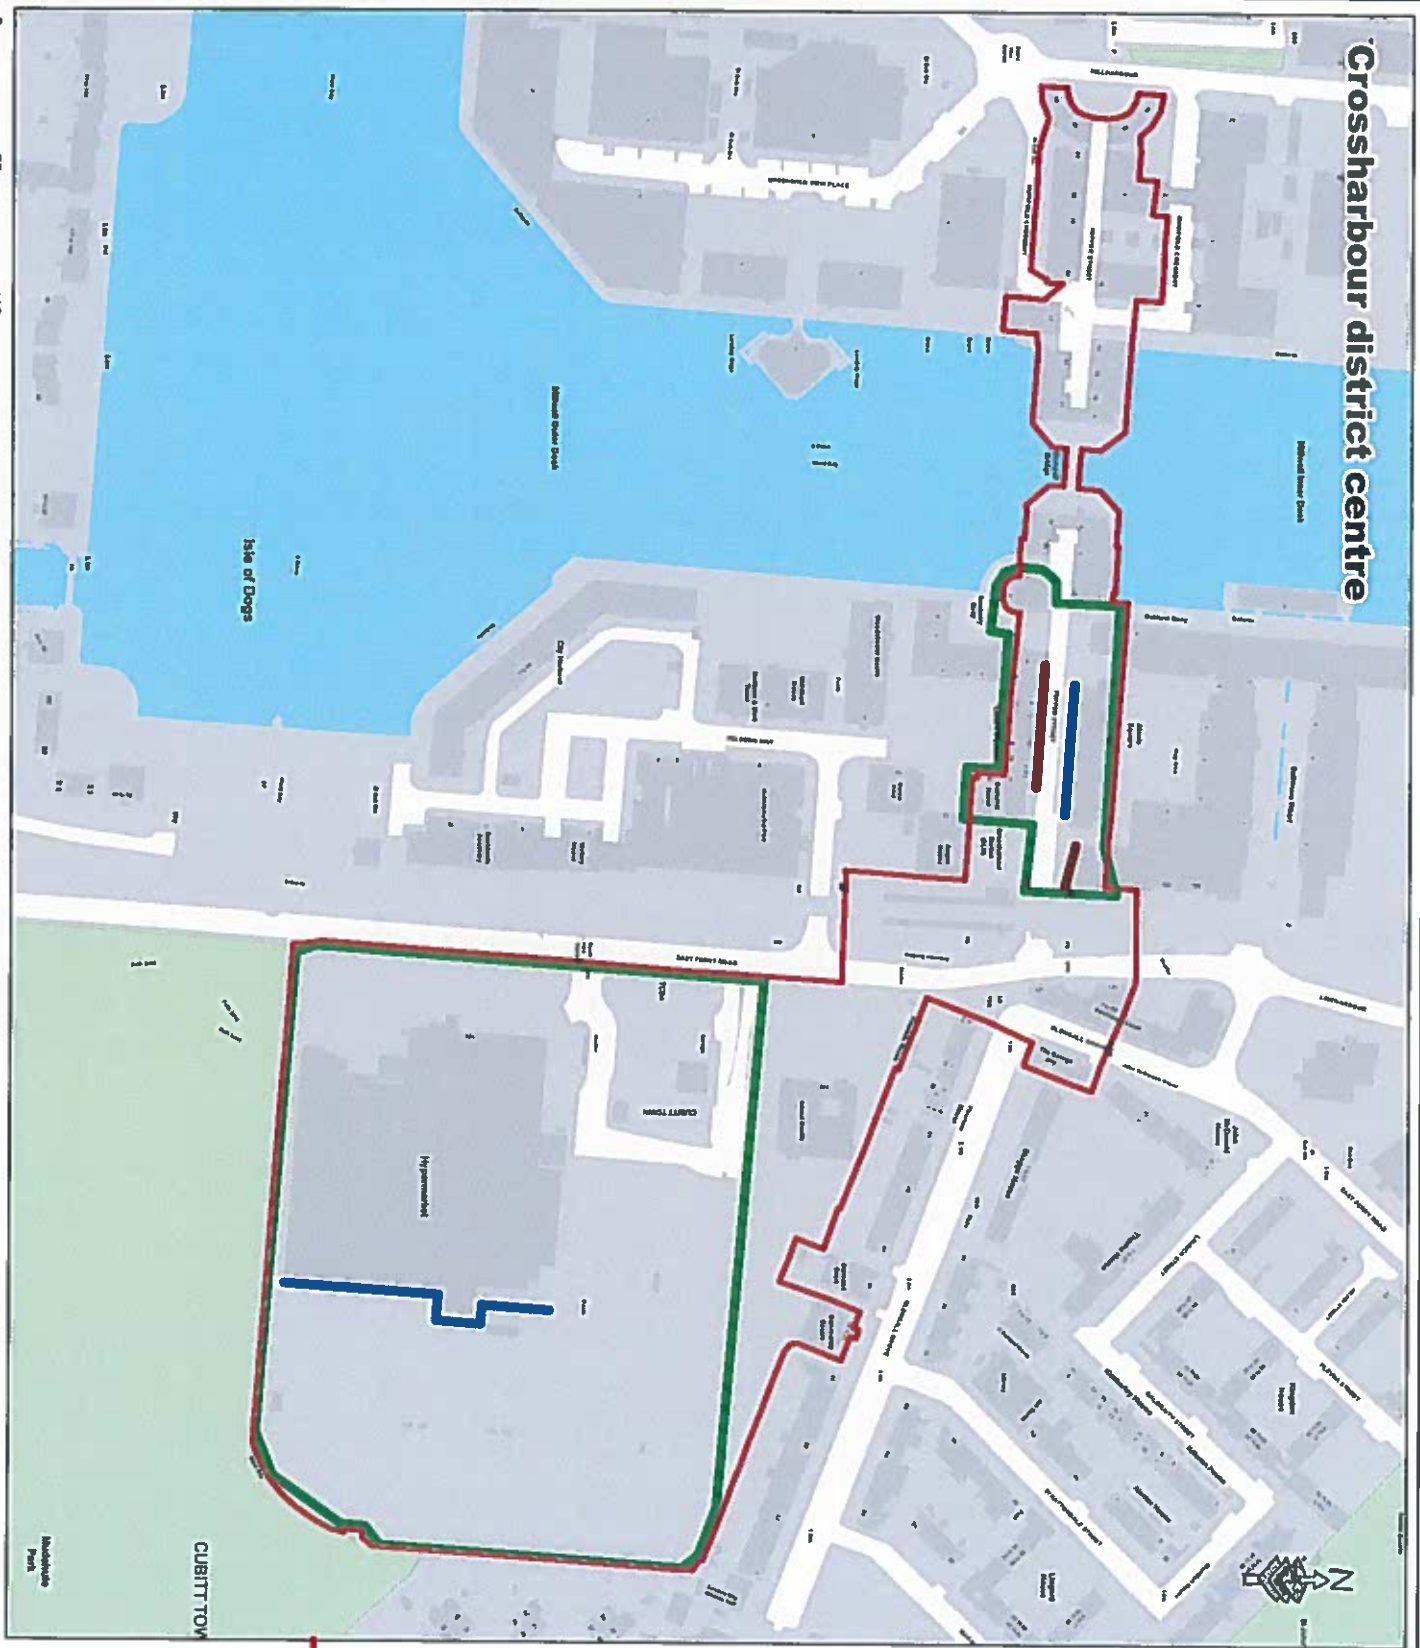

Crossharbour district centre

Town Centres Frontage

Legend

1. Feature
2. Primary Shopping Frontage
   - Secondary Shopping Frontage
   - Suggested Primary Shopping