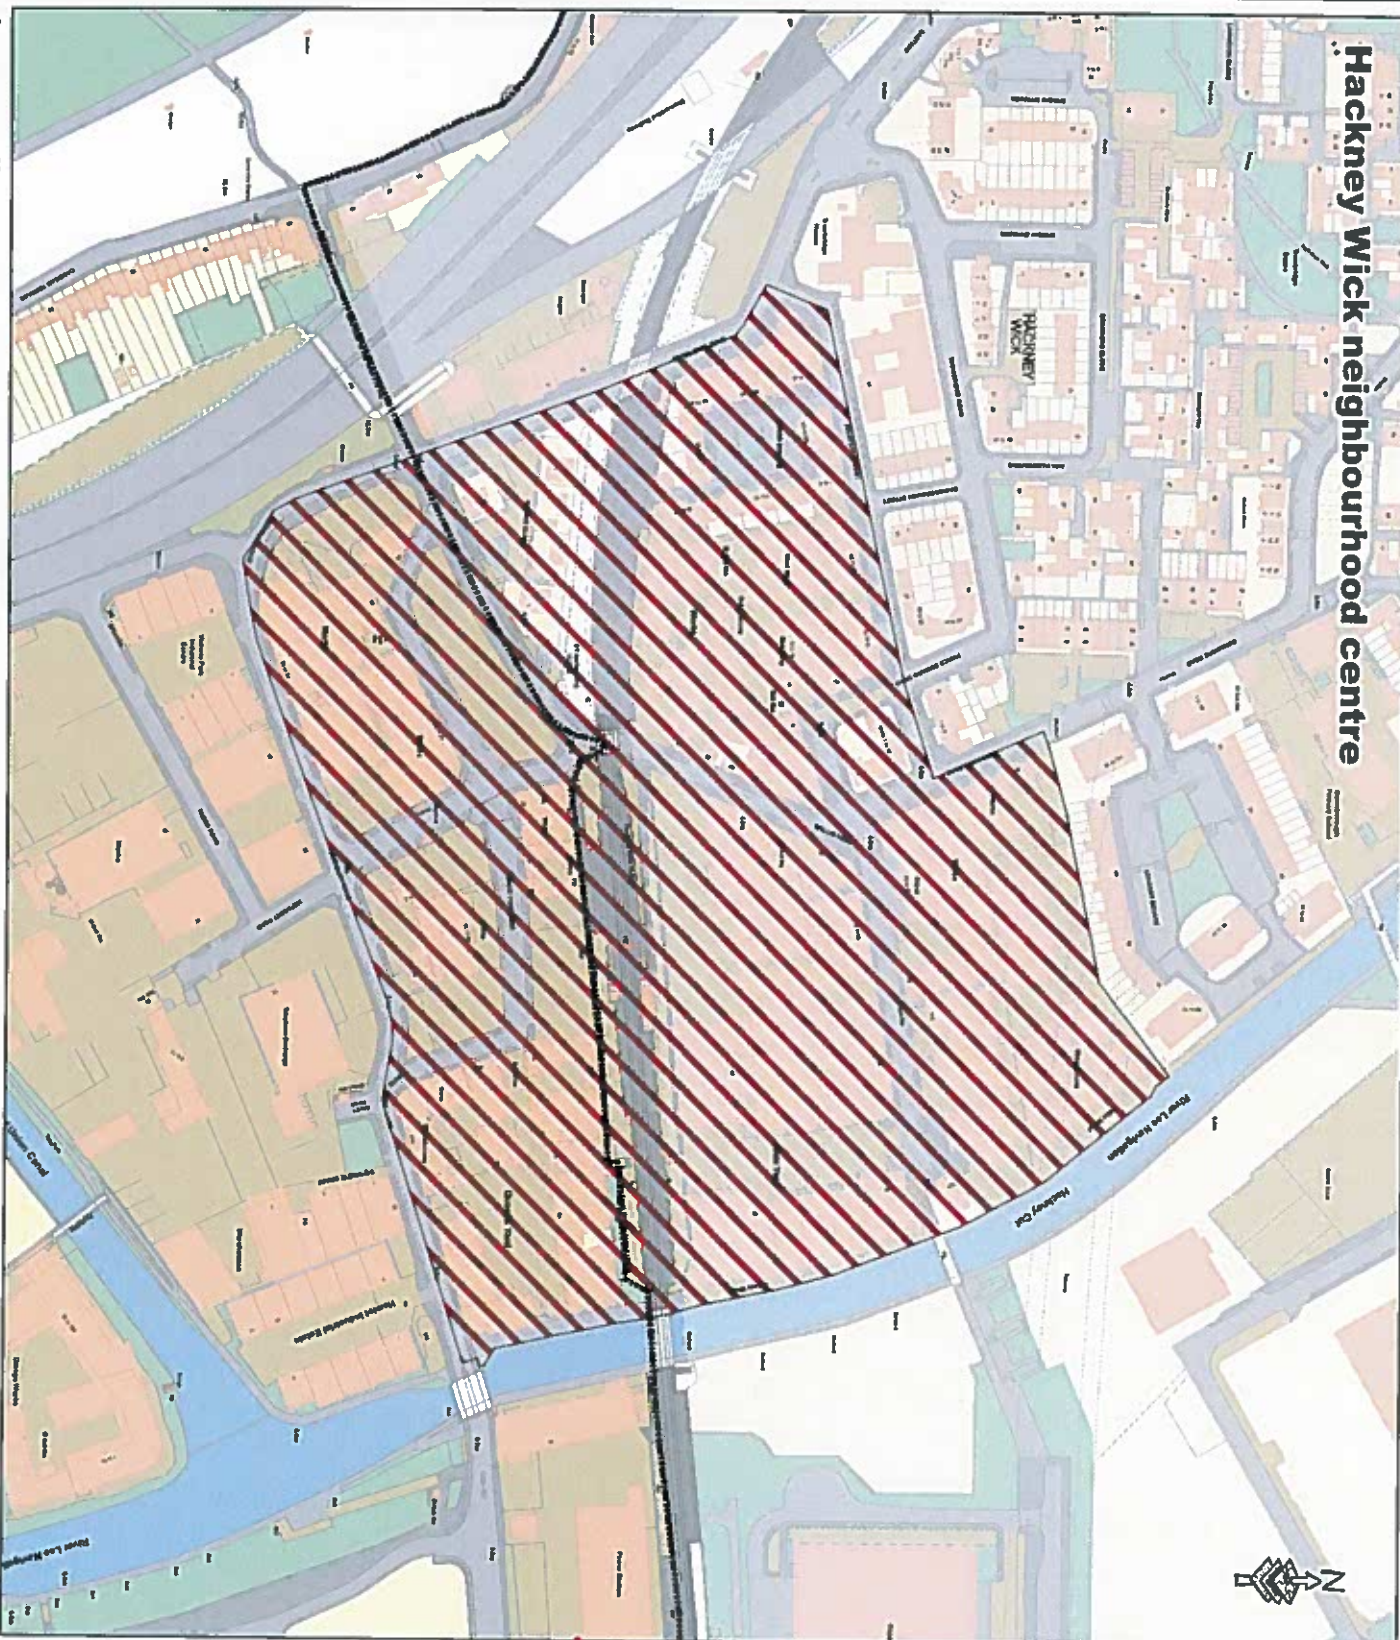

Proposed Town Centre

Legend

-  Proposed Town Centres
-  Town Centre Type
-  Neighbourhood

TOWER HAMLETS
Development & Renewal GIS

Hackney Wick neighbourhood centre

0 60 120 240 Metres

© Crown copyright and database rights 2016 Ordnance Survey, London Borough of Tower Hamlets 1000192288