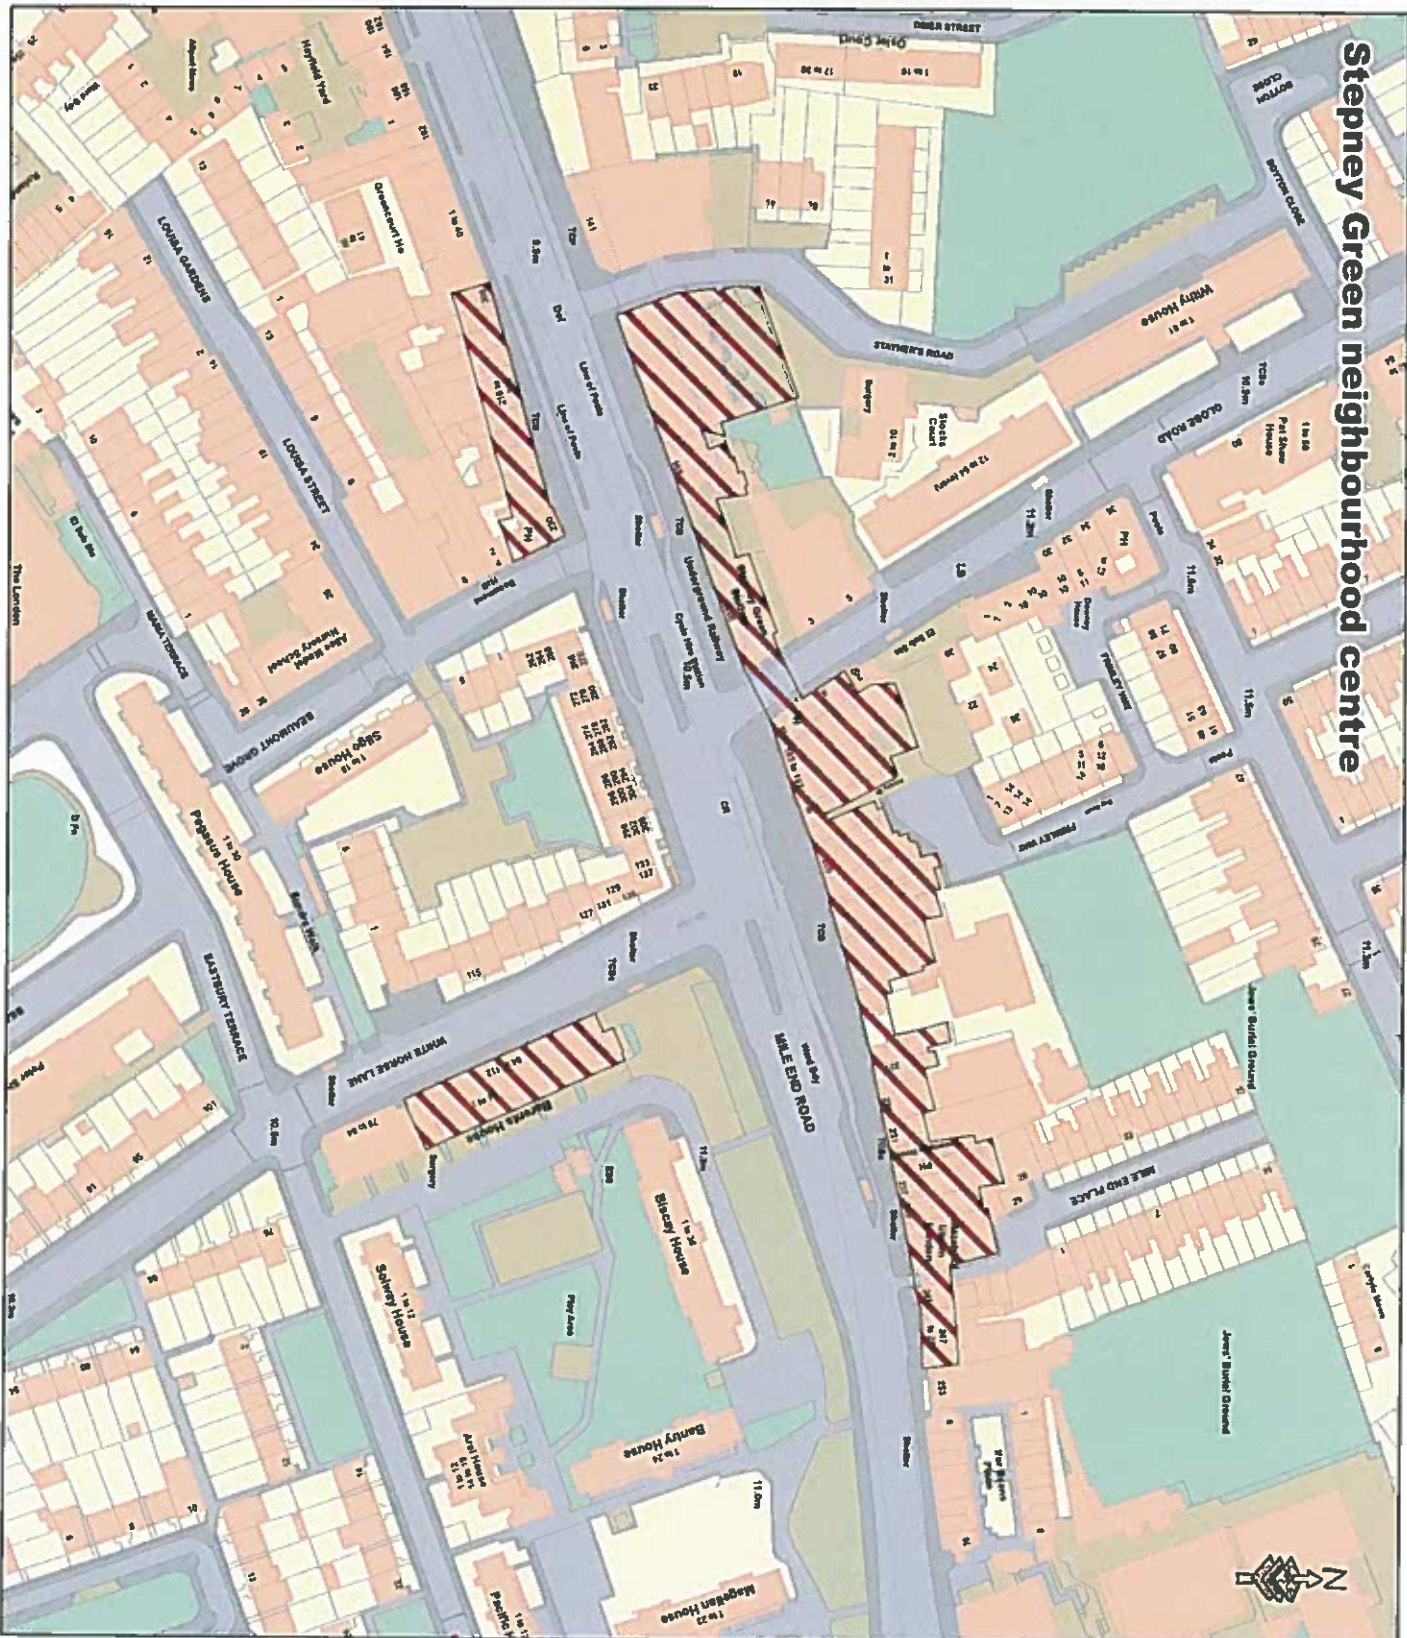

Stepney Green neighbourhood centre

Proposed Town Cen

Legend

Proposed Town Centres

Town Centre Type

Neighbourhood