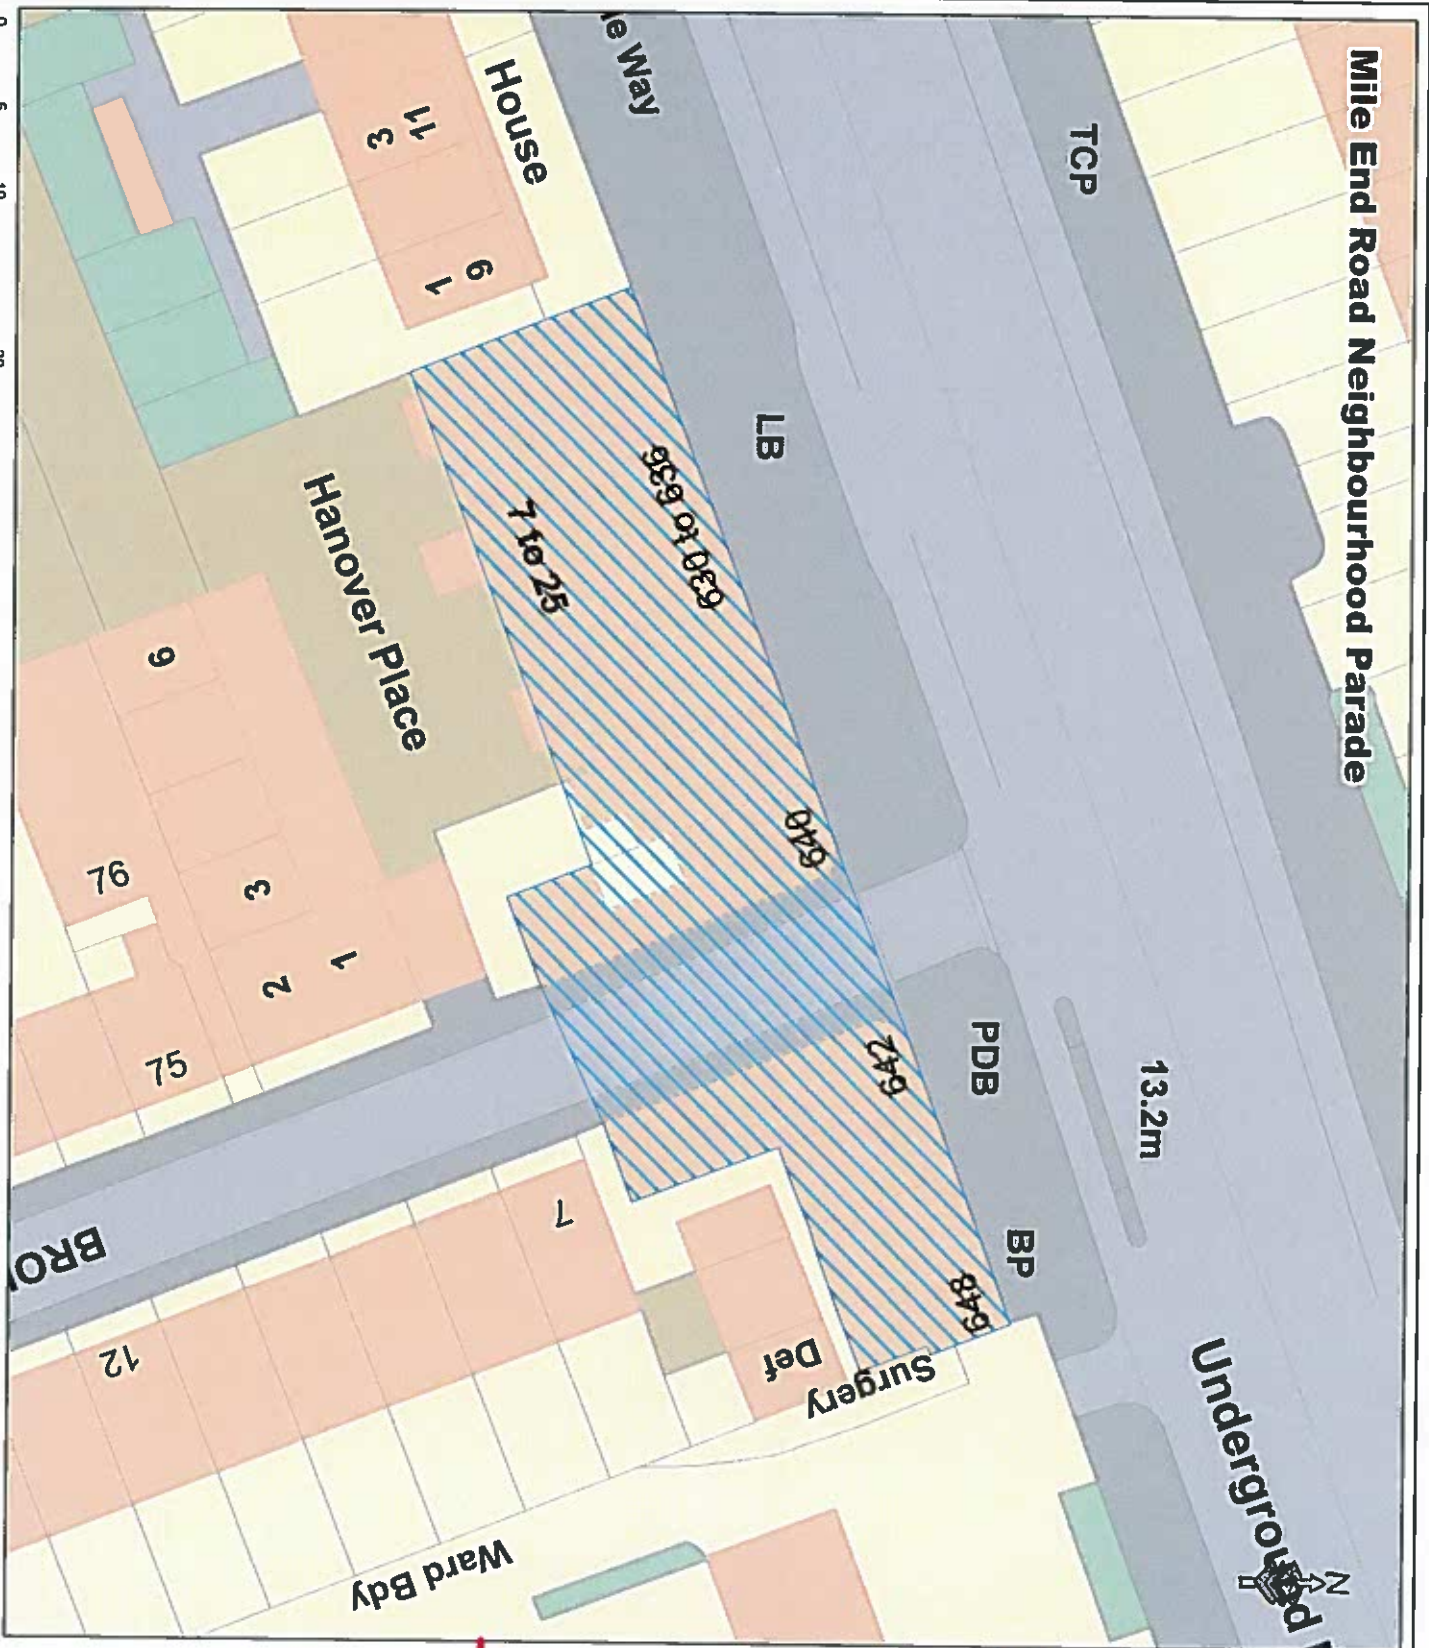

Mile End Road Neighbourhood Parade

13.2m

Underground

Proposed Town Cen

Legend

- Proposed Town Centres
- Town Centre Type
- Neighbourhood Parade