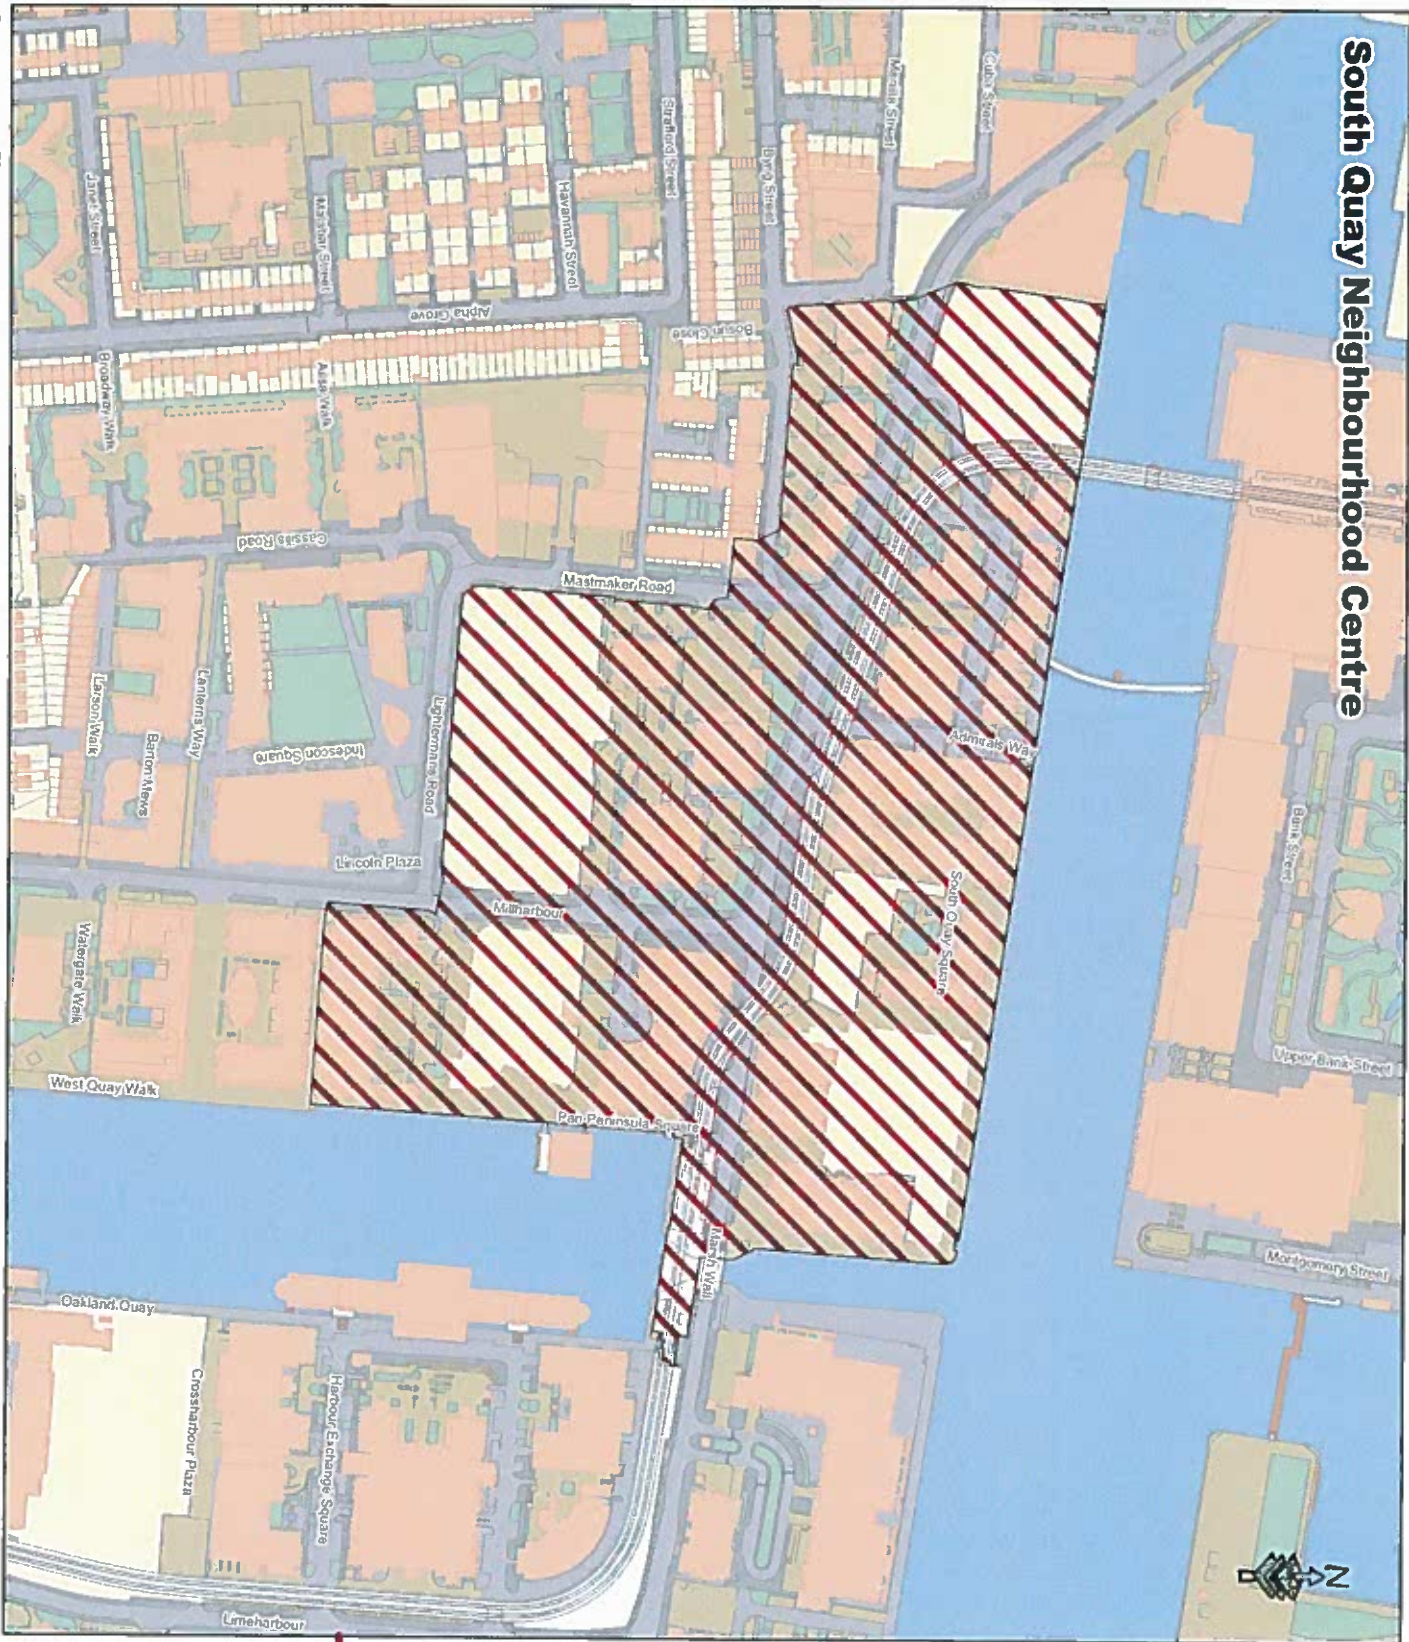

TOWER HAMLETS
Development & Renewal GIS

Redchurch Street

Proposed Town Cen

Legend

-  Proposed Town Centres
-  Town Centre Type
-  Neighbourhood

South Quay Neighbourhood Centre

© Crown copyright and database rights 2016 Ordnance Survey, London Borough of Tower Hamlets 1000 9226